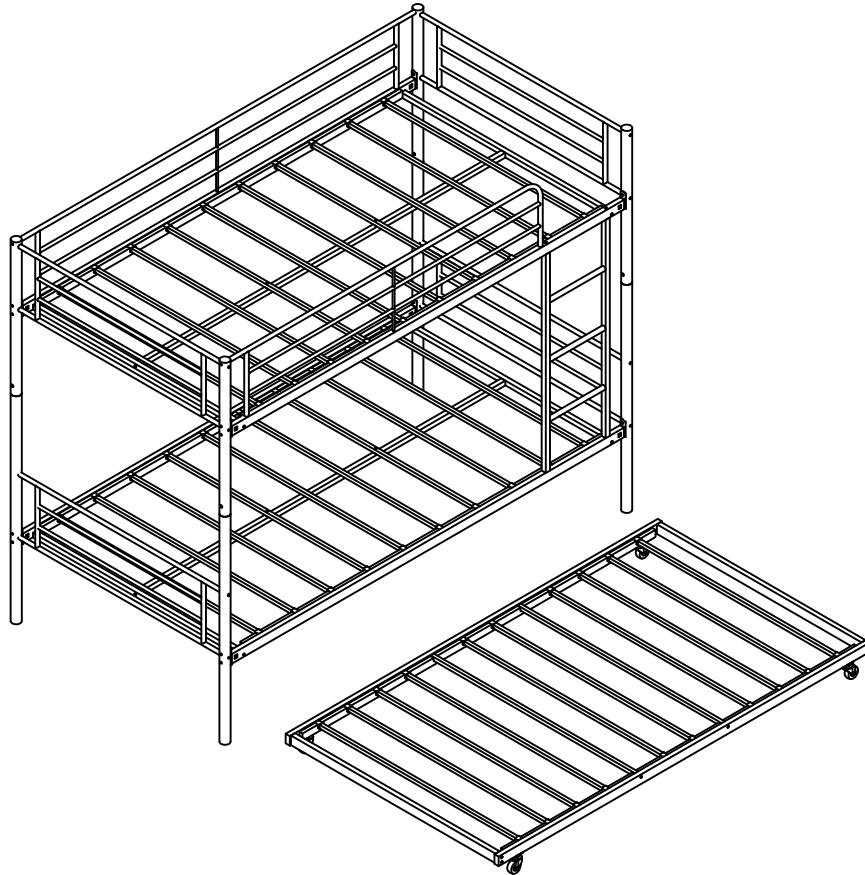

ASSEMBLY INSTRUCTION

WARRANTY:

We stand behind our products & service with confidence! If parts damaged or missing please feel free to contact us for a **FREE REPLACEMENT**.

We warranty this product to be free from defects in materials. This warranty covers one year from the date of original purchase.

NOTES:

- The item is only intended to be used indoors. The product must be assembled and used in accordance with the provisions of the manual.
- It is recommended that assembly is undertaken by about 2 adults. Please read assembly instructions before assembly and strictly adhere to each step outlined. Estimated assembly time is 30 minutes.

WARNING:

- **WARNING FOR YOUNG CHILDREN** - This product contains small components, please ensure that they are kept away from small children while assembling.