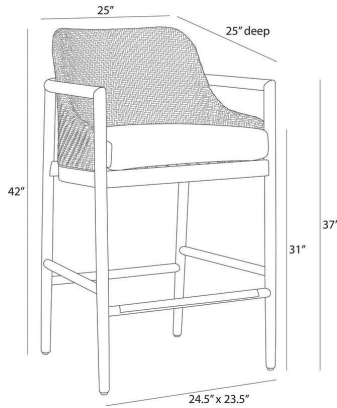

CHILTON OUTDOOR BAR STOOL

FSS12

H: 42 IN, W: 25 IN, D: 25 IN,

Pearl Outdoor Performance Bouclé

A taller adaption of our popular chair, the Chilton updates the sleek lines and open arms of a mid-century icon. An organic spin on the era's design, the sculptural back of dark blonde synthetic rattan is cradled by a solid natural teak wood frame. A supportive cushion of our pearl outdoor performance bouclé was designed to withstand the elements. Finished with stainless steel footrest caps. Finish will vary.

DIMENSIONS

Arm	H: 37 IN, W: 1.5 IN, D: 15 IN
Back Leg	H: 36 IN, Dia: 1.00 IN
Foot Print	W: 24.5 IN, D: 23.5 IN
Seat	H: 31 IN, W: 22 IN, D: 18.5 IN
Seat Back	H: 12 IN, W: 19 IN, D: 1 IN
Front Leg	H: 25 IN, Dia: 1.00 IN
Diagonal Dimension	50 IN
Clearance	9.5", 12

SHIPPING

Product Weight	26.3 lbs
Gross Weight 1	45.6 lbs
Gross Weight 2	10 lbs
Shipping Box 1	H: 49 IN, L: 28.5 IN, W: 28.5 IN
Shipping Box 2	H: 8 IN, L: 25 IN, W: 25 IN

ADDITIONAL INFO

Swatch Number	X75SW, DBSRSW, DBSRBSW, NTWSW
Fabric Compliancy	TB117-2013
Fabric Content	100% Solution-Dyed Acrylic
Fabric Cleaning Code	P - clean with detergent & water
Seating Type	Acrylic, Dacron Wrapped Foam
Fabric Rub Count	100,000
Leg Or Foot Application	Non-Adjustable Nylon Glides