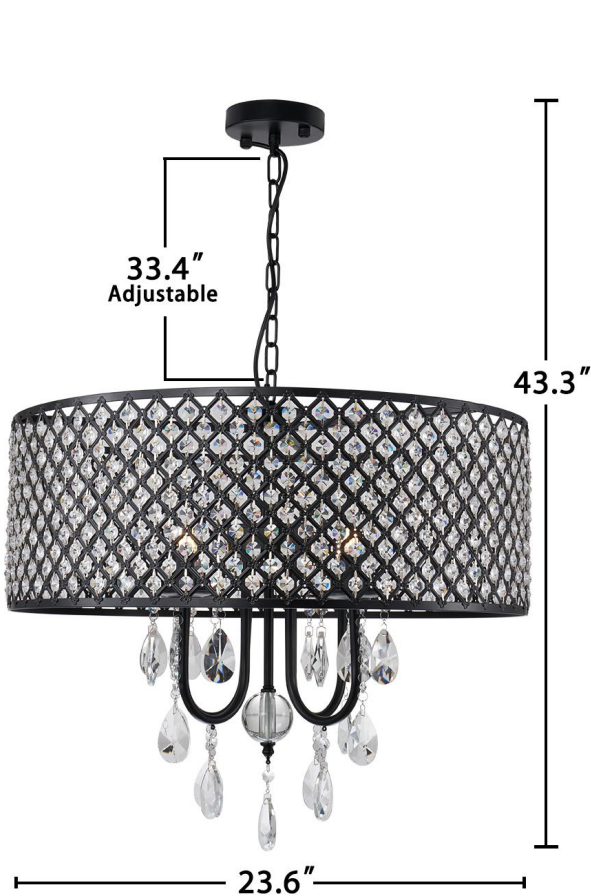

# PRODUCT SIZE

## RECOMMENDED BULBS E12 BASE

## Product information

Color: Black

Material: Iron Art

Base: E12 Base

Crystal Color: Transparent

Bulb: Pieces of 4 E12 (Bulbs Not Included)