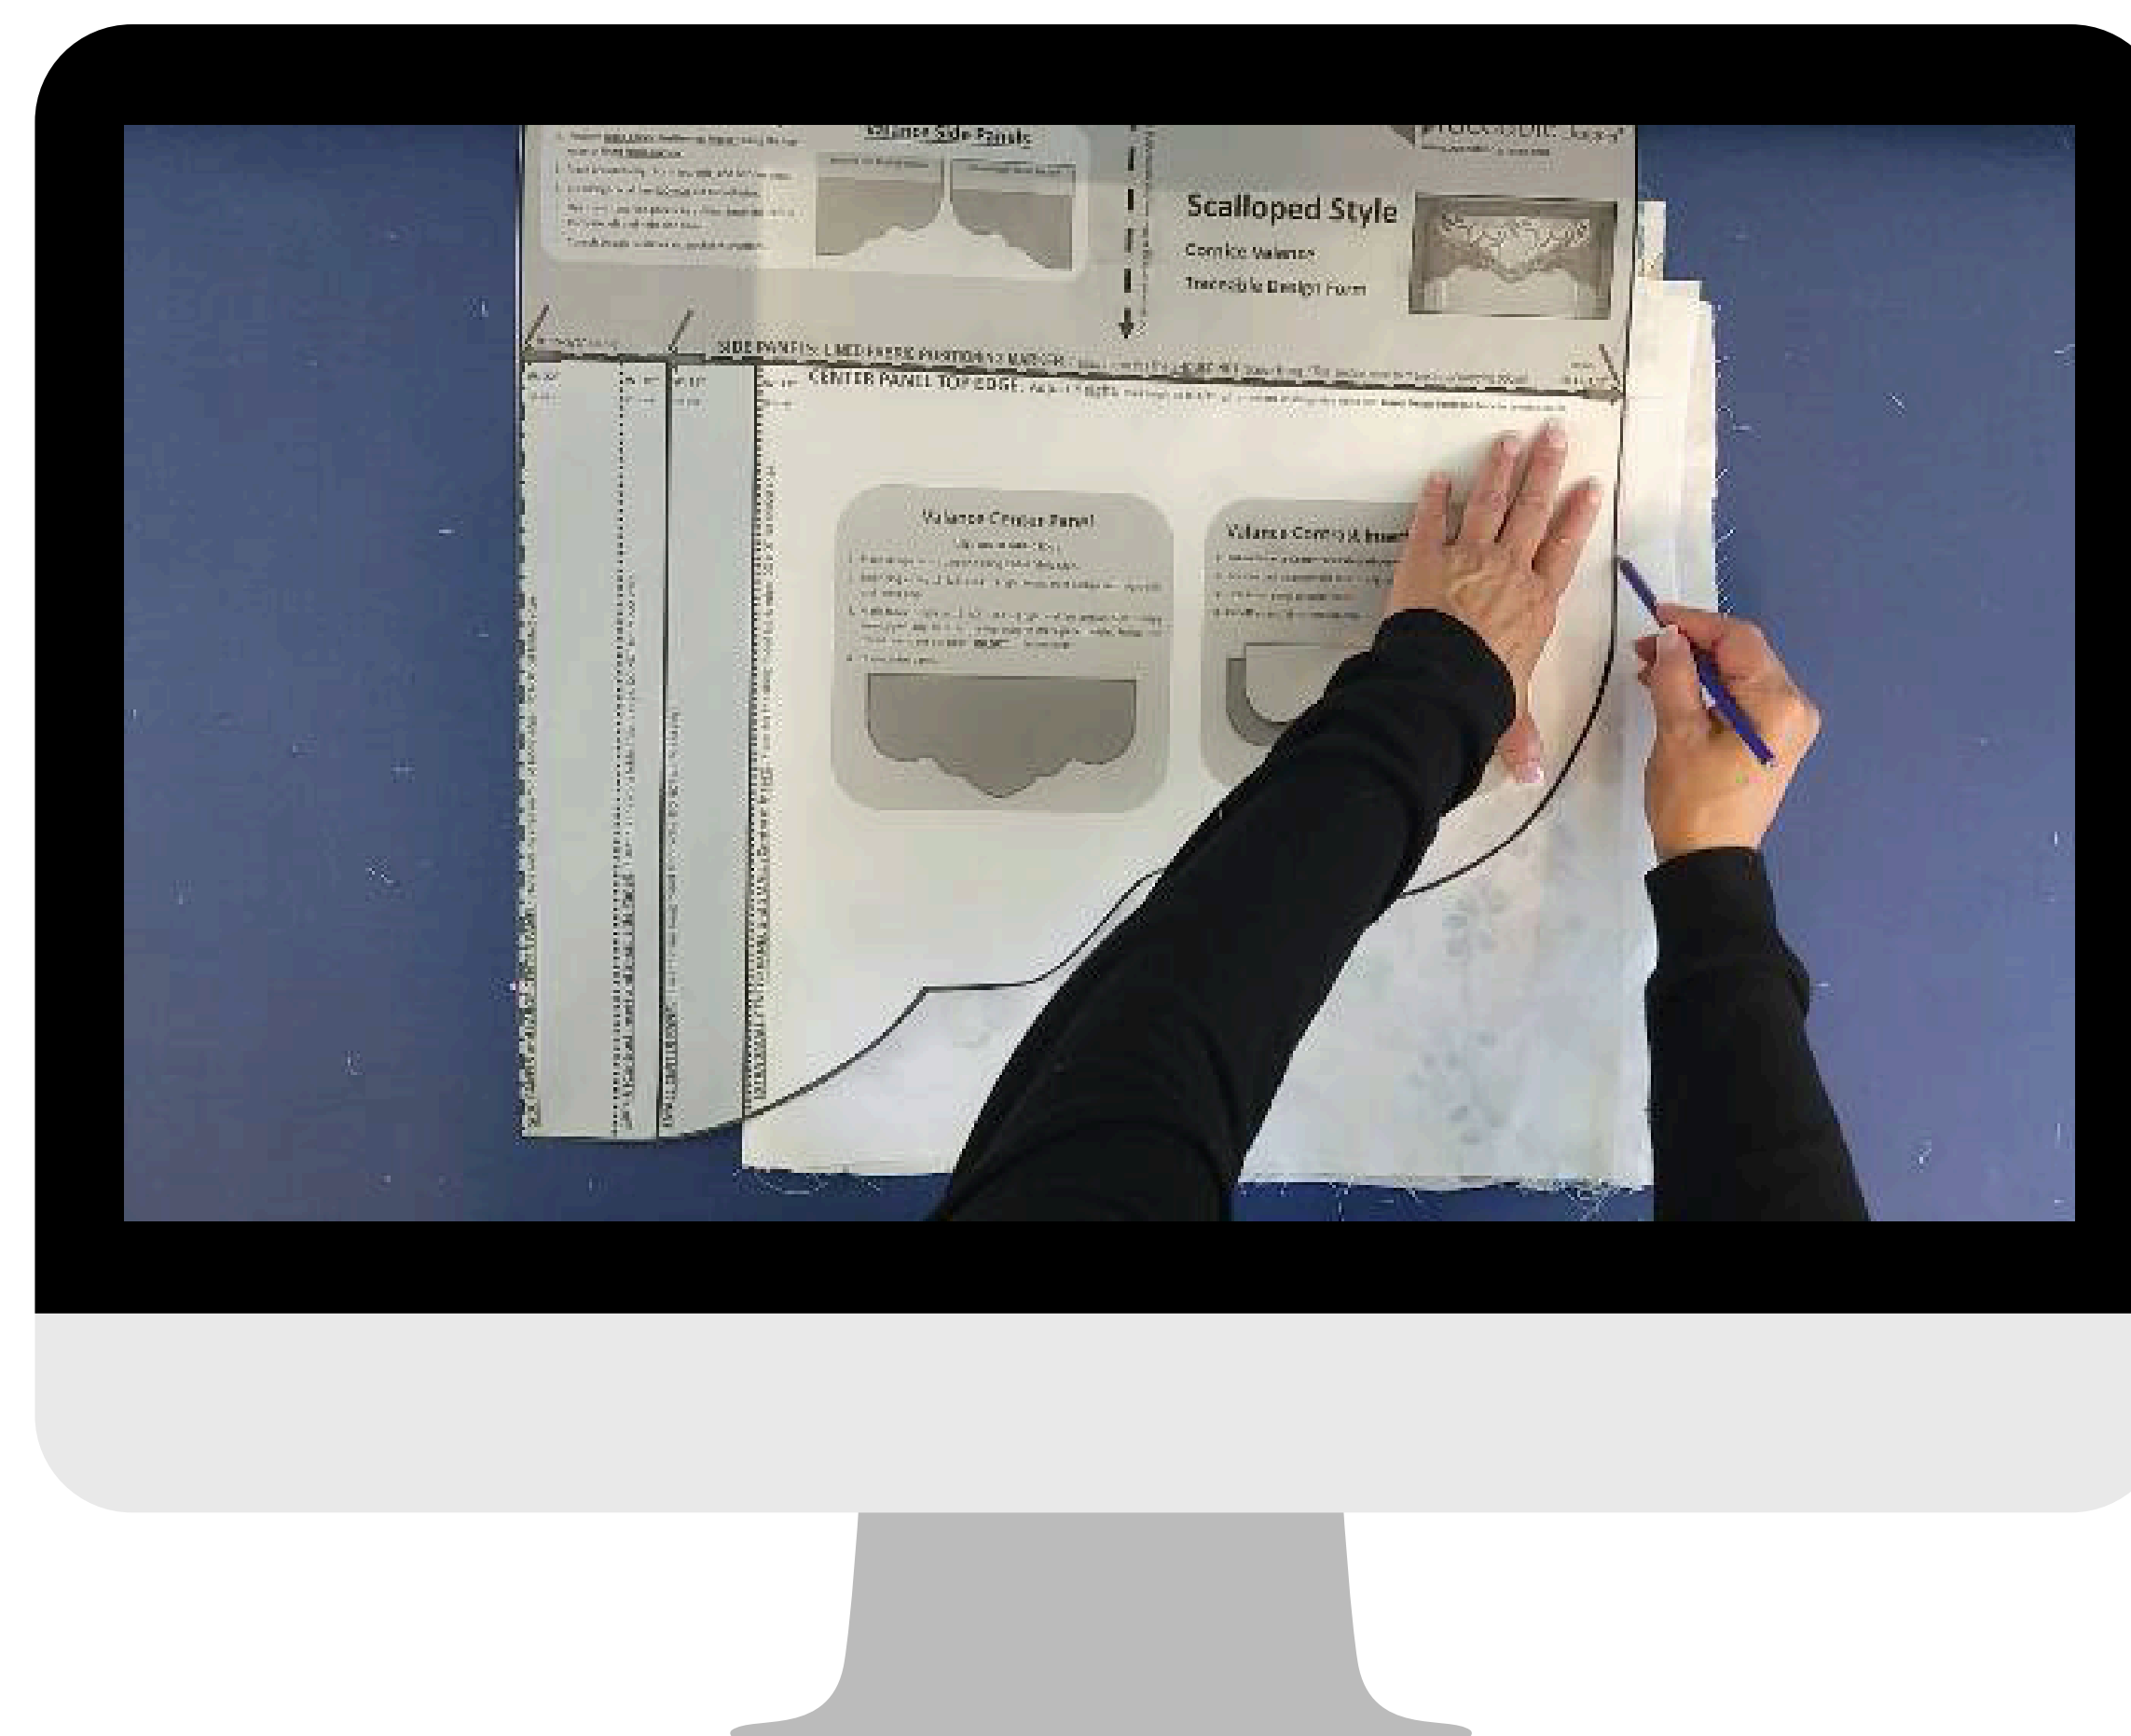

MULTI-STYLE NO-SEW VALANCE & TABLE DECORATING KIT

PACKAGE INCLUDES:

- ONE EACH: SCALLOPED, ARCHED, AND STRAIGHT STYLE NO-SEW VALANCE DESIGN FORM
- CUSTOM NO-SEW VALANCE DESIGN GUIDE
- FABRIC SIZING GUIDE AND NEEDED MATERIALS LIST
- VALANCE STYLE GUIDE
- 3 YARDS OF HEAT N BOND ULTRA-HOLD FUSIBLE FABRIC BACKING
- TWO DUAL-STYLE NO-SEW TABLE DECORATING DESIGN FORMS
- TABLE DECORATING INSTRUCTIONS
- TRACING PENCIL, MEASURING TAPE, EXTRA-LONG FABRIC PINS
- 1 YARD EACH HOOK & LOOP TAPE FOR HANGING VALANCE PANELS
- LIBRARY OF STYLE-SPECIFIC VIDEO TUTORIALS ON [YOUTUBE.COM/TRACEABLEDESIGNER](https://www.youtube.com/TraceableDesigner)
- PERSONAL PROJECT CONSULTATION (OPTIONAL)

STYLE-SPECIFIC VIDEO TUTORIALS

[YouTube.com/TraceableDesigner](https://www.youtube.com/TraceableDesigner)

Click the Cornice Style Playlist to Locate Videos!