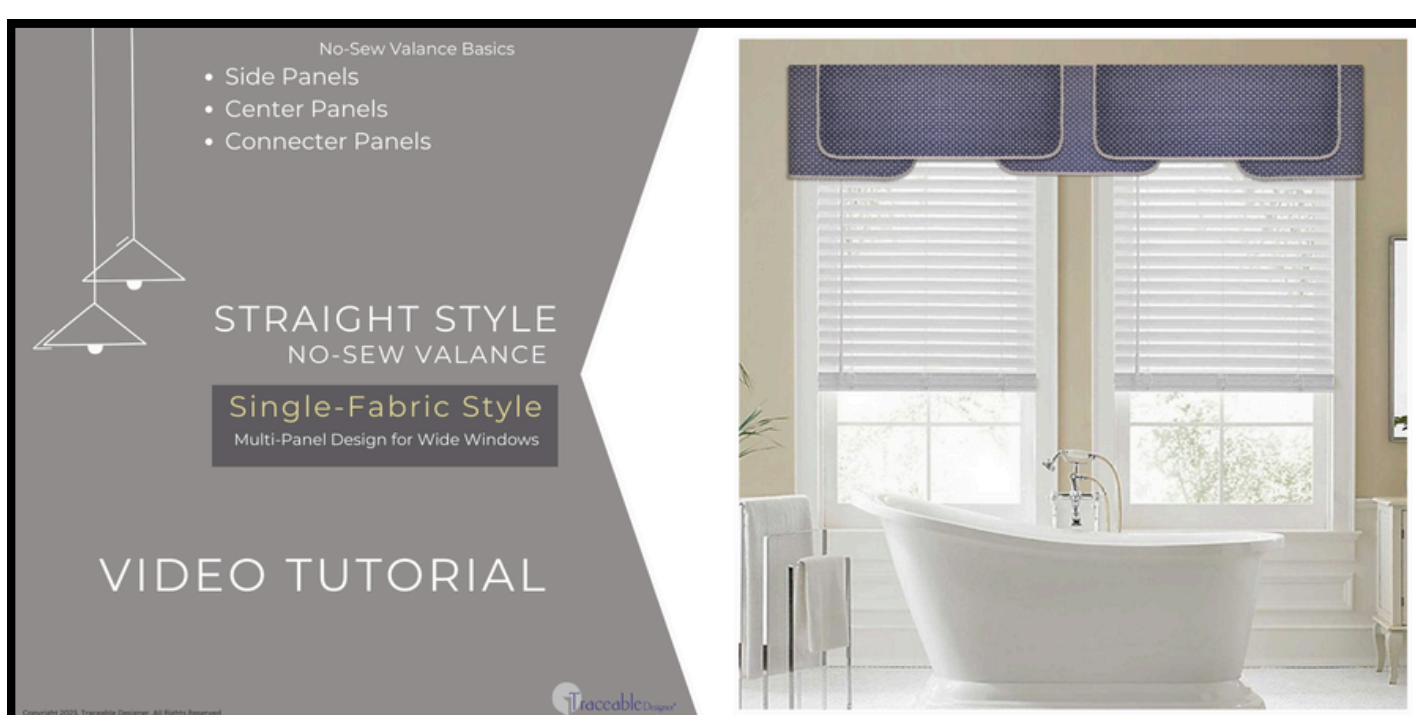

MULTI-STYLE NO-SEW VALANCE & TABLE DECORATING KIT

PACKAGE INCLUDES:

- ONE EACH: SCALLOPED, ARCHED, AND STRAIGHT STYLE NO-SEW VALANCE DESIGN FORM
- CUSTOM NO-SEW VALANCE DESIGN GUIDE
- FABRIC SIZING GUIDE AND NEEDED MATERIALS LIST
- VALANCE STYLE GUIDE
- 3 YARDS OF HEAT N BOND ULTRA-HOLD FUSIBLE FABRIC BACKING
- TWO DUAL-STYLE NO-SEW TABLE DECORATING DESIGN FORMS
- TABLE DECORATING INSTRUCTIONS
- TRACING PENCIL, MEASURING TAPE, EXTRA-LONG FABRIC PINS
- 1 YARD EACH HOOK & LOOP TAPE FOR HANGING VALANCE PANELS
- LIBRARY OF STYLE-SPECIFIC VIDEO TUTORIALS ON [YOUTUBE.COM/TRACEABLEDESIGNER](https://www.youtube.com/TraceableDesigner)
- PERSONAL PROJECT CONSULTATION (OPTIONAL)