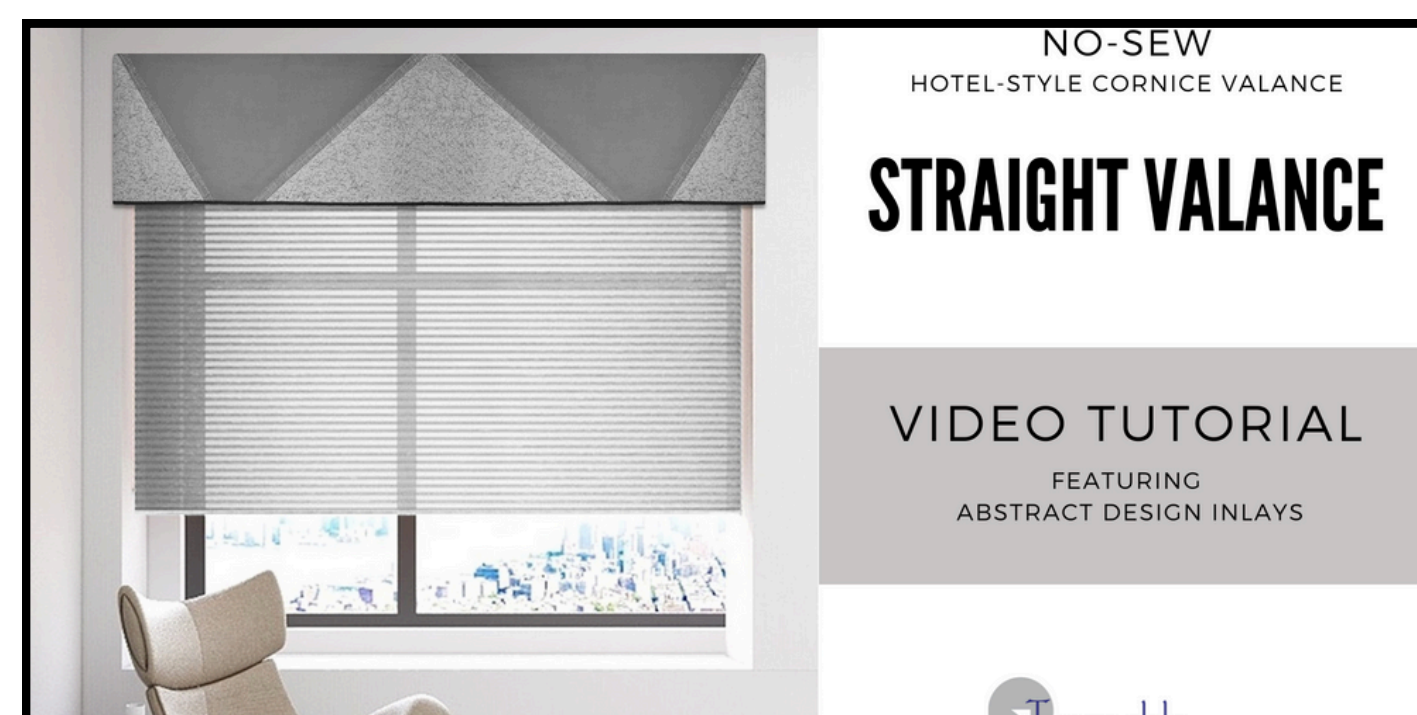

MULTI-STYLE NO-SEW VALANCE & TABLE DECORATING KIT

PACKAGE INCLUDES:

- ONE EACH: SCALLOPED, ARCHED, AND STRAIGHT STYLE NO-SEW VALANCE DESIGN FORM
- CUSTOM NO-SEW VALANCE DESIGN GUIDE
- FABRIC SIZING GUIDE AND NEEDED MATERIALS LIST
- VALANCE STYLE GUIDE
- 3 YARDS OF HEAT N BOND ULTRA-HOLD FUSIBLE FABRIC BACKING
- TWO DUAL-STYLE NO-SEW TABLE DECORATING DESIGN FORMS
- TABLE DECORATING INSTRUCTIONS
- TRACING PENCIL, MEASURING TAPE, EXTRA-LONG FABRIC PINS
- 1 YARD EACH HOOK & LOOP TAPE FOR HANGING VALANCE PANELS
- LIBRARY OF STYLE-SPECIFIC VIDEO TUTORIALS ON [YOUTUBE.COM/TRACEABLEDESIGNER](https://www.youtube.com/TraceableDesigner)
- PERSONAL PROJECT CONSULTATION (OPTIONAL)