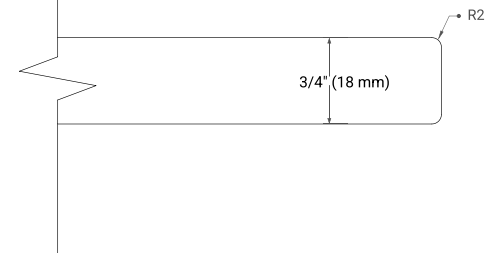

EDGE SIDE VIEW