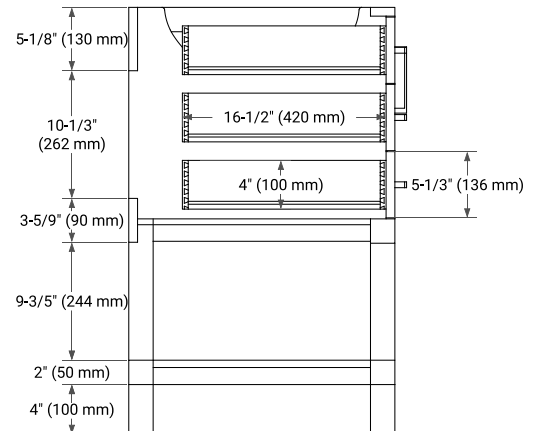

60" SINGLE SINK BASE CABINET

BASE CABINET DIMENSIONS

60" W x 21.5" D x 34.5" H

FEATURES

- Solid wood frame & plywood panels
- Dovetail drawers and joints
- Soft closing doors & drawers

HARDWARE FINISHES*

Brushed Nickel   Satin Brass   Matte Black   Polished Chrome

*Hardware comes preinstalled with the illustrated option. Other finishes are available on our online store if you prefer a different one.

AVAILABLE COLORS

White   Grey   Midnight Blue

FRONT VIEW

SIDE VIEW

PLAN VIEW