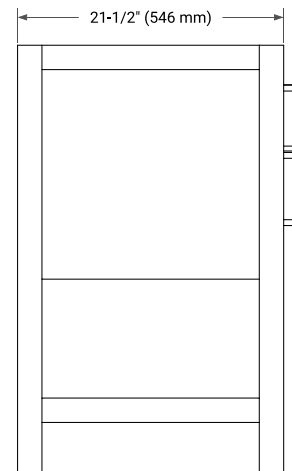

60" SINGLE SINK BASE CABINET

BASE CABINET DIMENSIONS

60" W x 21.5" D x 34.5" H

FEATURES

- Solid wood frame & plywood panels
- Dovetail drawers and joints
- Soft closing doors & drawers

HARDWARE FINISHES*

Brushed Nickel   Satin Brass   Matte Black   Polished Chrome

*Hardware comes preinstalled with the illustrated option. Other finishes are available on our online store if you prefer a different one.

AVAILABLE COLORS

White   Grey   Midnight Blue

FRONT VIEW

SIDE VIEW

PLAN VIEW