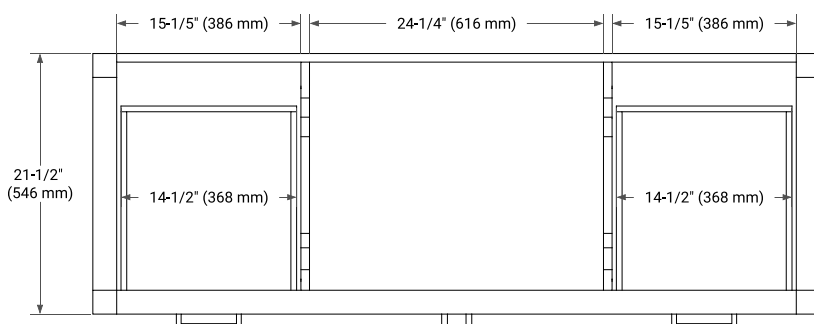

60" SINGLE SINK BASE CABINET

BASE CABINET DIMENSIONS

60" W x 21.5" D x 34.5" H

FEATURES

- Solid wood frame & plywood panels
- Dovetail drawers and joints
- Soft closing doors & drawers

HARDWARE FINISHES*

Brushed Nickel   Satin Brass   Matte Black   Polished Chrome

*Hardware comes preinstalled with the illustrated option. Other finishes are available on our online store if you prefer a different one.

AVAILABLE COLORS

White   Grey   Midnight Blue

FRONT VIEW

SIDE VIEW

PLAN VIEW