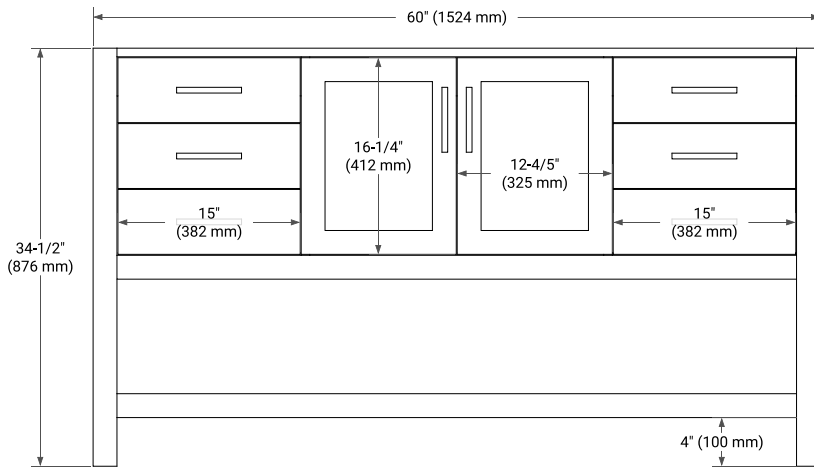

60" SINGLE SINK BASE CABINET

BASE CABINET DIMENSIONS

60" W x 21.5" D x 34.5" H

FEATURES

- Solid wood frame & plywood panels
- Dovetail drawers and joints
- Soft closing doors & drawers

HARDWARE FINISHES*

Brushed Nickel   Satin Brass   Matte Black   Polished Chrome

*Hardware comes preinstalled with the illustrated option. Other finishes are available on our online store if you prefer a different one.

AVAILABLE COLORS

White   Grey   Midnight Blue

FRONT VIEW

SIDE VIEW

PLAN VIEW