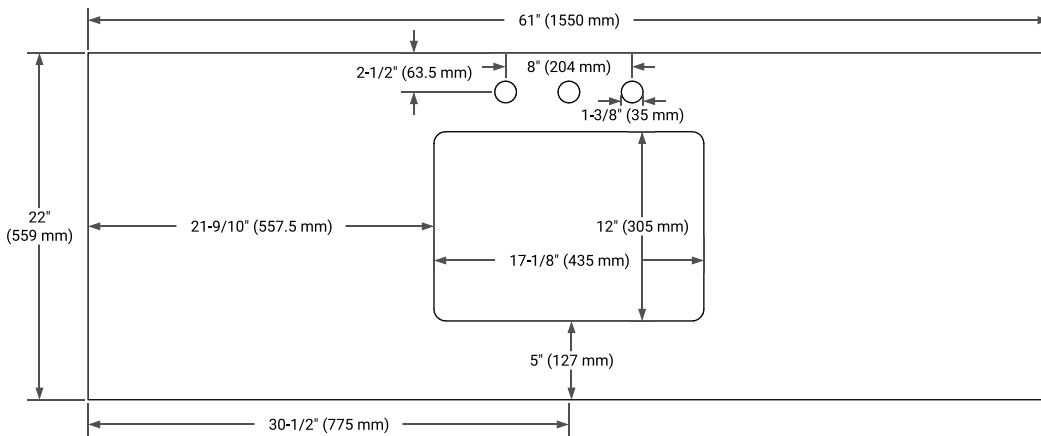

61" SINGLE RECTANGLE SINK COUNTERTOP WITH 0.75" THICKNESS

OVERALL DIMENSIONS

61" W x 22" D x 0.75" H

COUNTERTOP OPTIONS

FEATURES

- Solid countertop with mitered edges & seams
- Undermount white rectangular sink
- Pre-drilled for 8" widespread faucet

INCLUDED

- Countertop
- Matching Backsplash
- Rectangle Sink

COUNTERTOP PLAN VIEW