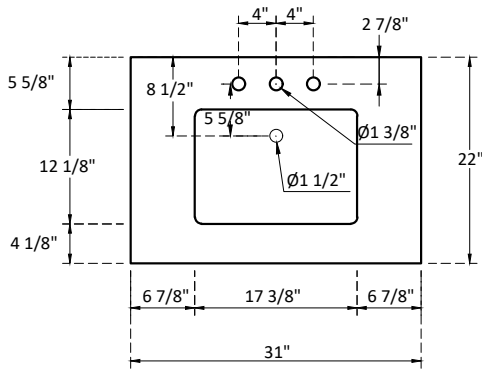

SPECIFICATIONS

Handle:
Overall length : 7 3/8"(186mm)
center to center : 6 1/4"(160mm)

Knob:
Overall length : 2"(50mm)
center to center : 1 1/4"(32mm)