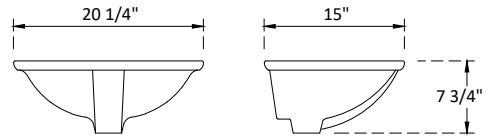

SPECIFICATIONS

Handle:
Overall length : 7 3/8"(186mm)
center to center : 6 1/4"(160mm)

Knob:
Overall length : 2"(50mm)
center to center : 1 1/4"(32mm)