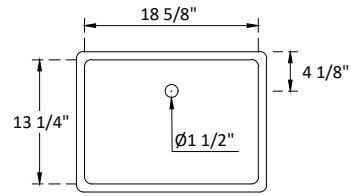

SPECIFICATIONS

Handle:
Overall length : 7 3/8"(186mm)
center to center : 6 1/4"(160mm)

Knob:
Overall length : 2"(50mm)
center to center : 1 1/4"(32mm)