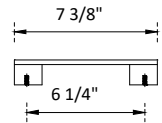

SPECIFICATIONS

Handle:
Overall length : 7 3/8"(186mm)
center to center : 6 1/4"(160mm)

Knob:
Overall length : 2"(50mm)
center to center : 1 1/4"(32mm)