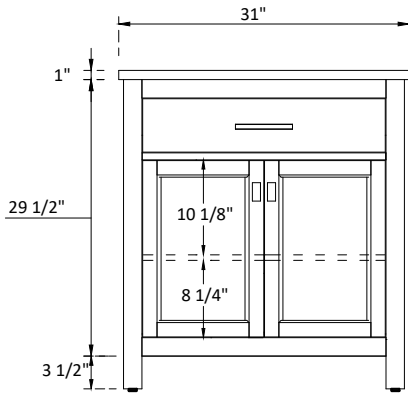

SPECIFICATIONS

Handle:
Overall length : 7 3/8"(186mm)
center to center : 6 1/4"(160mm)

Knob:
Overall length : 2"(50mm)
center to center : 1 1/4"(32mm)