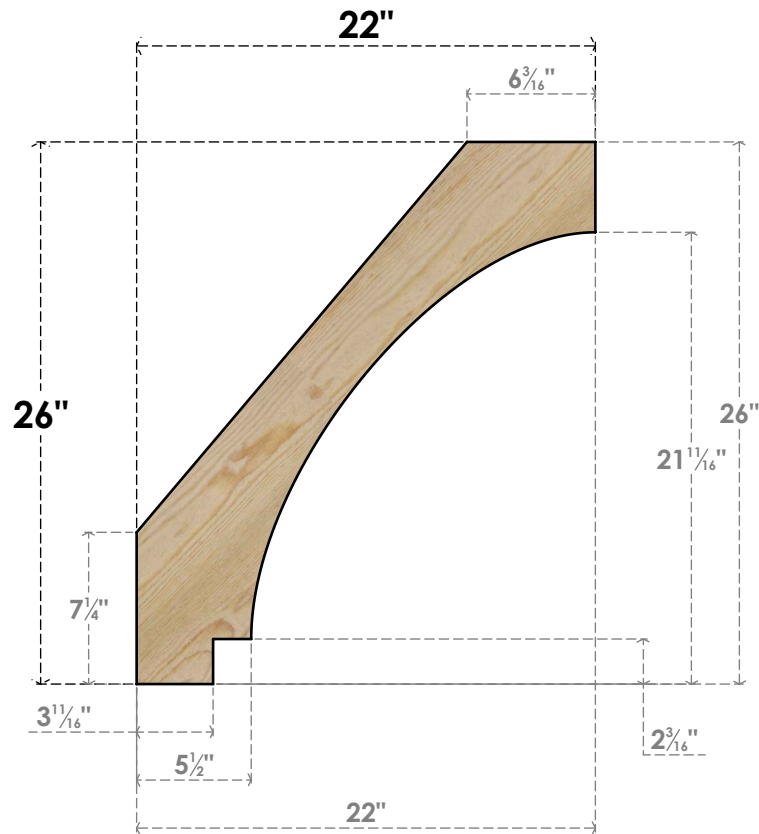

BRC06X22X26IMP00RDF

6"W X 22"D X 26"H IMPERIAL ROUGH SAWN BRACE, DOUGLAS FIR

SIDE

FRONT

EKENA MILLWORK
 2300 WEST MAIN ST.
 CLARKSVILLE, TX 75426
 TOLL FREE: 866-607-0453
 WWW.EKENAMILLWORK.COM

NOTES

1. INSTALLATION TO BE COMPLETED IN ACCORDANCE WITH MANUFACTURER'S SPECIFICATIONS.
2. DRAWING MAY NOT BE TO SCALE
3. THIS DRAWING IS INTENDED FOR DESIGN AND PLANNING PURPOSES ONLY.
4. ALL INFORMATION CONTAINED HEREIN WAS CURRENT AT THE TIME OF DEVELOPMENT BUT MUST BE REVIEWED AND APPROVED BY THE PRODUCT MANUFACTURER TO BE CONSIDERED ACCURATE.
5. PRODUCTS ARE NOT KILN DRIED. THIS ITEM IS UNIQUE AND WILL CONTAIN THE NATURAL VARIATIONS THAT THE WOOD SPECIES OFFERS. THIS MAY RESULT IN VARIATIONS UP TO 1/4"