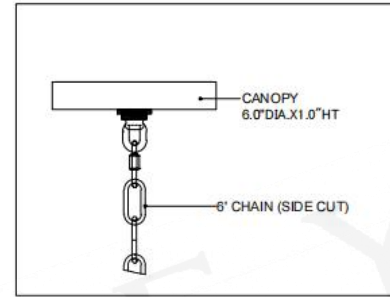

ITEM: 9000-1375

Overall Dimensions

Height: 48.5"

Diameter: 38.5"

CANOPY DETAIL

TOP VIEW

FRONT VIEW