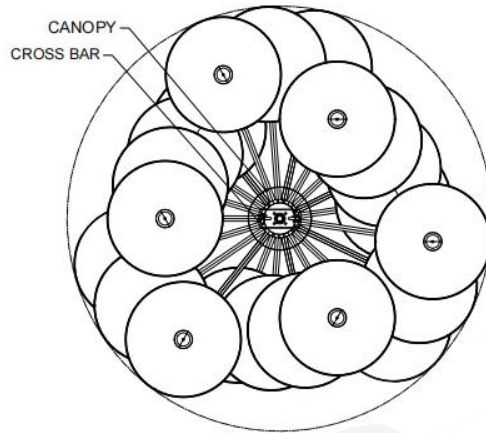

ITEM: 9000-1375

Overall Dimensions

Height: 48.5"

Diameter: 38.5"

CANOPY DETAIL

TOP VIEW

FRONT VIEW