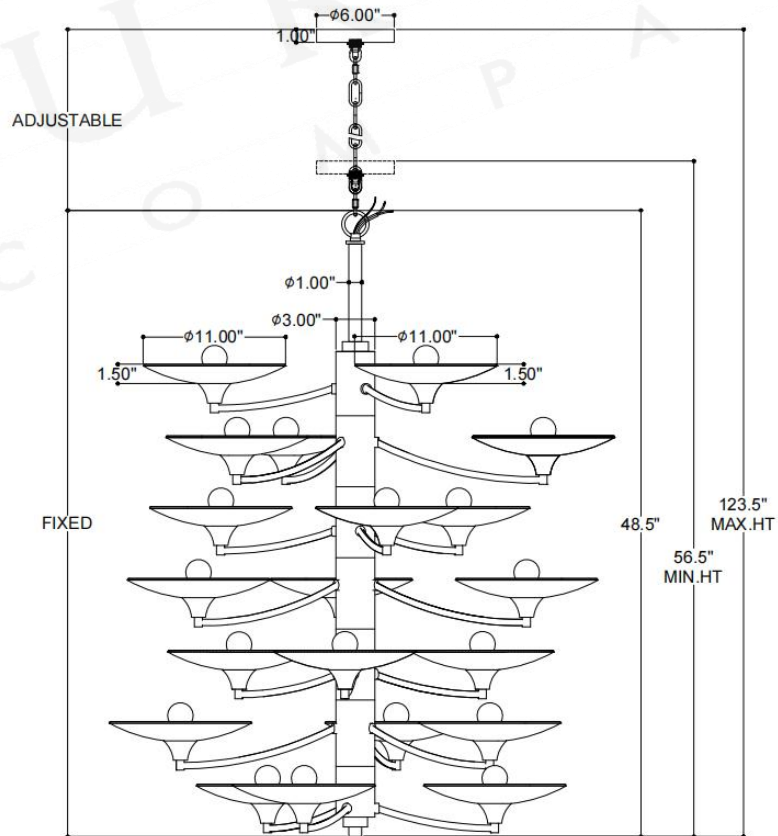

ITEM: 9000-1375

Overall Dimensions

Height: 48.5"

Diameter: 38.5"

CANOPY DETAIL

TOP VIEW

FRONT VIEW