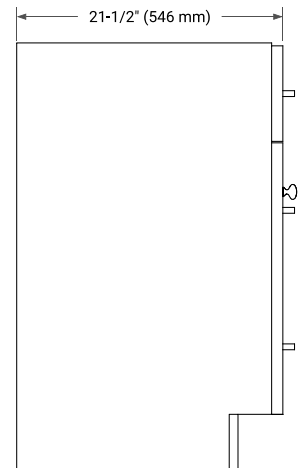

66" DOUBLE SINK BASE CABINET

BASE CABINET DIMENSIONS

66" W x 21.5" D x 34.5" H

FEATURES

- Solid wood frame & plywood panels
- Dovetail drawers and joints
- Soft closing doors & drawers

HARDWARE FINISHES*

Brushed Nickel Satin Brass Matte Black Polished Chrome

PLAN VIEW

66" DOUBLE RECTANGLE SINK COUNTERTOP WITH 1.5 IN. THICKNESS

OVERALL DIMENSIONS

66.25" W x 22" D x 1.5" H

COUNTERTOP OPTIONS

Carrara White Quartz

FEATURES

- Solid countertop with mitered edges & seams
- Undermount white rectangular sink
- Pre-drilled for 8" widespread faucet

INCLUDED

- Countertop
- Matching Backsplash
- Rectangle Sinks

COUNTERTOP PLAN VIEW

EDGE SIDE VIEW

THREE DIMENSIONAL COUNTERTOP VIEW