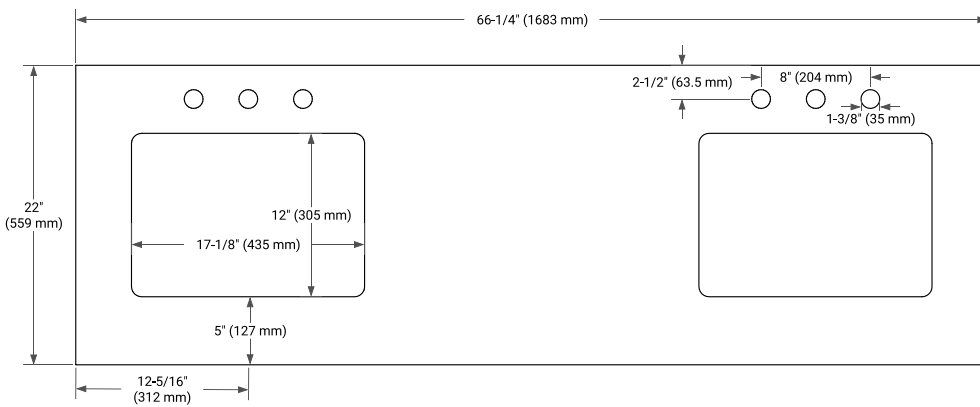

66" DOUBLE SINK BASE CABINET

BASE CABINET DIMENSIONS

66" W x 21.5" D x 34.5" H

FEATURES

- Solid wood frame & plywood panels
- Dovetail drawers and joints
- Soft closing doors & drawers

HARDWARE FINISHES*

Brushed Nickel Satin Brass Matte Black Polished Chrome

PLAN VIEW

66" DOUBLE RECTANGLE SINK COUNTERTOP WITH 1.5 IN. THICKNESS

OVERALL DIMENSIONS

66.25" W x 22" D x 1.5" H

COUNTERTOP OPTIONS

Carrara White Quartz

FEATURES

- Solid countertop with mitered edges & seams
- Undermount white rectangular sink
- Pre-drilled for 8" widespread faucet

INCLUDED

- Countertop
- Matching Backsplash
- Rectangle Sinks

COUNTERTOP PLAN VIEW

EDGE SIDE VIEW

THREE DIMENSIONAL COUNTERTOP VIEW