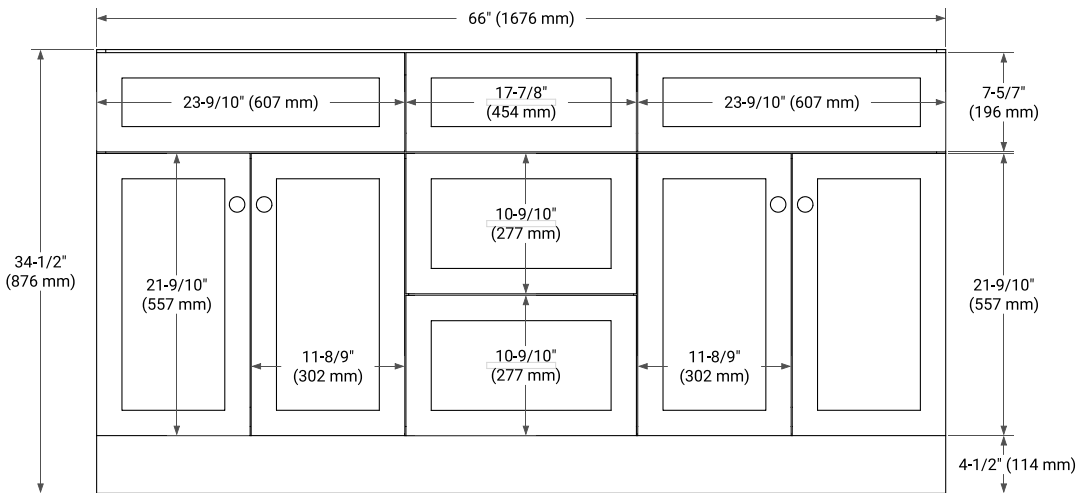

66" DOUBLE SINK BASE CABINET

BASE CABINET DIMENSIONS

66" W x 21.5" D x 34.5" H

FEATURES

- Solid wood frame & plywood panels
- Dovetail drawers and joints
- Soft closing doors & drawers

HARDWARE FINISHES*

Brushed Nickel   Satin Brass   Matte Black   Polished Chrome

Hardware comes preinstalled with the illustrated option. Other finishes are available on our online store if you prefer a different one.

AVAILABLE COLORS

White   Grey   Midnight Blue   Black

FRONT VIEW

SIDE VIEW

PLAN VIEW