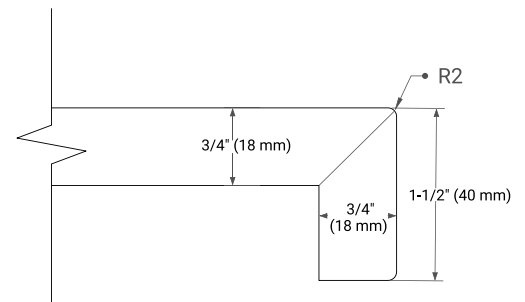

66" DOUBLE SINK BASE CABINET

BASE CABINET DIMENSIONS

66" W x 21.5" D x 34.5" H

FEATURES

- Solid wood frame & plywood panels
- Dovetail drawers and joints
- Soft closing doors & drawers

HARDWARE FINISHES*

Brushed Nickel Satin Brass Matte Black Polished Chrome

PLAN VIEW

66" DOUBLE RECTANGLE SINK COUNTERTOP WITH 1.5 IN. THICKNESS

OVERALL DIMENSIONS

66.25" W x 22" D x 1.5" H

COUNTERTOP OPTIONS

Carrara White Quartz

FEATURES

- Solid countertop with mitered edges & seams
- Undermount white rectangular sink
- Pre-drilled for 8" widespread faucet

INCLUDED

- Countertop
- Matching Backsplash
- Rectangle Sinks

COUNTERTOP PLAN VIEW

EDGE SIDE VIEW

THREE DIMENSIONAL COUNTERTOP VIEW