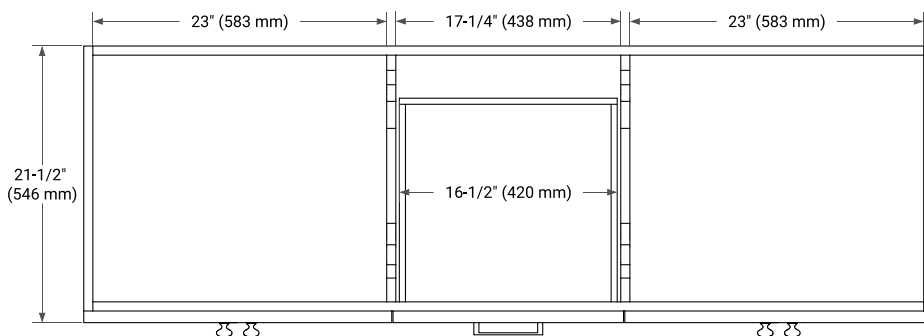

66" DOUBLE SINK BASE CABINET

BASE CABINET DIMENSIONS

66" W x 21.5" D x 34.5" H

FEATURES

- Solid wood frame & plywood panels
- Dovetail drawers and joints
- Soft closing doors & drawers

HARDWARE FINISHES*

Brushed Nickel Satin Brass Matte Black Polished Chrome

PLAN VIEW

66" DOUBLE RECTANGLE SINK COUNTERTOP WITH 1.5 IN. THICKNESS

OVERALL DIMENSIONS

66.25" W x 22" D x 1.5" H

COUNTERTOP OPTIONS

Carrara White Quartz

FEATURES

- Solid countertop with mitered edges & seams
- Undermount white rectangular sink
- Pre-drilled for 8" widespread faucet

INCLUDED

- Countertop
- Matching Backsplash
- Rectangle Sinks

COUNTERTOP PLAN VIEW

EDGE SIDE VIEW

THREE DIMENSIONAL COUNTERTOP VIEW