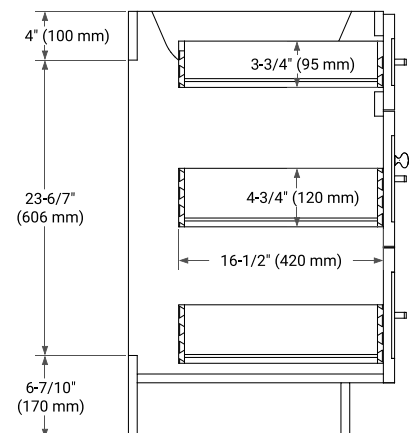

66" DOUBLE SINK BASE CABINET

BASE CABINET DIMENSIONS

66" W x 21.5" D x 34.5" H

FEATURES

- Solid wood frame & plywood panels
- Dovetail drawers and joints
- Soft closing doors & drawers

HARDWARE FINISHES*

Brushed Nickel Satin Brass Matte Black Polished Chrome

PLAN VIEW

66" DOUBLE RECTANGLE SINK COUNTERTOP WITH 1.5 IN. THICKNESS

OVERALL DIMENSIONS

66.25" W x 22" D x 1.5" H

COUNTERTOP OPTIONS

Carrara White Quartz

FEATURES

- Solid countertop with mitered edges & seams
- Undermount white rectangular sink
- Pre-drilled for 8" widespread faucet

INCLUDED

- Countertop
- Matching Backsplash
- Rectangle Sinks

COUNTERTOP PLAN VIEW

EDGE SIDE VIEW

THREE DIMENSIONAL COUNTERTOP VIEW