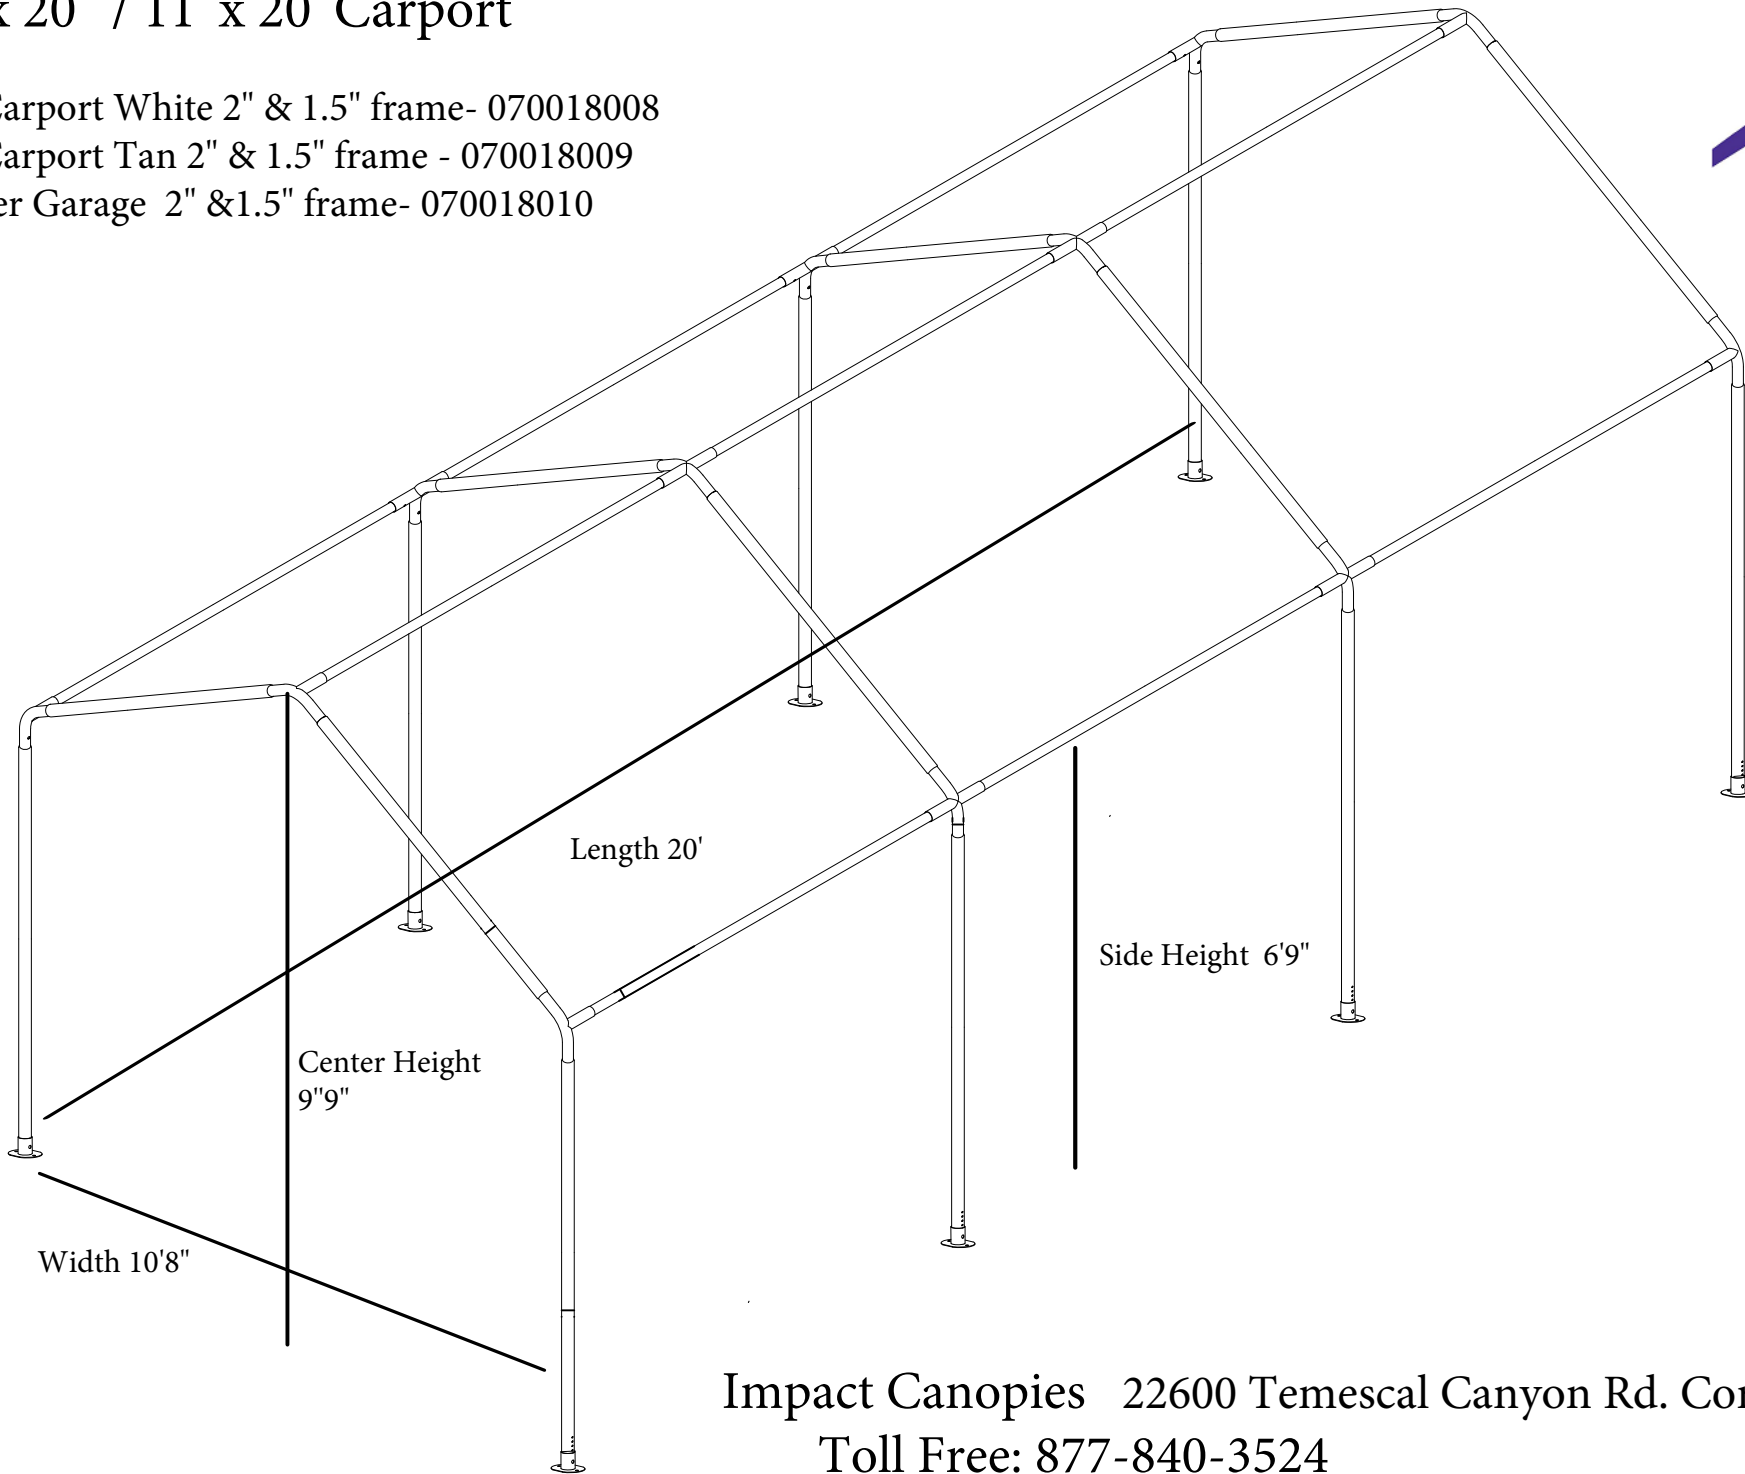

10' x 20' / 11' x 20' Carport

HD Carport White 2" & 1.5" frame- 070018008

HD Carport Tan 2" & 1.5" frame - 070018009

Winter Garage 2" & 1.5" frame- 070018010

Impact Canopies 22600 Temescal Canyon Rd. Corona, CA 92883
Toll Free: 877-840-3524