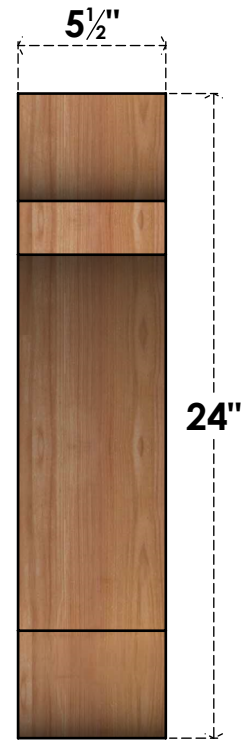

BRC06X24X24OLY00SWR

5 1/2"W X 24"D X 24"H OLYMPIC SMOOTH BRACE, WESTERN RED CEDAR

SIDE

FRONT

EKENA MILLWORK
 2300 WEST MAIN ST.
 CLARKSVILLE, TX 75426
 TOLL FREE: 866-607-0453
 WWW.EKENAMILLWORK.COM

NOTES

1. INSTALLATION TO BE COMPLETED IN ACCORDANCE WITH MANUFACTURER'S SPECIFICATIONS.
2. DRAWING MAY NOT BE TO SCALE
3. THIS DRAWING IS INTENDED FOR DESIGN AND PLANNING PURPOSES ONLY.
4. ALL INFORMATION CONTAINED HEREIN WAS CURRENT AT THE TIME OF DEVELOPMENT BUT MUST BE REVIEWED AND APPROVED BY THE PRODUCT MANUFACTURER TO BE CONSIDERED ACCURATE.
5. PRODUCTS ARE NOT KILN DRIED. THIS ITEM IS UNIQUE AND WILL CONTAIN THE NATURAL VARIATIONS THAT THE WOOD SPECIES OFFERS. THIS MAY RESULT IN VARIATIONS UP TO 1/4"