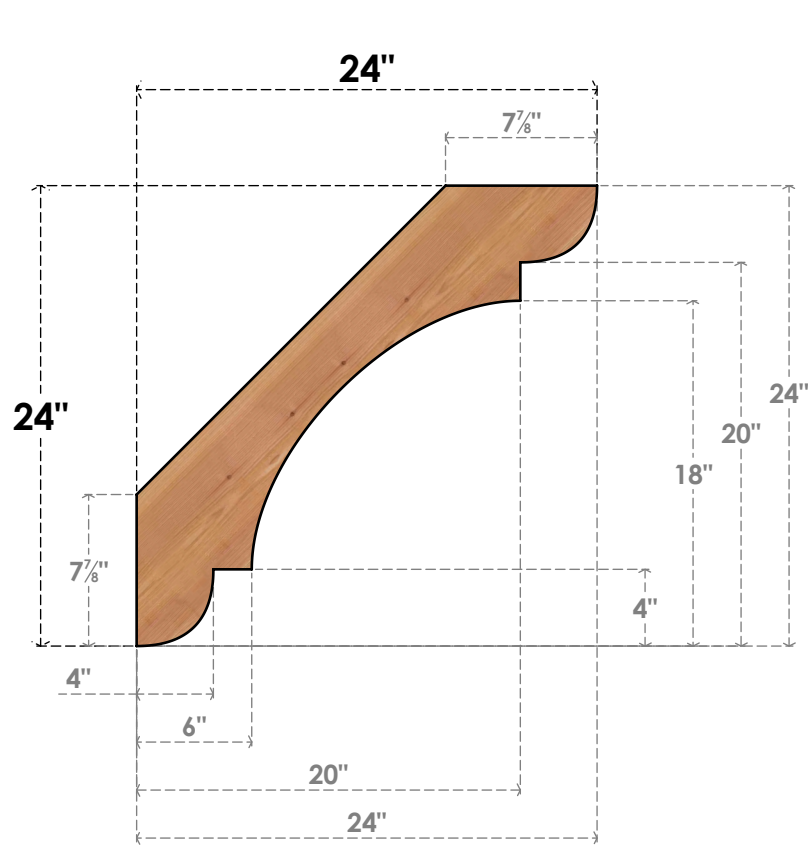

BRC06X24X24OLY00SWR

5 1/2"W X 24"D X 24"H OLYMPIC SMOOTH BRACE, WESTERN RED CEDAR

SIDE

FRONT

EKENA MILLWORK
 2300 WEST MAIN ST.
 CLARKSVILLE, TX 75426
 TOLL FREE: 866-607-0453
 WWW.EKENAMILLWORK.COM

NOTES

1. INSTALLATION TO BE COMPLETED IN ACCORDANCE WITH MANUFACTURER'S SPECIFICATIONS.
2. DRAWING MAY NOT BE TO SCALE
3. THIS DRAWING IS INTENDED FOR DESIGN AND PLANNING PURPOSES ONLY.
4. ALL INFORMATION CONTAINED HEREIN WAS CURRENT AT THE TIME OF DEVELOPMENT BUT MUST BE REVIEWED AND APPROVED BY THE PRODUCT MANUFACTURER TO BE CONSIDERED ACCURATE.
5. PRODUCTS ARE NOT KILN DRIED. THIS ITEM IS UNIQUE AND WILL CONTAIN THE NATURAL VARIATIONS THAT THE WOOD SPECIES OFFERS. THIS MAY RESULT IN VARIATIONS UP TO 1/4"