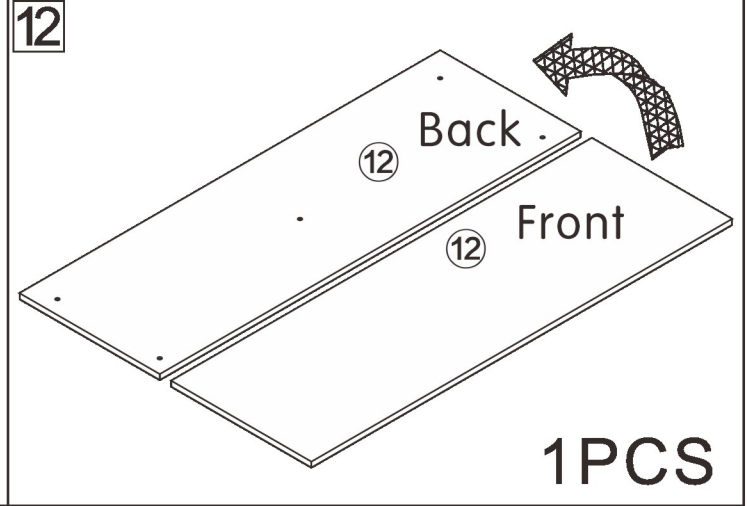

Installation & Assembly

Side Cabinet

L1500*W500*H800MM

Notes: Don't tighten screws completely at first, just in case parts were assembled wrongly and need disassemble. Tighten screws at last when all parts are put together.

17

3PCS

18

3PCS

19

3PCS

1

B	42PCS
	
6*28mm	

C	12PCS
3.5*14mm	

E₁	6PCS
Three-section Rail	

4

A	2PCS
	
15*10mm	

5

A	2PCS
	
15*10mm	

6

A	4PCS
	
15*10mm	

11

A	10PCS
	
15*10mm	

12

H	5PCS
	
6*75mm	

I	4PCS	J	16PCS	K	4PCS	L	2PCS
		 4*12mm		 4*18mm			

14

Dx4x3

A	12PCS	D	12PCS
			
15*10mm		3.5*40mm	