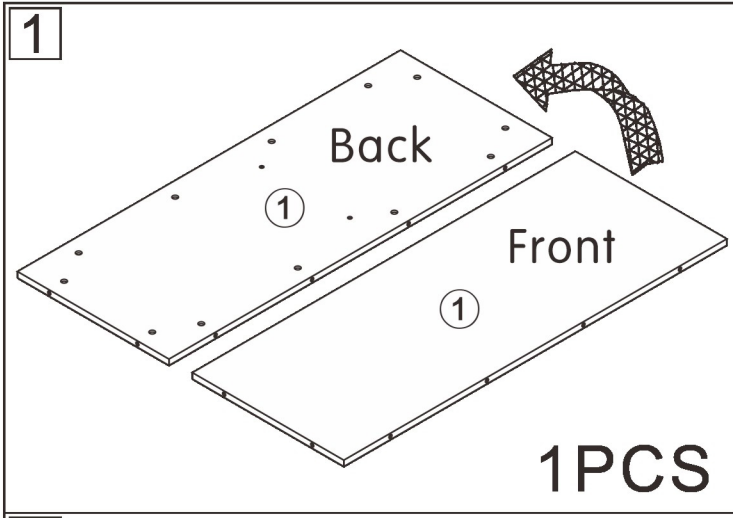

Installation & Assembly

Side Cabinet

L1500*W500*H800MM

Notes: Don't tighten screws completely at first, just in case parts were assembled wrongly and need disassemble. Tighten screws at last when all parts are put together.

17

3PCS

18

3PCS

19

3PCS

1

B	42PCS
	
6*28mm	

C	12PCS
3.5*14mm	

E₁	6PCS
Three-section Rail	

4

A	2PCS
	
15*10mm	

5

A	2PCS
	
15*10mm	

6

A	4PCS
	
15*10mm	

11

A	10PCS
	
15*10mm	

12

H	5PCS
	
6*75mm	

I	4PCS	J	16PCS	K	4PCS	L	2PCS
		 4*12mm		 4*18mm			

14

Dx4x3

A	12PCS	D	12PCS
			
15*10mm		3.5*40mm	