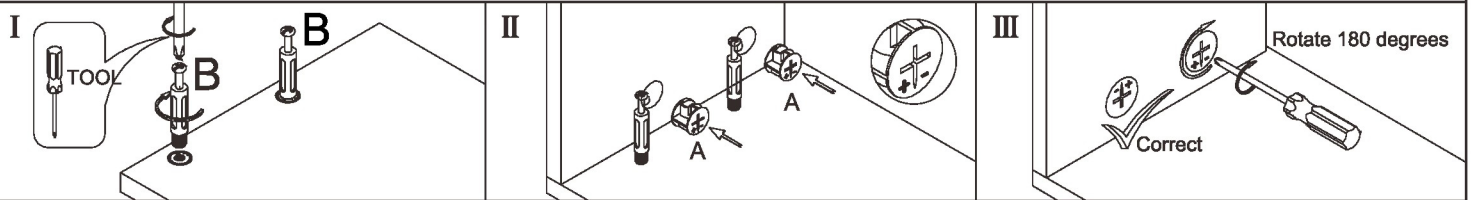

Disassembly and installation of accessories

A 42PCS 15*10mm	B 42PCS 6*28mm	C 40PCS 3.5*14mm	D 12PCS 3.5*40mm	E 6PCS Tools Recommended	F 4PCS 6X12mm	G 4PCS 6X15mm	H 5PCS 6*75mm
I 4PCS 	J 16PCS 4*12mm	K 10PCS 4*18mm	L 5PCS 	 Tools Recommended	 Tools Recommended