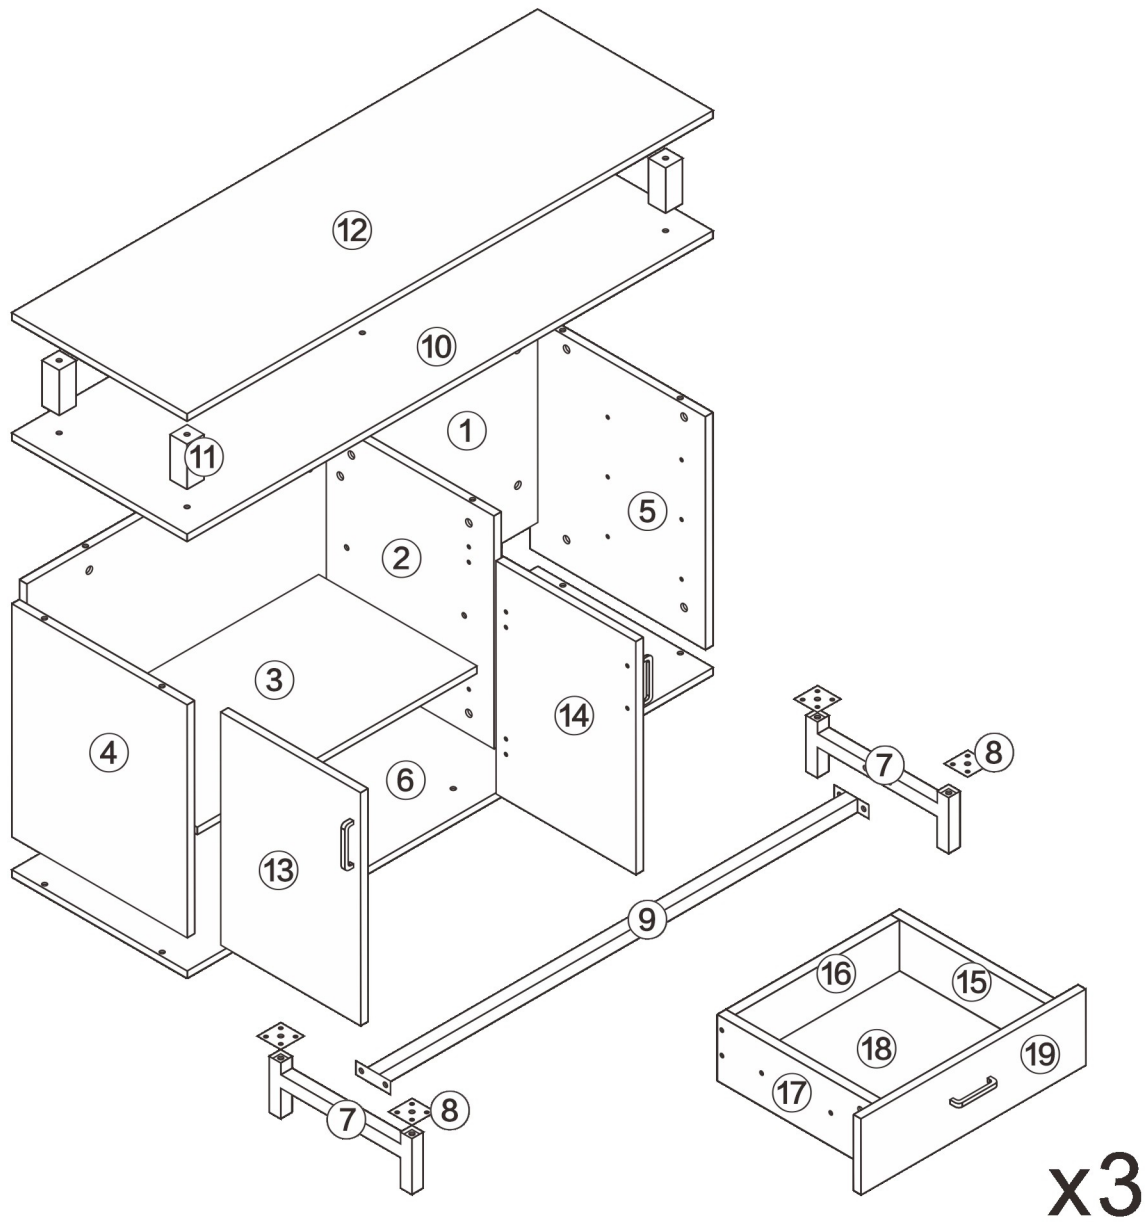

Installation & Assembly

Side Cabinet

L1500*W500*H800MM

Notes: Don't tighten screws completely at first, just in case parts were assembled wrongly and need disassemble. Tighten screws at last when all parts are put together.

C	12PCS
3.5*14mm	

E₁	6PCS
Three-section Rail	

4

A	2PCS
	
15*10mm	

5

A	2PCS
	
15*10mm	

6

A	4PCS
	
15*10mm	

11

A	10PCS
	
15*10mm	

12

H	5PCS
	
6*75mm	

I	4PCS	J	16PCS	K	4PCS	L	2PCS
		 4*12mm		 4*18mm			

14

Dx4x3

A	12PCS	D	12PCS
			
15*10mm		3.5*40mm	

15

E₂x3

Cx6

C	12PCS	E₂	6PCS
			
3.5*14mm		Three-section Rail	

K	6PCS	L	3PCS
4*18mm			