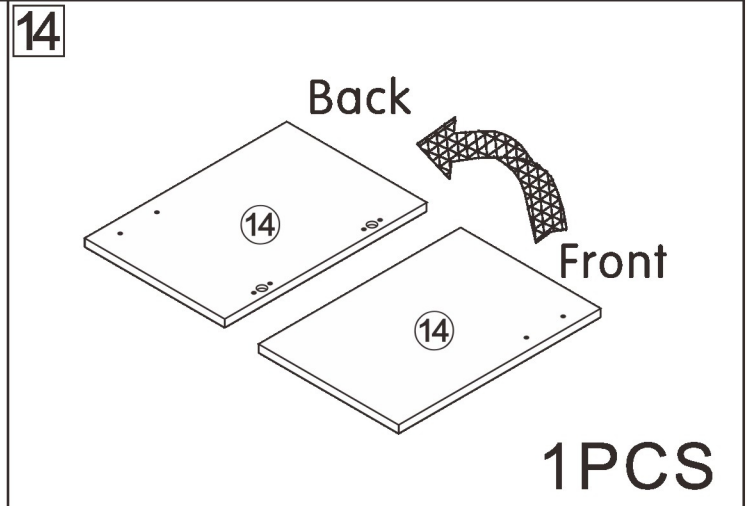

Installation & Assembly

Side Cabinet

L1500*W500*H800MM

Notes: Don't tighten screws completely at first, just in case parts were assembled wrongly and need disassemble. Tighten screws at last when all parts are put together.

17

3PCS

18

3PCS

19

3PCS

1

B	42PCS
	
6*28mm	

C	12PCS
3.5*14mm	

E₁	6PCS
Three-section Rail	

4

A	2PCS
	
15*10mm	

5

A	2PCS
	
15*10mm	

6

A	4PCS
	
15*10mm	

11

A	10PCS
	
15*10mm	

12

H	5PCS
	
6*75mm	

I	4PCS	J	16PCS	K	4PCS	L	2PCS
		 4*12mm		 4*18mm			

14

Dx4x3

A	12PCS	D	12PCS
			
15*10mm		3.5*40mm	