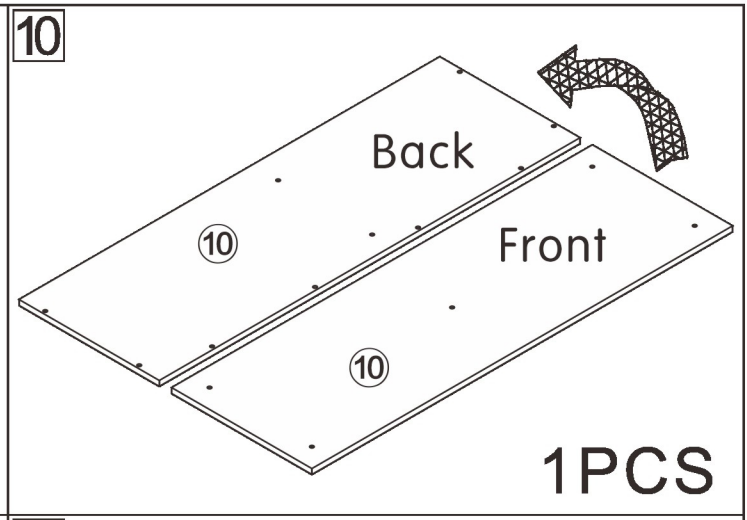

Installation & Assembly

Side Cabinet

L1500*W500*H800MM

Notes: Don't tighten screws completely at first, just in case parts were assembled wrongly and need disassemble. Tighten screws at last when all parts are put together.

17

3PCS

18

3PCS

19

3PCS

1

B	42PCS
	
6*28mm	

C	12PCS
3.5*14mm	

E₁	6PCS
Three-section Rail	

4

A	2PCS
	
15*10mm	

5

A	2PCS
	
15*10mm	

6

A	4PCS
	
15*10mm	

11

A	10PCS
	
15*10mm	

12

H	5PCS
	
6*75mm	

I	4PCS	J	16PCS	K	4PCS	L	2PCS
		 4*12mm		 4*18mm			

14

Dx4x3

A	12PCS	D	12PCS
			
15*10mm		3.5*40mm	