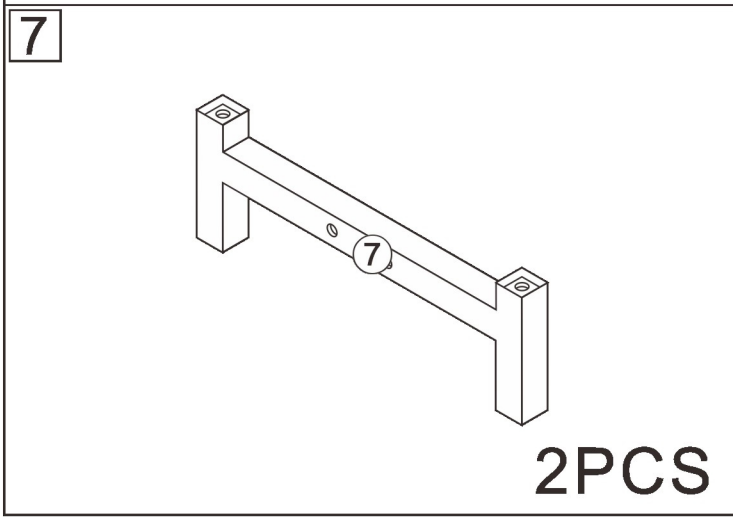

Installation & Assembly

Side Cabinet

L1500*W500*H800MM

Notes: Don't tighten screws completely at first, just in case parts were assembled wrongly and need disassemble. Tighten screws at last when all parts are put together.

17

3PCS

18

3PCS

19

3PCS

1

B	42PCS
	
6*28mm	

C	12PCS
3.5*14mm	

E₁	6PCS
Three-section Rail	

4

A	2PCS
	
15*10mm	

5

A	2PCS
	
15*10mm	

6

A	4PCS
	
15*10mm	

11

A	10PCS
	
15*10mm	

12

H	5PCS
	
6*75mm	

I	4PCS	J	16PCS	K	4PCS	L	2PCS
		 4*12mm		 4*18mm			

14

Dx4x3

A	12PCS	D	12PCS
			
15*10mm		3.5*40mm	