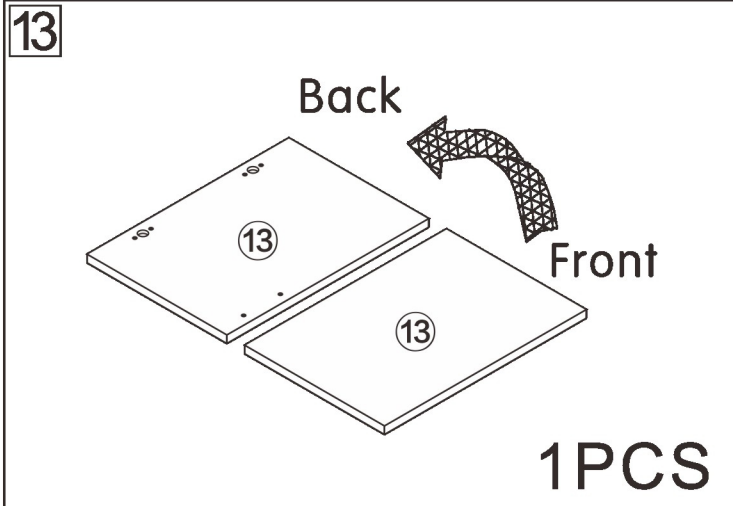

Installation & Assembly

Side Cabinet

L1500*W500*H800MM

Notes: Don't tighten screws completely at first, just in case parts were assembled wrongly and need disassemble. Tighten screws at last when all parts are put together.

17

3PCS

18

3PCS

19

3PCS

1

B	42PCS
	
6*28mm	

C	12PCS
3.5*14mm	

E₁	6PCS
Three-section Rail	

4

A	2PCS
	
15*10mm	

5

A	2PCS
	
15*10mm	

6

A	4PCS
	
15*10mm	

11

A	10PCS
	
15*10mm	

12

H	5PCS
	
6*75mm	

I	4PCS	J	16PCS	K	4PCS	L	2PCS
		 4*12mm		 4*18mm			

14

Dx4x3

A	12PCS	D	12PCS
			
15*10mm		3.5*40mm	