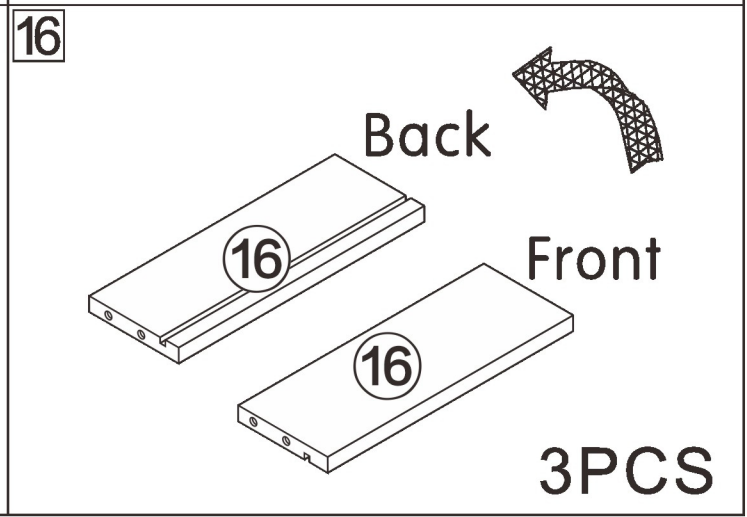

Installation & Assembly

Side Cabinet

L1500*W500*H800MM

Notes: Don't tighten screws completely at first, just in case parts were assembled wrongly and need disassemble. Tighten screws at last when all parts are put together.

17

3PCS

18

3PCS

19

3PCS

1

B	42PCS
	
6*28mm	

C	12PCS
3.5*14mm	

E₁	6PCS
Three-section Rail	

4

A	2PCS
	
15*10mm	

5

A	2PCS
	
15*10mm	

6

A	4PCS
	
15*10mm	

11

A	10PCS
	
15*10mm	

12

H	5PCS
	
6*75mm	

I	4PCS	J	16PCS	K	4PCS	L	2PCS
		 4*12mm		 4*18mm			

14

Dx4x3

A	12PCS	D	12PCS
			
15*10mm		3.5*40mm	