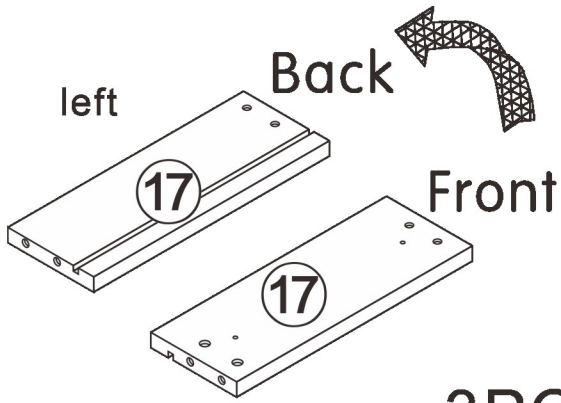

Installation & Assembly

Side Cabinet

L1500*W500*H800MM

Notes: Don't tighten screws completely at first, just in case parts were assembled wrongly and need disassemble. Tighten screws at last when all parts are put together.

17

3PCS

18

3PCS

19

3PCS

1

B	42PCS
	
6*28mm	

C	12PCS
3.5*14mm	

E₁	6PCS
Three-section Rail	

4

A	2PCS
	
15*10mm	

5

A	2PCS
	
15*10mm	

6

A	4PCS
	
15*10mm	