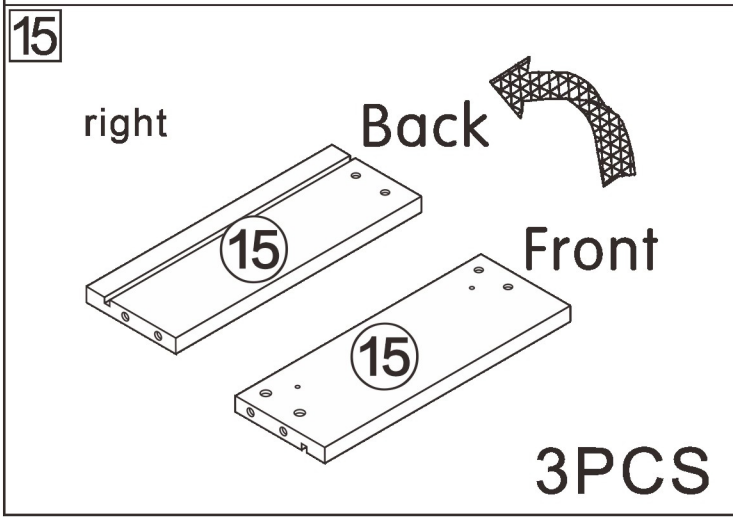

Installation & Assembly

Side Cabinet

L1500*W500*H800MM

Notes: Don't tighten screws completely at first, just in case parts were assembled wrongly and need disassemble. Tighten screws at last when all parts are put together.

17

3PCS

18

3PCS

19

3PCS

1

B	42PCS
	
6*28mm	

C	12PCS
3.5*14mm	

E₁	6PCS
Three-section Rail	

4

A	2PCS
	
15*10mm	

5

A	2PCS
	
15*10mm	

6

A	4PCS
	
15*10mm	

11

A	10PCS
	
15*10mm	

12

H	5PCS
	
6*75mm	

I	4PCS	J	16PCS	K	4PCS	L	2PCS
		 4*12mm		 4*18mm			

14

Dx4x3

A	12PCS	D	12PCS
			
15*10mm		3.5*40mm	