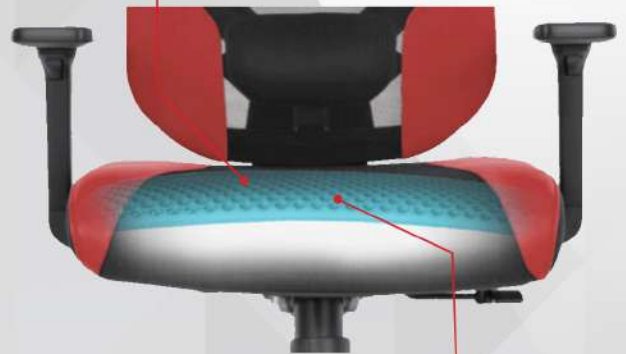

**Stay Cooler
Play Longer™**

**ERGO-FLEX
ANGLE ADAPTION**

**AUTHENTIC
TEMPUR MATERIAL FOR
UNIQUE SUPPORT WITH
COOLING GEL TOP LAYER
FOR ADDED COMFORT**

BLAZE AUTO-ADAPTIVE

PRO LEVEL GAMING TECHNOLOGY

BLAZE's dynamic flex-motion technology auto-adapts to every move you make for 270-degrees of support and free range of motion.

270°

**LUMBAR SUPPORT
ADJUSTMENT**

**SEAT HEIGHT
ADJUSTMENT**

**TILT LOCK
ADJUSTMENT**

**TILTING
RECLINE**

**TILT TENSION
ADJUSTMENT**

20°

**3D ARMREST
ADJUSTMENT**

**SEAT DEPTH
ADJUSTMENT**

AVAILABLE COLORS

Black

Blue

Red

**+TEMPUR-PEDIC®
BLAZE**

**AUTO-ADAPTIVE
PRO LEVEL GAMING TECHNOLOGY**

Featuring 270-degree auto-adaptive flex-motion technology designed to move with you.