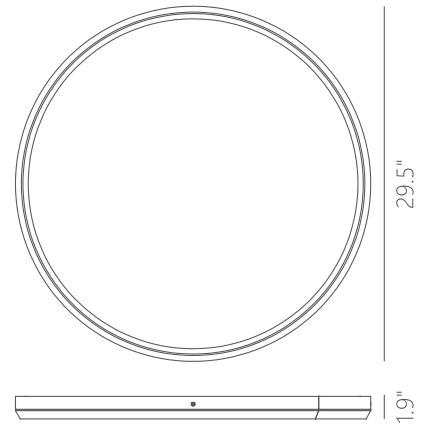

PROJECT			
DATE		TYPE	

Skylight

DETAILS

Material: Aluminum
Color Temp.: 3000K
CRI (Ra): ≥90
Lamp Shade: Acrylic
LED Rated Life: ≈50,000 Hours
Finishes: SDG-Satin Dark-gray
Dimming: 100%-10%

Dimmable with ELV or TRIAC Dimmer (Not Included)

Wattage: 64W
Voltage: 100~130V
Size: 29.5" Dia. x 1.9"H
Total Lumens: 7680
Delivered Lumens: 5376