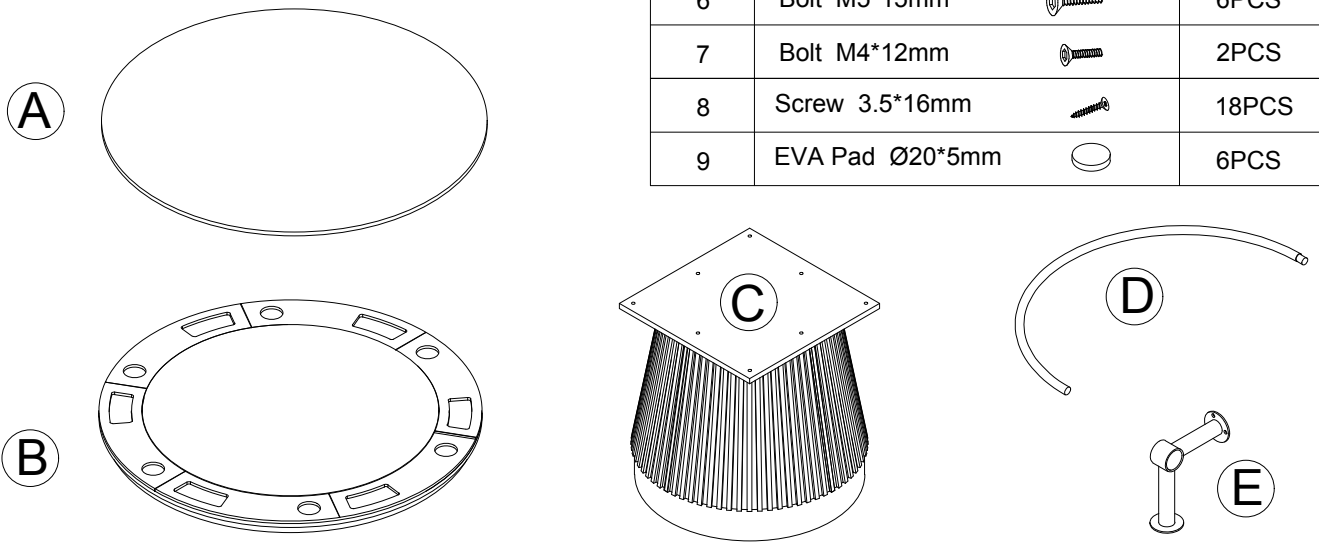

User Manual
Prohibition 60" Poker Table

MODEL:PRO60TBL

Read this instruction carefully. Refer hardware and furniture parts list for guidance. Be sure all parts are complete before assembling. Place all wooden furniture parts on a clean and flat soft surface to prevent scratches. Refer steps provided as assembling guide.

| PART LIST | | |
|-----------|--------------|------|
| ITEM | DESCRIPTION | QTY |
| A | Table Top | 1PC |
| B | Playing Top | 1PC |
| C | Table Base | 1PC |
| D | Foot rail | 2PCS |
| E | Rail Support | 6PCS |

| HARDWARE LIST | | | |
|---------------|--------------------|---|-------|
| ITEM | DESCRIPTION | | QTY |
| 1 | Bolt Ø5/16"*1-3/4" |  | 4PCS |
| 2 | Washer Ø5/16" |  | 4PCS |
| 3 | Lock Washer Ø5/16" |  | 4PCS |
| 4 | Allen Washer 5mm |  | 1PC |
| 5 | Allen Washer 3mm |  | 1PC |
| 6 | Bolt M5*15mm |  | 6PCS |
| 7 | Bolt M4*12mm |  | 2PCS |
| 8 | Screw 3.5*16mm |  | 18PCS |
| 9 | EVA Pad Ø20*5mm |  | 6PCS |