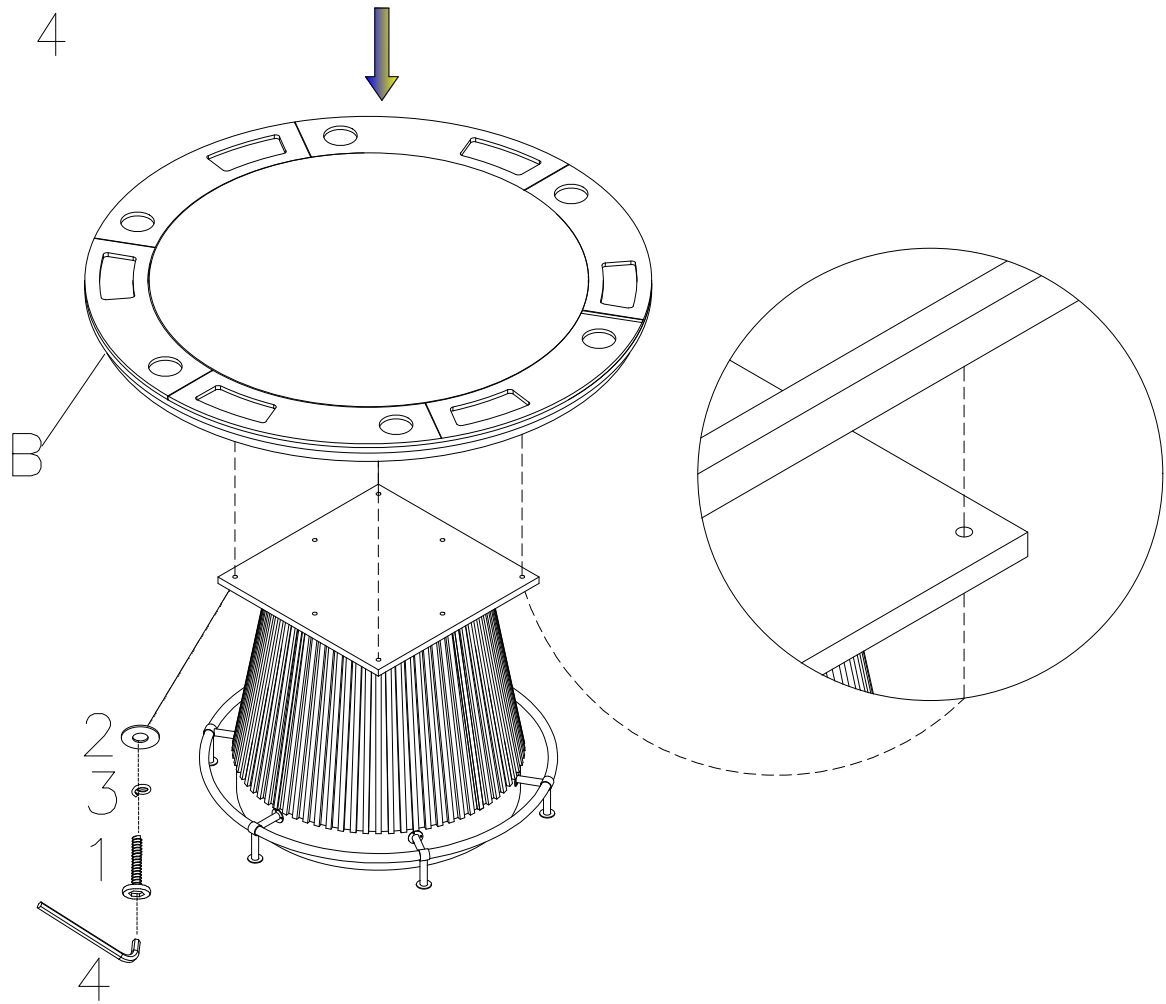

STEP 4

STEP 5 * This step is for changing new table insert only when needed.