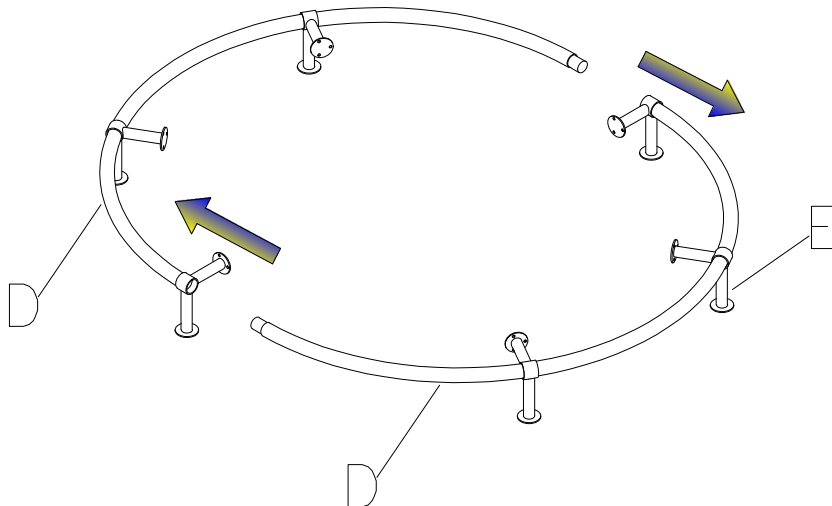

MODEL:PRO60TBL

Read this instruction carefully. Refer hardware and furniture parts list for guidance. Be sure all parts are complete before assembling. Place all wooden furniture parts on a clean and flat soft surface to prevent scratches. Refer steps provided as assembling guide.

PART LIST		
ITEM	DESCRIPTION	QTY
A	Table Top	1PC
B	Playing Top	1PC
C	Table Base	1PC
D	Foot rail	2PCS
E	Rail Support	6PCS

HARDWARE LIST			
ITEM	DESCRIPTION		QTY
1	Bolt Ø5/16"*1-3/4"		4PCS
2	Washer Ø5/16"		4PCS
3	Lock Washer Ø5/16"		4PCS
4	Allen Washer 5mm		1PC
5	Allen Washer 3mm		1PC
6	Bolt M5*15mm		6PCS
7	Bolt M4*12mm		2PCS
8	Screw 3.5*16mm		18PCS
9	EVA Pad Ø20*5mm		6PCS

STEP 1