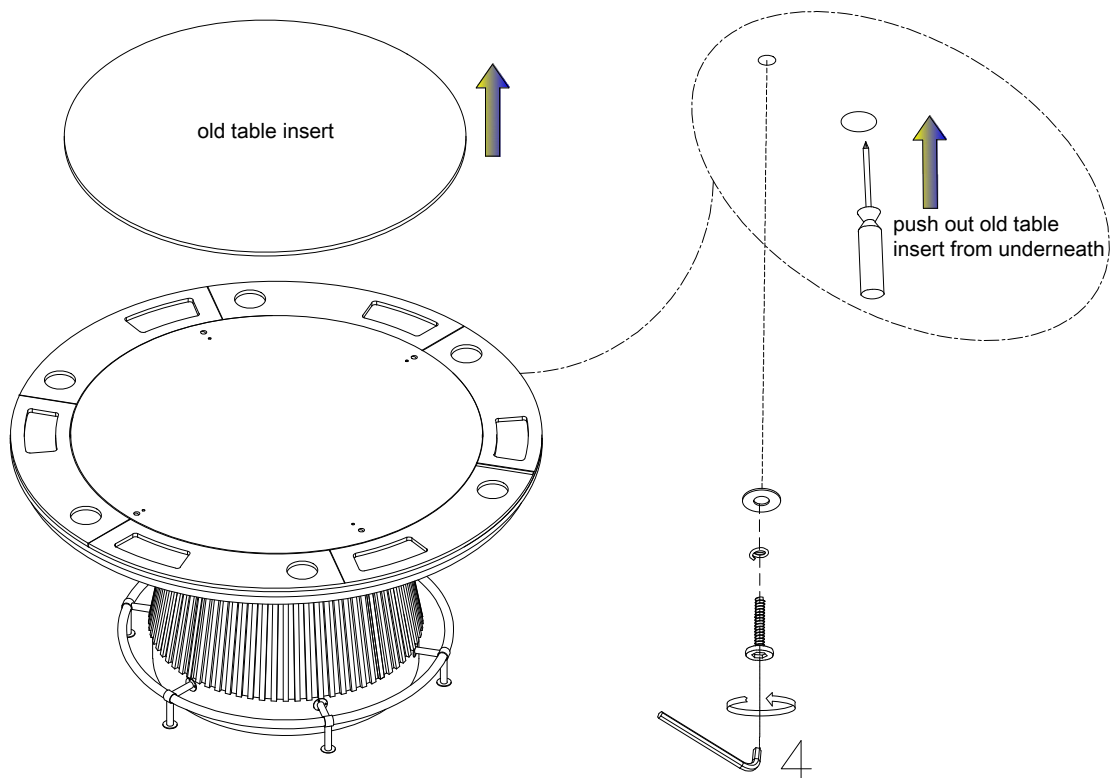

| PART LIST | | |
|-----------|--------------|------|
| ITEM | DESCRIPTION | QTY |
| A | Table Top | 1PC |
| B | Playing Top | 1PC |
| C | Table Base | 1PC |
| D | Foot rail | 2PCS |
| E | Rail Support | 6PCS |

| HARDWARE LIST | | | |
|---------------|--------------------|---|-------|
| ITEM | DESCRIPTION | | QTY |
| 1 | Bolt Ø5/16"*1-3/4" |  | 4PCS |
| 2 | Washer Ø5/16" |  | 4PCS |
| 3 | Lock Washer Ø5/16" |  | 4PCS |
| 4 | Allen Washer 5mm |  | 1PC |
| 5 | Allen Washer 3mm |  | 1PC |
| 6 | Bolt M5*15mm |  | 6PCS |
| 7 | Bolt M4*12mm |  | 2PCS |
| 8 | Screw 3.5*16mm |  | 18PCS |
| 9 | EVA Pad Ø20*5mm |  | 6PCS |

STEP 1

STEP 2

STEP 3

STEP 4

STEP 5 * This step is for changing new table insert only when needed.

STEP 6

STEP 7