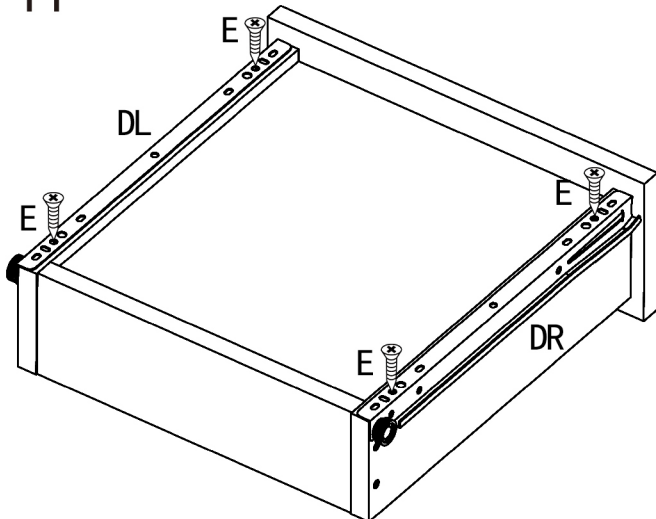

Assembly Instruction

Accessories list

	Parts	Specification	Carton	Pcs		Parts	Specification	Carton	Pcs
A		6×40mm	1/1	X 16	B		15×11	1/1	X 16
C		12 inches	1/1	X 2	D		8×40	1/1	X 2
E		3.5×14mm	1/1	X 36	F		5×40/#3	1/1	X 20/1
G		68×70	1/1	X 4	H		600Wooden leg	1/1	X 4
J		400Wooden leg	1/1	X 4	K		4×18mm	1/1	X 2
L		21mm	1/1	X 20	M		6×25/8×14	1/1	X 8
N		Handle	1/1	X 2	P		USB	1/1	X 1

X2

10

Ax8 Bx8 Lx8 Nx2 Kx2

X2

11

Ex8 DLx2 DRx2

X2

12