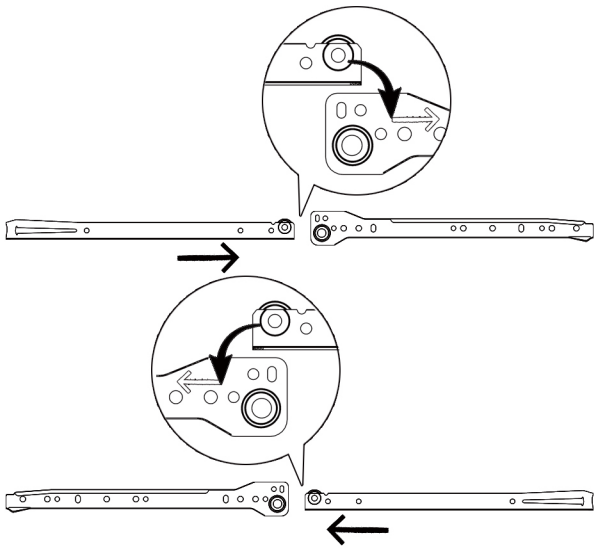

1

2

3

Hx4 Mx8

4

Ex4 CLx1 CRx1

5

Ex4 CLx1 CRx1

6

Fx12 Lx4