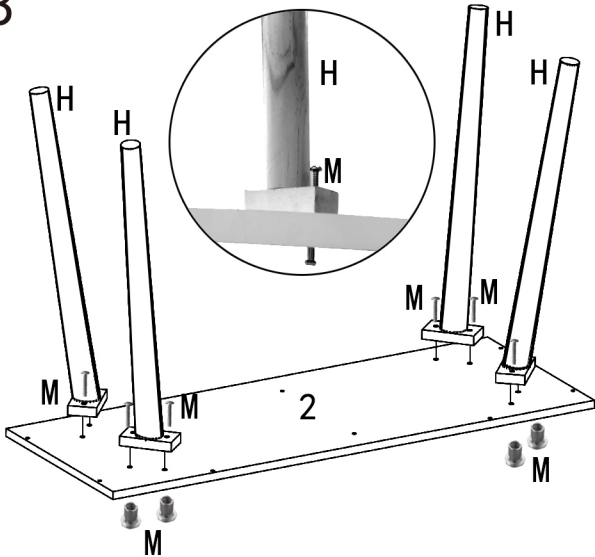

Assembly Instruction

Accessories list

	Parts	Specification	Carton	Pcs		Parts	Specification	Carton	Pcs
A		6×40mm	1/1	X 16	B		15×11	1/1	X 16
C		12 inches	1/1	X 2	D		8×40	1/1	X 2
E		3.5×14mm	1/1	X 36	F		5×40/#3	1/1	X 20/1
G		68×70	1/1	X 4	H		600Wooden leg	1/1	X 4
J		400Wooden leg	1/1	X 4	K		4×18mm	1/1	X 2
L		21mm	1/1	X 20	M		6×25/8×14	1/1	X 8
N		Handle	1/1	X 2	P		USB	1/1	X 1

Company: (mm)

1		X1	800x400	1/1	2		X1	800x380	1/1
3		X1	380x120	1/1	4		X1	380x120	1/1
5		X1	364x120	1/1	6		X1	768x120	1/1
7		X2	372x116	1/1	8		X2	300x85	1/1
9		X2	300x85	1/1	10		X2	322.5x85	1/1
11		X2	331.5x293	1/1	12		X1	449x400	1/1
13		X1	350x230	1/1					

1

2

3

Hx4 Mx8

4

Ex4 CLx1 CRx1

5

Ex4 CLx1 CRx1