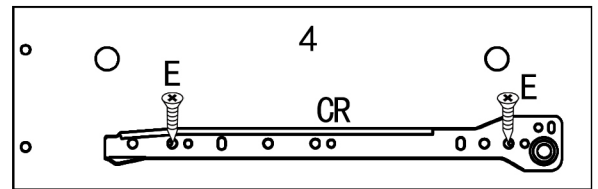

Assembly Instruction

Accessories list

	Parts	Specification	Carton	Pcs		Parts	Specification	Carton	Pcs
A		6×40mm	1/1	X 16	B		15×11	1/1	X 16
C		12 inches	1/1	X 2	D		8×40	1/1	X 2
E		3.5×14mm	1/1	X 36	F		5×40/#3	1/1	X 20/1
G		68×70	1/1	X 4	H		600Wooden leg	1/1	X 4
J		400Wooden leg	1/1	X 4	K		4×18mm	1/1	X 2
L		21mm	1/1	X 20	M		6×25/8×14	1/1	X 8
N		Handle	1/1	X 2	P		USB	1/1	X 1

1

2

3

Hx4 Mx8

4

Ex4 CLx1 CRx1

5

Ex4 CLx1 CRx1