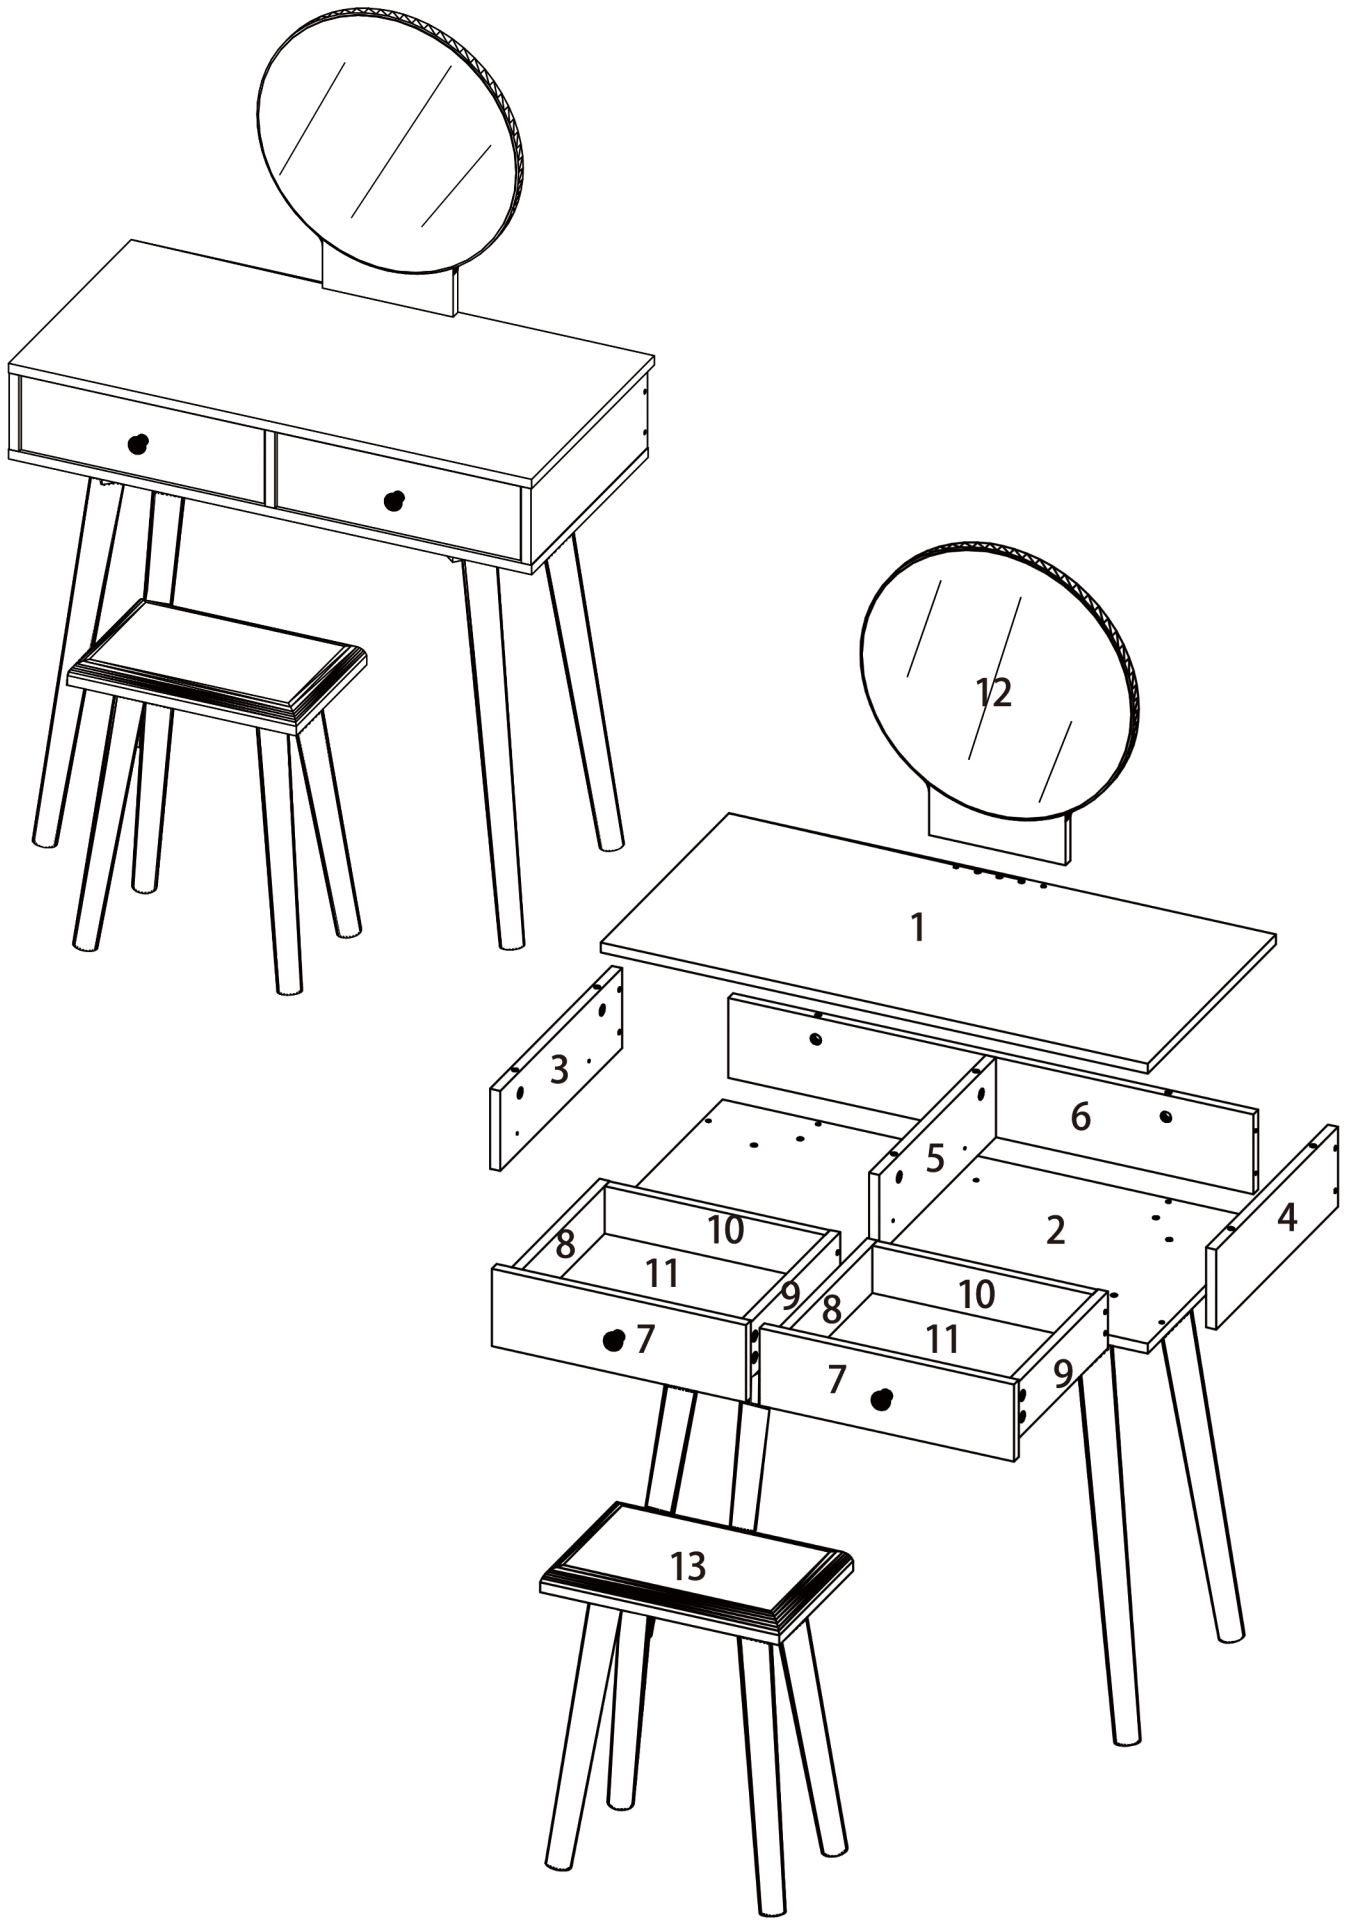

Assembly Instruction

Accessories list

	Parts	Specification	Carton	Pcs		Parts	Specification	Carton	Pcs
A		6×40mm	1/1	X 16	B		15×11	1/1	X 16
C		12 inches	1/1	X 2	D		8×40	1/1	X 2
E		3.5×14mm	1/1	X 36	F		5×40/#3	1/1	X 20/1
G		68×70	1/1	X 4	H		600Wooden leg	1/1	X 4
J		400Wooden leg	1/1	X 4	K		4×18mm	1/1	X 2
L		21mm	1/1	X 20	M		6×25/8×14	1/1	X 8
N		Handle	1/1	X 2	P		USB	1/1	X 1

Company: (mm)

1		X1	800x400	1/1	2		X1	800x380	1/1
3		X1	380x120	1/1	4		X1	380x120	1/1
5		X1	364x120	1/1	6		X1	768x120	1/1
7		X2	372x116	1/1	8		X2	300x85	1/1
9		X2	300x85	1/1	10		X2	322.5x85	1/1
11		X2	331.5x293	1/1	12		X1	449x400	1/1
13		X1	350x230	1/1					