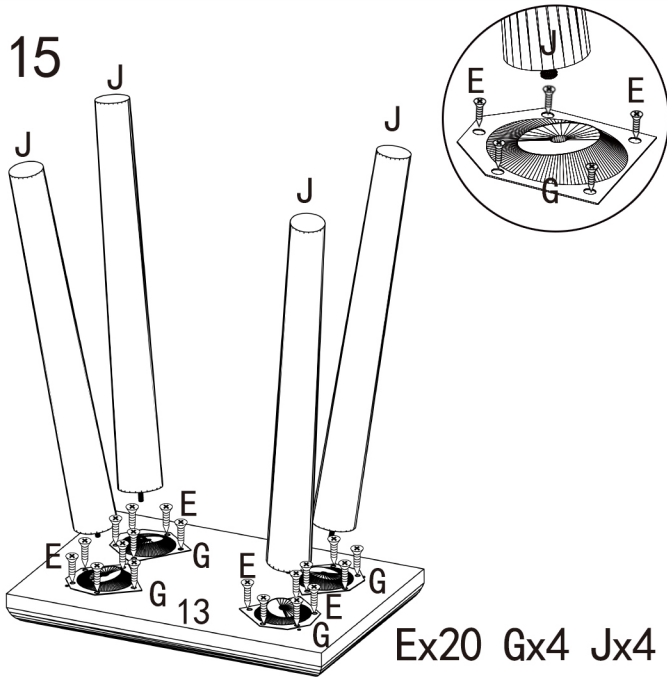

Assembly Instruction

Accessories list

	Parts	Specification	Carton	Pcs		Parts	Specification	Carton	Pcs
A		6×40mm	1/1	X 16	B		15×11	1/1	X 16
C		12 inches	1/1	X 2	D		8×40	1/1	X 2
E		3.5×14mm	1/1	X 36	F		5×40/#3	1/1	X 20/1
G		68×70	1/1	X 4	H		600Wooden leg	1/1	X 4
J		400Wooden leg	1/1	X 4	K		4×18mm	1/1	X 2
L		21mm	1/1	X 20	M		6×25/8×14	1/1	X 8
N		Handle	1/1	X 2	P		USB	1/1	X 1

X2

10

Ax8 Bx8 Lx8 Nx2 Kx2

X2

11

Ex8 DLx2 DRx2

X2

12

13

Dx2 Fx2

14

Px1

15

Ex20 Gx4 Jx4

16