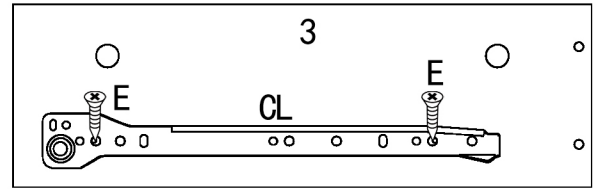

Assembly Instruction

Accessories list

	Parts	Specification	Carton	Pcs		Parts	Specification	Carton	Pcs
A		6×40mm	1/1	X 16	B		15×11	1/1	X 16
C		12 inches	1/1	X 2	D		8×40	1/1	X 2
E		3.5×14mm	1/1	X 36	F		5×40/#3	1/1	X 20/1
G		68×70	1/1	X 4	H		600Wooden leg	1/1	X 4
J		400Wooden leg	1/1	X 4	K		4×18mm	1/1	X 2
L		21mm	1/1	X 20	M		6×25/8×14	1/1	X 8
N		Handle	1/1	X 2	P		USB	1/1	X 1

1

2

3

Hx4 Mx8

4

Ex4 CLx1 CRx1

5

Ex4 CLx1 CRx1