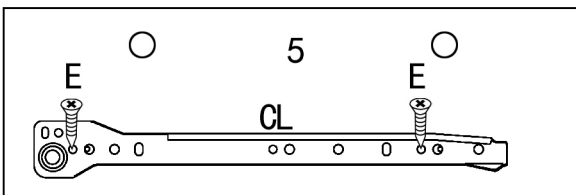

Assembly Instruction

Accessories list

	Parts	Specification	Carton	Pcs		Parts	Specification	Carton	Pcs
A		6×40mm	1/1	X 16	B		15×11	1/1	X 16
C		12 inches	1/1	X 2	D		8×40	1/1	X 2
E		3.5×14mm	1/1	X 36	F		5×40/#3	1/1	X 20/1
G		68×70	1/1	X 4	H		600Wooden leg	1/1	X 4
J		400Wooden leg	1/1	X 4	K		4×18mm	1/1	X 2
L		21mm	1/1	X 20	M		6×25/8×14	1/1	X 8
N		Handle	1/1	X 2	P		USB	1/1	X 1

1

2

3

Hx4 Mx8

4

Ex4 CLx1 CRx1

5

Ex4 CLx1 CRx1