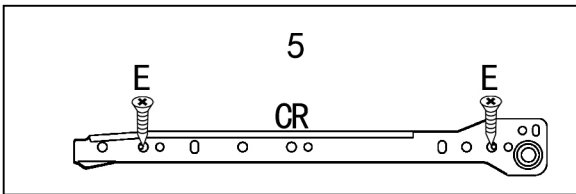

Assembly Instruction

Accessories list

	Parts	Specification	Carton	Pcs		Parts	Specification	Carton	Pcs
A		6×40mm	1/1	X 16	B		15×11	1/1	X 16
C		12 inches	1/1	X 2	D		8×40	1/1	X 2
E		3.5×14mm	1/1	X 36	F		5×40/#3	1/1	X 20/1
G		68×70	1/1	X 4	H		600Wooden leg	1/1	X 4
J		400Wooden leg	1/1	X 4	K		4×18mm	1/1	X 2
L		21mm	1/1	X 20	M		6×25/8×14	1/1	X 8
N		Handle	1/1	X 2	P		USB	1/1	X 1

1

2

3

Hx4 Mx8

4

Ex4 CLx1 CRx1

5

Ex4 CLx1 CRx1