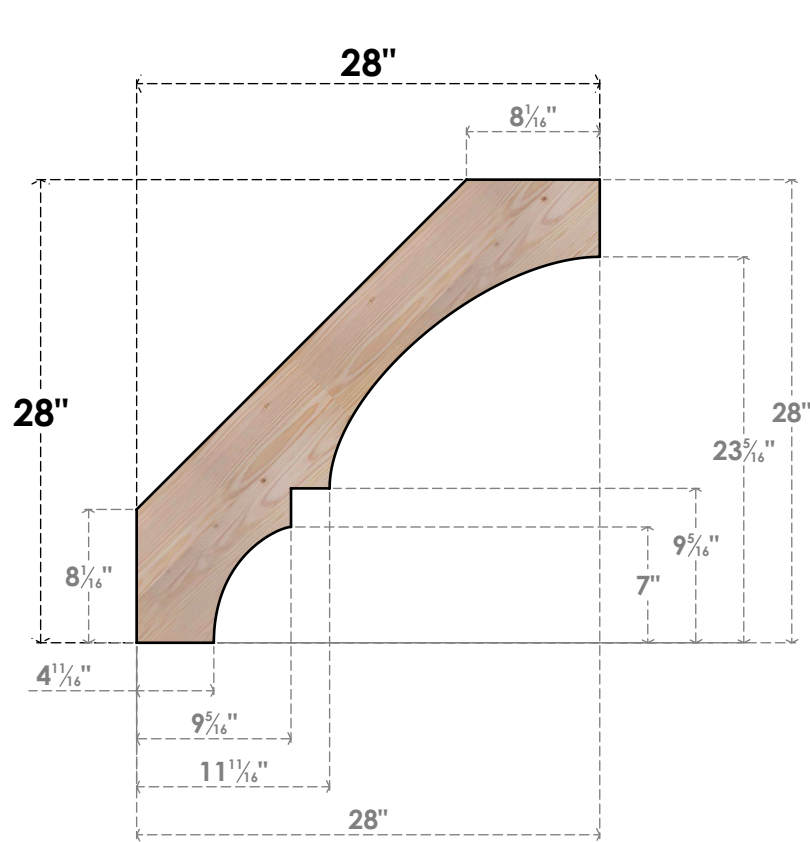

BRC04X28X28BOA00SDF

3 1/2"W X 28"D X 28"H BALBOA SMOOTH BRACE, DOUGLAS FIR

SIDE

FRONT

EKENA MILLWORK
 2300 WEST MAIN ST.
 CLARKSVILLE, TX 75426
 TOLL FREE: 866-607-0453
 WWW.EKENAMILLWORK.COM

NOTES

1. INSTALLATION TO BE COMPLETED IN ACCORDANCE WITH MANUFACTURER'S SPECIFICATIONS.
2. DRAWING MAY NOT BE TO SCALE
3. THIS DRAWING IS INTENDED FOR DESIGN AND PLANNING PURPOSES ONLY.
4. ALL INFORMATION CONTAINED HEREIN WAS CURRENT AT THE TIME OF DEVELOPMENT BUT MUST BE REVIEWED AND APPROVED BY THE PRODUCT MANUFACTURER TO BE CONSIDERED ACCURATE.
5. PRODUCTS ARE NOT KILN DRIED. THIS ITEM IS UNIQUE AND WILL CONTAIN THE NATURAL VARIATIONS THAT THE WOOD SPECIES OFFERS. THIS MAY RESULT IN VARIATIONS UP TO 1/4"