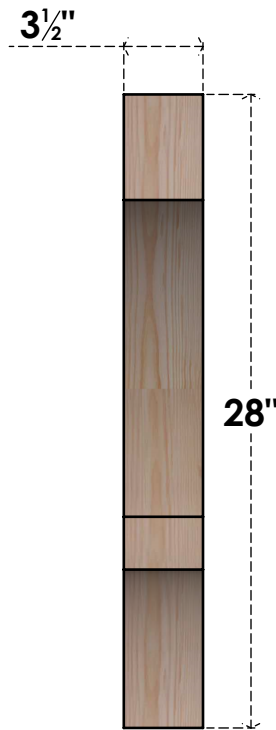

BRC04X28X28BOA00SDF

3 1/2"W X 28"D X 28"H BALBOA SMOOTH BRACE, DOUGLAS FIR

SIDE

FRONT

EKENA MILLWORK
 2300 WEST MAIN ST.
 CLARKSVILLE, TX 75426
 TOLL FREE: 866-607-0453
 WWW.EKENAMILLWORK.COM

NOTES

1. INSTALLATION TO BE COMPLETED IN ACCORDANCE WITH MANUFACTURER'S SPECIFICATIONS.
2. DRAWING MAY NOT BE TO SCALE
3. THIS DRAWING IS INTENDED FOR DESIGN AND PLANNING PURPOSES ONLY.
4. ALL INFORMATION CONTAINED HEREIN WAS CURRENT AT THE TIME OF DEVELOPMENT BUT MUST BE REVIEWED AND APPROVED BY THE PRODUCT MANUFACTURER TO BE CONSIDERED ACCURATE.
5. PRODUCTS ARE NOT KILN DRIED. THIS ITEM IS UNIQUE AND WILL CONTAIN THE NATURAL VARIATIONS THAT THE WOOD SPECIES OFFERS. THIS MAY RESULT IN VARIATIONS UP TO 1/4"