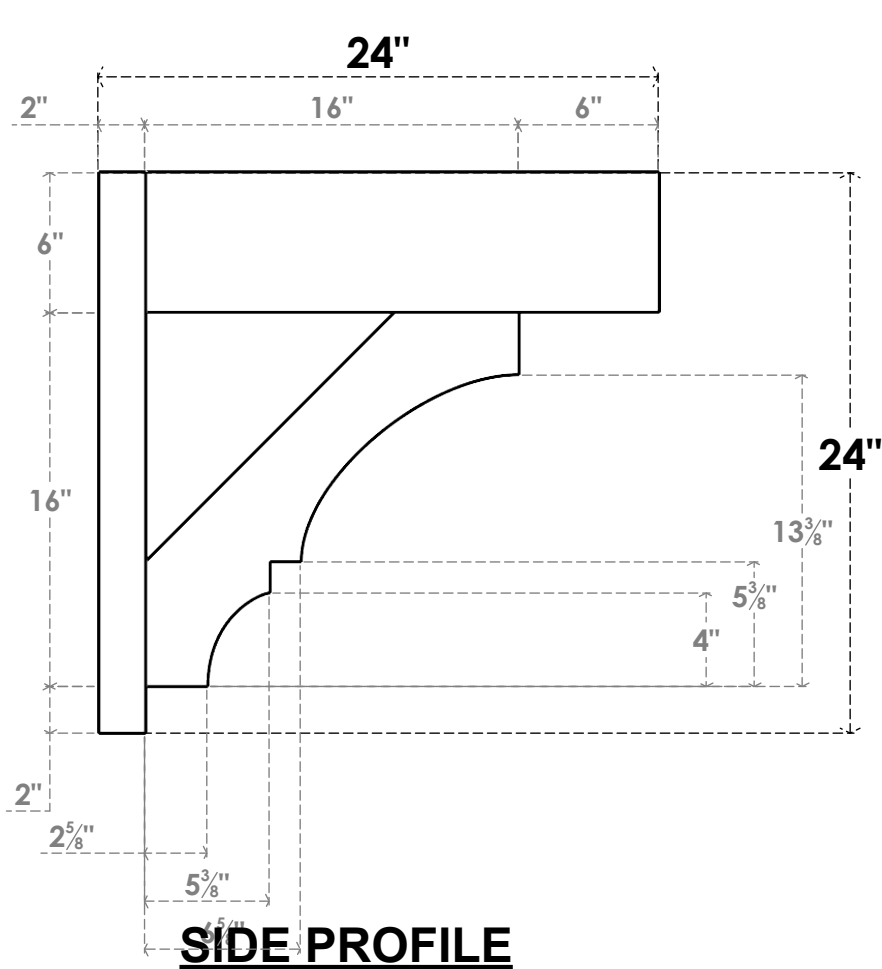

# ITEM NUMBER: OUTUROC060X080X24000X24000X060X020X060BOA44RCPR

6"W TOP X 8"W BACK X 24"D X 24"H X 6"T TOP X 2"T BACK TIMBERTHANE ROUGH CEDAR BALBOA FAUX WOOD OPEN OUTLOOKER, BLOCK TOP AND BACK, 6"W CLOSED BRACE, PRIMED TAN

### NOTES

1. INSTALLATION TO BE COMPLETED IN ACCORDANCE WITH MANUFACTURER'S SPECIFICATIONS.
2. DRAWING MAY NOT BE TO SCALE
3. THIS DRAWING IS INTENDED FOR DESIGN AND PLANNING PURPOSES ONLY.
4. ALL INFORMATION CONTAINED HEREIN WAS CURRENT AT THE TIME OF DEVELOPMENT BUT MUST BE REVIEWED AND APPROVED BY THE PRODUCT MANUFACTURER TO BE CONSIDERED ACCURATE.
5. TIMBERTHANE ARCHITECTURAL PRODUCTS ARE MADE FROM HIGH DENSITY URETHANE AND COME FACTORY PRIMED