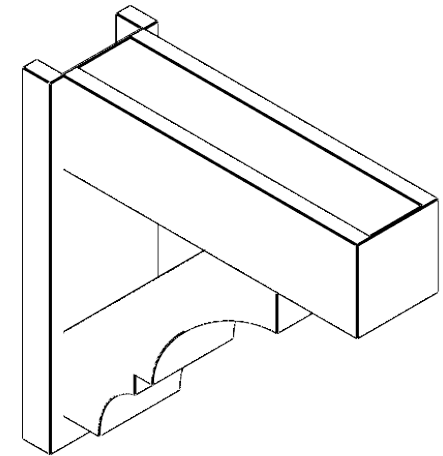

# ITEM NUMBER: OUTUROC060X080X24000X24000X060X020X060BOA44RCPR

6"W TOP X 8"W BACK X 24"D X 24"H X 6"T TOP X 2"T BACK TIMBERTHANE ROUGH CEDAR BALBOA FAUX WOOD OPEN OUTLOOKER, BLOCK TOP AND BACK, 6"W CLOSED BRACE, PRIMED TAN