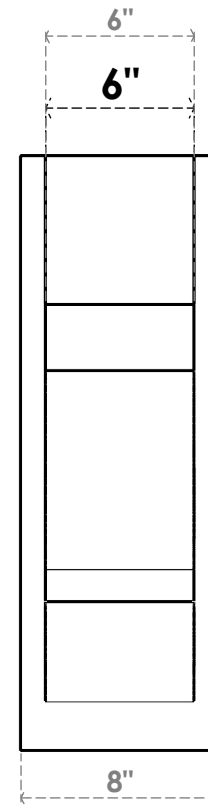

# ITEM NUMBER: OUTUROC060X080X24000X24000X060X020X060BOA44RCPR

6"W TOP X 8"W BACK X 24"D X 24"H X 6"T TOP X 2"T BACK TIMBERTHANE ROUGH CEDAR BALBOA FAUX WOOD OPEN OUTLOOKER, BLOCK TOP AND BACK, 6"W CLOSED BRACE, PRIMED TAN

EKENA MILLWORK  
 2300 WEST MAIN ST.  
 CLARKSVILLE, TX 75426  
 TOLL FREE: 866-607-0453  
 WWW.EKENAMILLWORK.COM

### NOTES

1. INSTALLATION TO BE COMPLETED IN ACCORDANCE WITH MANUFACTURER'S SPECIFICATIONS.
2. DRAWING MAY NOT BE TO SCALE
3. THIS DRAWING IS INTENDED FOR DESIGN AND PLANNING PURPOSES ONLY.
4. ALL INFORMATION CONTAINED HEREIN WAS CURRENT AT THE TIME OF DEVELOPMENT BUT MUST BE REVIEWED AND APPROVED BY THE PRODUCT MANUFACTURER TO BE CONSIDERED ACCURATE.
5. TIMBERTHANE ARCHITECTURAL PRODUCTS ARE MADE FROM HIGH DENSITY URETHANE AND COME FACTORY PRIMED