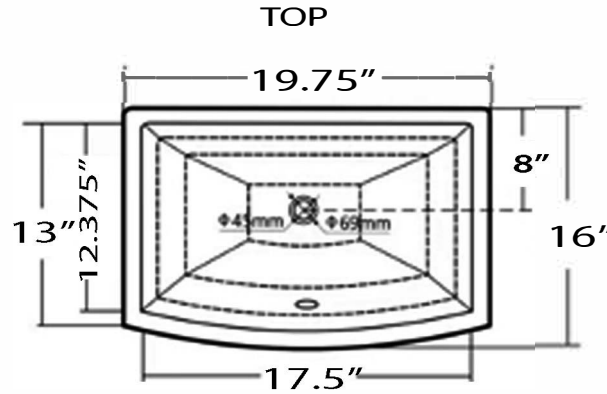

## Premium Ceramic Undermount Bath Sink

Overall Dimensions	Interior Basin	Overflow	Height, Depth	Drain Dimension
19.75" x 16"	17.5" x 12.375"	Yes	7.325", 5.25"	1.75"

### FEATURES

- Vitreous china, self rimming top mount sink
- 5.25" Bowl Depth
- Glazed Enamel Finish
- Limited Manufacturers Warranty
- Drain Opening is 1.75" - Drain not included with sink
- Nominal Dimensions, actual may vary by up to .25"
- Undermount Installation
- cUPC certified
- ASME: A112.19.2