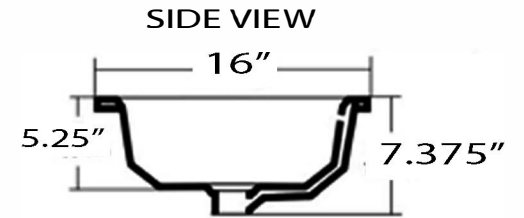

## Premium Ceramic Undermount Bath Sink

Overall Dimensions	Interior Basin	Overflow	Height, Depth	Drain Dimension
19.75" x 16"	17.5" x 12.375"	Yes	7.325", 5.25"	1.75"

### FEATURES

- Vitreous china, self rimming top mount sink
- 5.25" Bowl Depth
- Glazed Enamel Finish
- Limited Manufacturers Warranty
- Drain Opening is 1.75" - Drain not included with sink
- Nominal Dimensions, actual may vary by up to .25"
- Undermount Installation
- cUPC certified
- ASME: A112.19.2