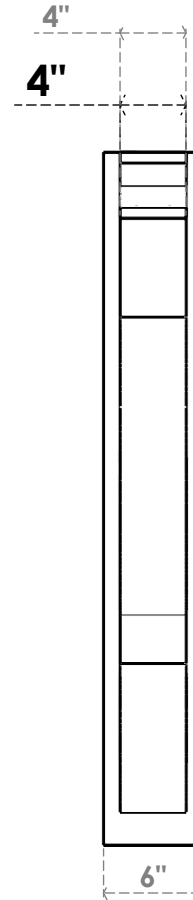

ITEM NUMBER: OUTUROC040X060X36000X42000X040X020X040BOA04RCPR

4"W TOP X 6"W BACK X 36"D X 42"H X 4"T TOP X 2"T BACK TIMBERTHANE ROUGH CEDAR BALBOA FAUX WOOD OPEN OUTLOOKER, TRADITIONAL TOP AND BLOCK BACK, 4"W CLOSED BRACE, PRIMED TAN

SIDE PROFILE

FRONT PROFILE

ISOMETRIC

GENERATED DATE : 07/05/2023

EKENA MILLWORK
2300 WEST MAIN ST.
CLARKSVILLE, TX 75426
TOLL FREE: 866-607-0453
WWW.EKENAMILLWORK.COM

NOTES

1. INSTALLATION TO BE COMPLETED IN ACCORDANCE WITH MANUFACTURER'S SPECIFICATIONS.
2. DRAWING MAY NOT BE TO SCALE
3. THIS DRAWING IS INTENDED FOR DESIGN AND PLANNING PURPOSES ONLY.
4. ALL INFORMATION CONTAINED HEREIN WAS CURRENT AT THE TIME OF DEVELOPMENT BUT MUST BE REVIEWED AND APPROVED BY THE PRODUCT MANUFACTURER TO BE CONSIDERED ACCURATE.
5. TIMBERTHANE ARCHITECTURAL PRODUCTS ARE MADE FROM HIGH DENSITY URETHANE AND COME FACTORY PRIMED