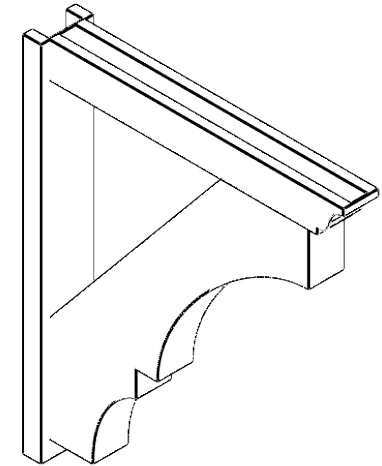

ITEM NUMBER: OUTUROC040X060X36000X42000X040X020X040BOA04RCPR

4"W TOP X 6"W BACK X 36"D X 42"H X 4"T TOP X 2"T BACK TIMBERTHANE ROUGH CEDAR BALBOA FAUX WOOD OPEN OUTLOOKER, TRADITIONAL TOP AND BLOCK BACK, 4"W CLOSED BRACE, PRIMED TAN

SIDE PROFILE

FRONT PROFILE

ISOMETRIC

GENERATED DATE : 07/05/2023

EKENA MILLWORK
2300 WEST MAIN ST.
CLARKSVILLE, TX 75426
TOLL FREE: 866-607-0453
WWW.EKENAMILLWORK.COM

NOTES

1. INSTALLATION TO BE COMPLETED IN ACCORDANCE WITH MANUFACTURER'S SPECIFICATIONS.
2. DRAWING MAY NOT BE TO SCALE
3. THIS DRAWING IS INTENDED FOR DESIGN AND PLANNING PURPOSES ONLY.
4. ALL INFORMATION CONTAINED HEREIN WAS CURRENT AT THE TIME OF DEVELOPMENT BUT MUST BE REVIEWED AND APPROVED BY THE PRODUCT MANUFACTURER TO BE CONSIDERED ACCURATE.
5. TIMBERTHANE ARCHITECTURAL PRODUCTS ARE MADE FROM HIGH DENSITY URETHANE AND COME FACTORY PRIMED