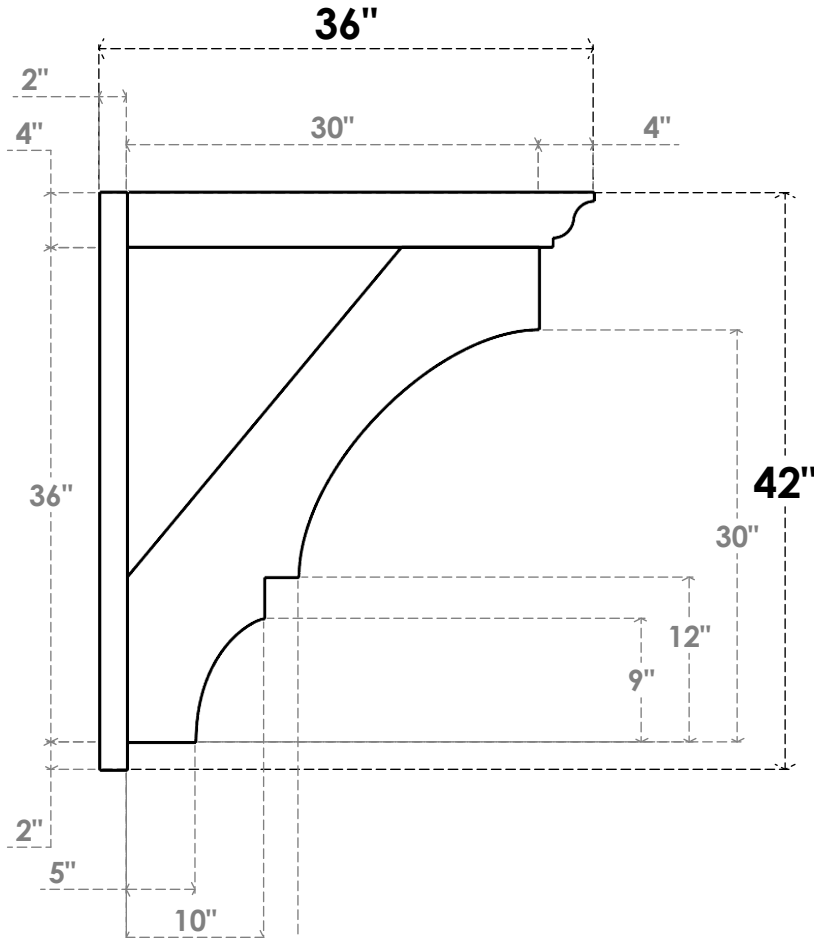

ITEM NUMBER: OUTUROC040X060X36000X42000X040X020X040BOA04RCPR

4"W TOP X 6"W BACK X 36"D X 42"H X 4"T TOP X 2"T BACK TIMBERTHANE ROUGH CEDAR BALBOA FAUX WOOD OPEN OUTLOOKER, TRADITIONAL TOP AND BLOCK BACK, 4"W CLOSED BRACE, PRIMED TAN

SIDE PROFILE

FRONT PROFILE

ISOMETRIC

GENERATED DATE : 07/05/2023

EKENA MILLWORK
2300 WEST MAIN ST.
CLARKSVILLE, TX 75426
TOLL FREE: 866-607-0453
WWW.EKENAMILLWORK.COM

NOTES

1. INSTALLATION TO BE COMPLETED IN ACCORDANCE WITH MANUFACTURER'S SPECIFICATIONS.
2. DRAWING MAY NOT BE TO SCALE
3. THIS DRAWING IS INTENDED FOR DESIGN AND PLANNING PURPOSES ONLY.
4. ALL INFORMATION CONTAINED HEREIN WAS CURRENT AT THE TIME OF DEVELOPMENT BUT MUST BE REVIEWED AND APPROVED BY THE PRODUCT MANUFACTURER TO BE CONSIDERED ACCURATE.
5. TIMBERTHANE ARCHITECTURAL PRODUCTS ARE MADE FROM HIGH DENSITY URETHANE AND COME FACTORY PRIMED