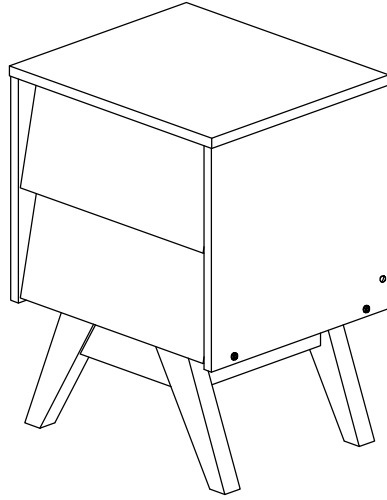

Assembly Instruction

Part List

Assembly Instruction

<i>Hardware List</i>			
No.	SHAPE	DESCRIPTION	Qty.
1		8x25mm Wood Dowel	24Pcs
2		15MM Myfix Minifix	8Sets
3		M5x8mm Screw (Euro Screw)	8Pcs
4		M3x16mm Screw	4Pcs
5		M3.5x15mm Screw	16Pcs
6		M4x38mm Screw	18Pcs
7		M4x50mm Screw	6Pcs
8		JCBC - Blot M6x40mm	4Pcs
9		L Bracket	4 Pcs
10		Nail Leg	4Pcs

11		L Key	1Pc
12		Z Bracket (Big)	2Pcs
13		Metal Drawer Slide 12" (300mm)	2 Sets
14		Minifix Cap	4Pcs
15		Screw Cap	2Pcs
16		Metal Cross Bar 368x25x25mm	2Pcs

STEP 1

Assembly Instruction

STEP 2

STEP 3

Assembly Instruction