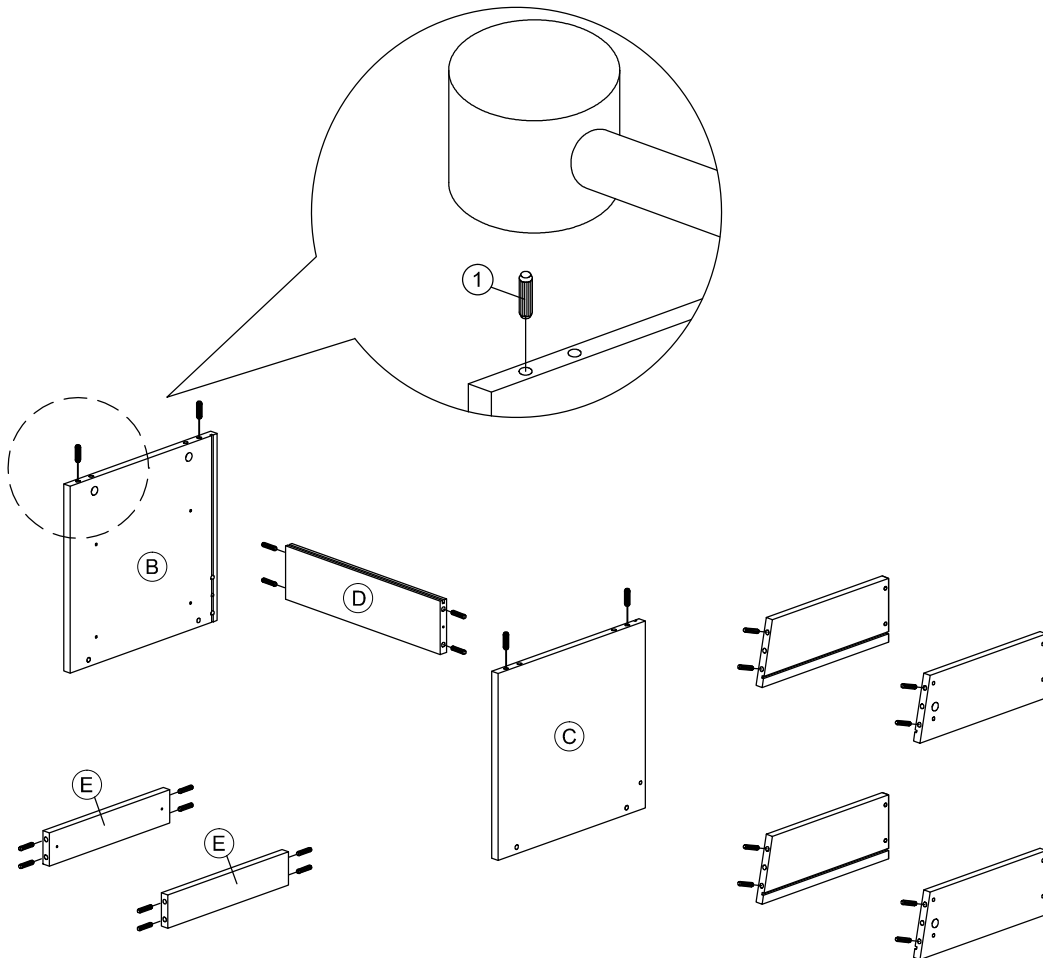

Assembly Instruction

Part List

Assembly Instruction

<i>Hardware List</i>			
No.	SHAPE	DESCRIPTION	Qty.
1		8x25mm Wood Dowel	24Pcs
2		15MM Myfix Minifix	8Sets
3		M5x8mm Screw (Euro Screw)	8Pcs
4		M3x16mm Screw	4Pcs
5		M3.5x15mm Screw	16Pcs
6		M4x38mm Screw	18Pcs
7		M4x50mm Screw	6Pcs
8		JCBC - Blot M6x40mm	4Pcs
9		L Bracket	4 Pcs
10		Nail Leg	4Pcs

11		L Key	1Pc
12		Z Bracket (Big)	2Pcs
13		Metal Drawer Slide 12" (300mm)	2 Sets
14		Minifix Cap	4Pcs
15		Screw Cap	2Pcs
16		Metal Cross Bar 368x25x25mm	2Pcs

STEP 1

Assembly Instruction

STEP 2

STEP 3

Assembly Instruction