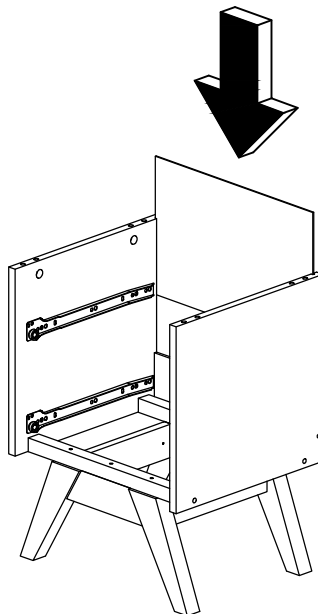

Assembly Instruction

Part List

Assembly Instruction

<i>Hardware List</i>			
No.	SHAPE	DESCRIPTION	Qty.
1		8x25mm Wood Dowel	24Pcs
2		15MM Myfix Minifix	8Sets
3		M5x8mm Screw (Euro Screw)	8Pcs
4		M3x16mm Screw	4Pcs
5		M3.5x15mm Screw	16Pcs
6		M4x38mm Screw	18Pcs
7		M4x50mm Screw	6Pcs
8		JCBC - Blot M6x40mm	4Pcs
9		L Bracket	4 Pcs
10		Nail Leg	4Pcs

STEP 4

STEP 5

STEP 6

Assembly Instruction

STEP 7

STEP 8

STEP 9

Assembly Instruction