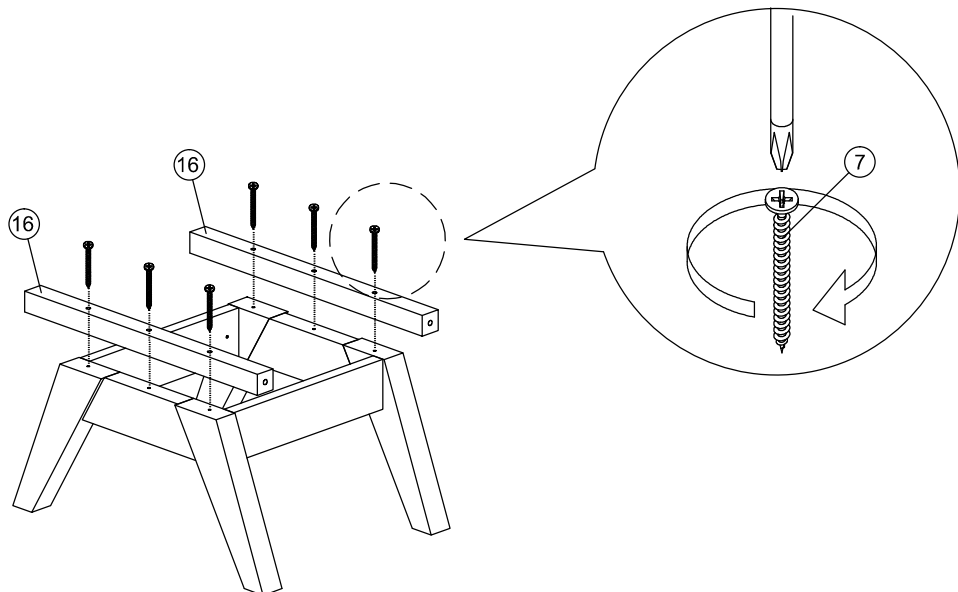

Assembly Instruction

Part List

Assembly Instruction

<i>Hardware List</i>			
No.	SHAPE	DESCRIPTION	Qty.
1		8x25mm Wood Dowel	24Pcs
2		15MM Myfix Minifix	8Sets
3		M5x8mm Screw (Euro Screw)	8Pcs
4		M3x16mm Screw	4Pcs
5		M3.5x15mm Screw	16Pcs
6		M4x38mm Screw	18Pcs
7		M4x50mm Screw	6Pcs
8		JCBC - Blot M6x40mm	4Pcs
9		L Bracket	4 Pcs
10		Nail Leg	4Pcs

11		L Key	1Pc
12		Z Bracket (Big)	2Pcs
13		Metal Drawer Slide 12" (300mm)	2 Sets
14		Minifix Cap	4Pcs
15		Screw Cap	2Pcs
16		Metal Cross Bar 368x25x25mm	2Pcs

STEP 1

Assembly Instruction

STEP 2

STEP 3

Assembly Instruction

STEP 4

STEP 5

STEP 6

Assembly Instruction

STEP 7

STEP 8

STEP 9

Assembly Instruction