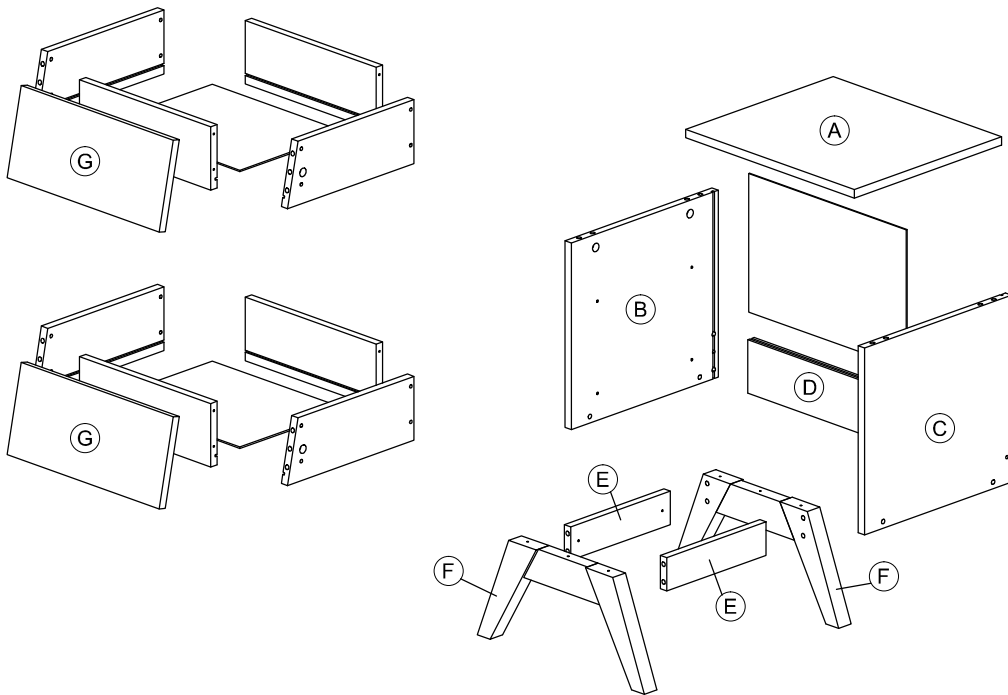

Assembly Instruction

Part List

Assembly Instruction

<i>Hardware List</i>			
No.	SHAPE	DESCRIPTION	Qty.
1		8x25mm Wood Dowel	24Pcs
2		15MM Myfix Minifix	8Sets
3		M5x8mm Screw (Euro Screw)	8Pcs
4		M3x16mm Screw	4Pcs
5		M3.5x15mm Screw	16Pcs
6		M4x38mm Screw	18Pcs
7		M4x50mm Screw	6Pcs
8		JCBC - Blot M6x40mm	4Pcs
9		L Bracket	4 Pcs
10		Nail Leg	4Pcs

11		L Key	1Pc
12		Z Bracket (Big)	2Pcs
13		Metal Drawer Slide 12" (300mm)	2 Sets
14		Minifix Cap	4Pcs
15		Screw Cap	2Pcs
16		Metal Cross Bar 368x25x25mm	2Pcs

STEP 1

Assembly Instruction

STEP 2

STEP 3

Assembly Instruction