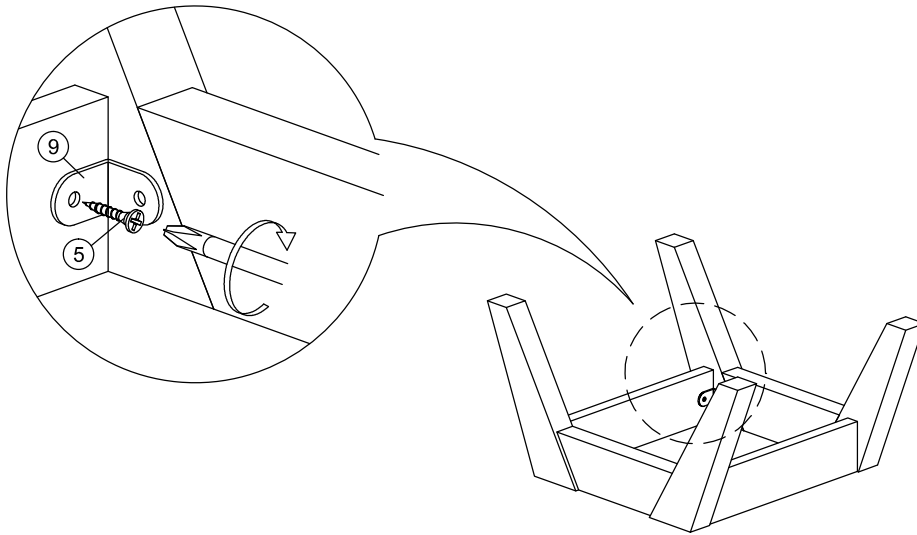

Assembly Instruction

STEP 4

STEP 5

STEP 6