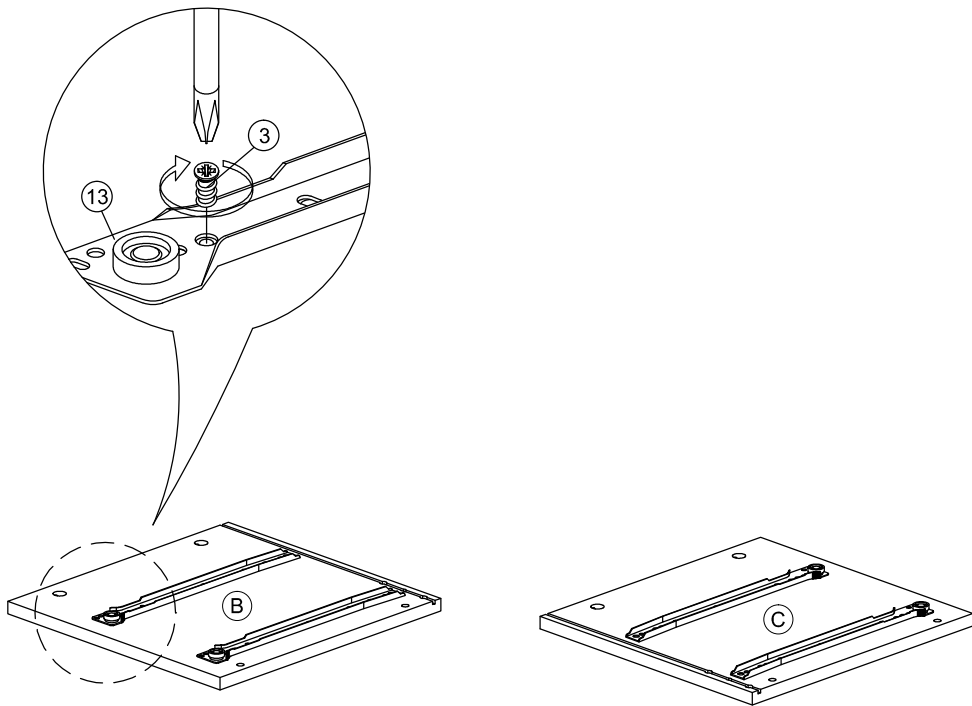

11		L Key	1Pc
12		Z Bracket (Big)	2Pcs
13		Metal Drawer Slide 12" (300mm)	2 Sets
14		Minifix Cap	4Pcs
15		Screw Cap	2Pcs
16		Metal Cross Bar 368x25x25mm	2Pcs

STEP 1

Assembly Instruction

STEP 2

STEP 3

Assembly Instruction