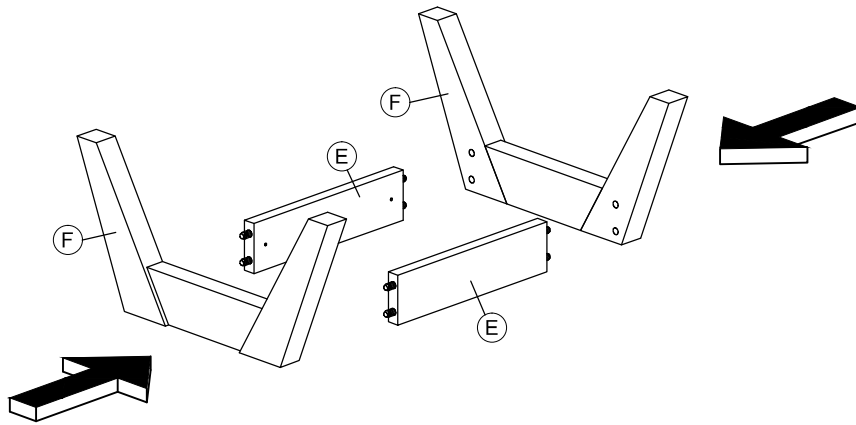

Assembly Instruction

STEP 4