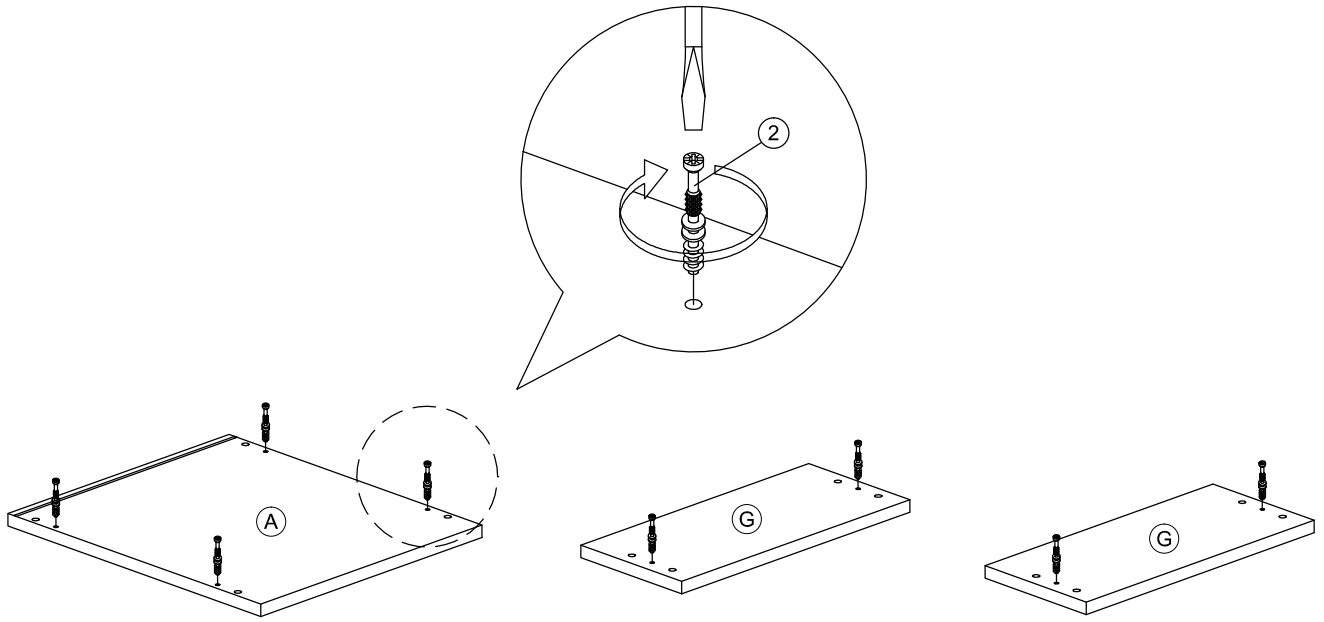

Assembly Instruction

Part List

Assembly Instruction

<i>Hardware List</i>			
No.	SHAPE	DESCRIPTION	Qty.
1		8x25mm Wood Dowel	24Pcs
2		15MM Myfix Minifix	8Sets
3		M5x8mm Screw (Euro Screw)	8Pcs
4		M3x16mm Screw	4Pcs
5		M3.5x15mm Screw	16Pcs
6		M4x38mm Screw	18Pcs
7		M4x50mm Screw	6Pcs
8		JCBC - Blot M6x40mm	4Pcs
9		L Bracket	4 Pcs
10		Nail Leg	4Pcs

11		L Key	1Pc
12		Z Bracket (Big)	2Pcs
13		Metal Drawer Slide 12" (300mm)	2 Sets
14		Minifix Cap	4Pcs
15		Screw Cap	2Pcs
16		Metal Cross Bar 368x25x25mm	2Pcs

STEP 1

Assembly Instruction

STEP 2

STEP 3

Assembly Instruction