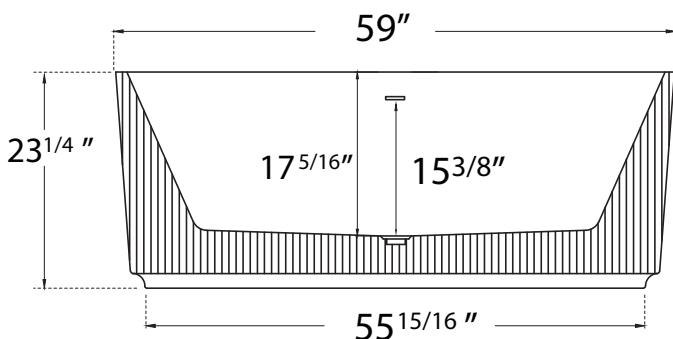

DIMENSION DETAILS

Freestanding Bathtub

MODEL No.Z34E8S

Z34E8S-59"

ADJUSTABLE FOOT: 4 PCS

(Side View)

(Top View)