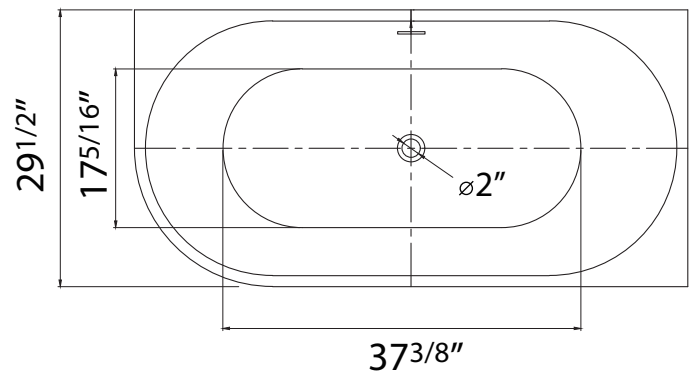

DIMENSION DETAILS

Freestanding Bathtub

MODEL No.Z34E8S

Z34E8S-59"

ADJUSTABLE FOOT: 4 PCS

(Side View)

(Top View)