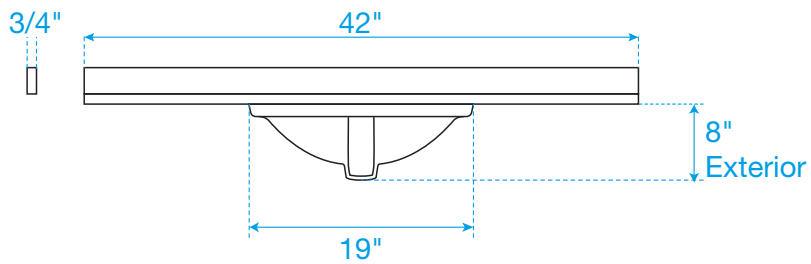

# WYNDHAM COLLECTION

TOP VIEW OF VANITY CABINET

\*Note: All measurements are  $\pm 1/4"$ .

WC-9292-42-SGL-VCA3

# WYNDHAM COLLECTION

Side splash is reversible.  
Note: All measurements are  $\pm 1/4"$ .

WC-VCA3-42-SGL-TOP