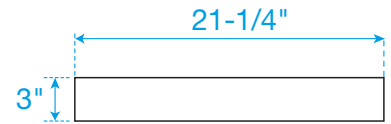

# WYNDHAM COLLECTION

TOP VIEW OF VANITY CABINET

\*Note: All measurements are  $\pm 1/4"$ .

WC-9292-42-SGL-VCA3

# WYNDHAM COLLECTION

Side splash is reversible.  
Note: All measurements are  $\pm 1/4"$ .

WC-VCA3-42-SGL-TOP