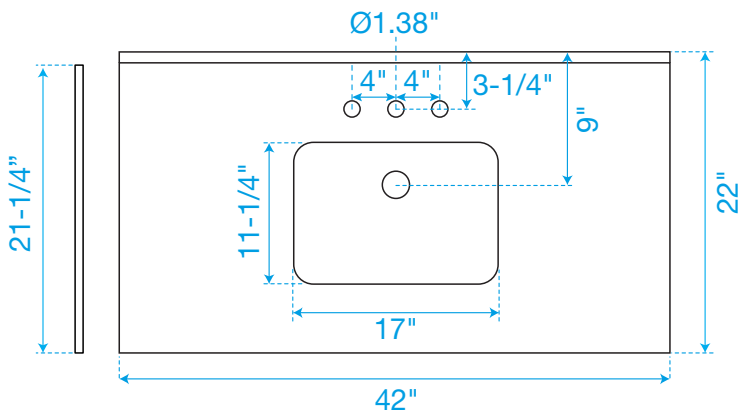

# WYNDHAM COLLECTION

TOP VIEW OF VANITY CABINET

\*Note: All measurements are  $\pm 1/4"$ .

WC-9292-42-SGL-VCA3

# WYNDHAM COLLECTION

Side splash is reversible.  
Note: All measurements are  $\pm 1/4"$ .

WC-VCA3-42-SGL-TOP