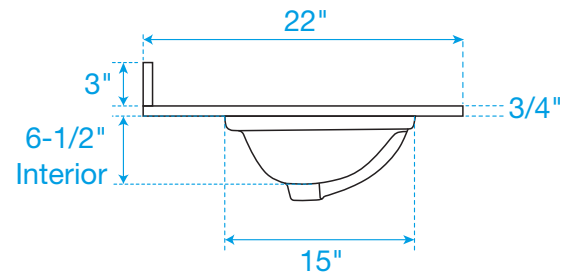

# WYNDHAM COLLECTION

TOP VIEW OF VANITY CABINET

\*Note: All measurements are  $\pm 1/4"$ .

WC-9292-42-SGL-VCA3

# WYNDHAM COLLECTION

Side splash is reversible.  
Note: All measurements are  $\pm 1/4"$ .

WC-VCA3-42-SGL-TOP