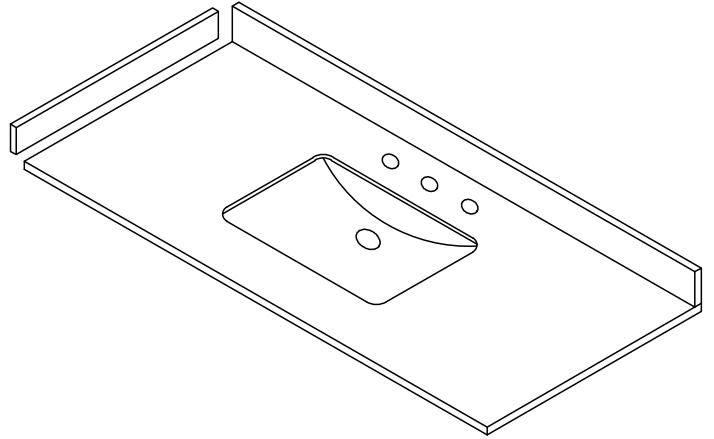

# WYNDHAM COLLECTION

TOP VIEW OF VANITY CABINET

\*Note: All measurements are  $\pm 1/4"$ .

WC-9292-42-SGL-VCA3

# WYNDHAM COLLECTION

Side splash is reversible.  
Note: All measurements are  $\pm 1/4"$ .

WC-VCA3-42-SGL-TOP