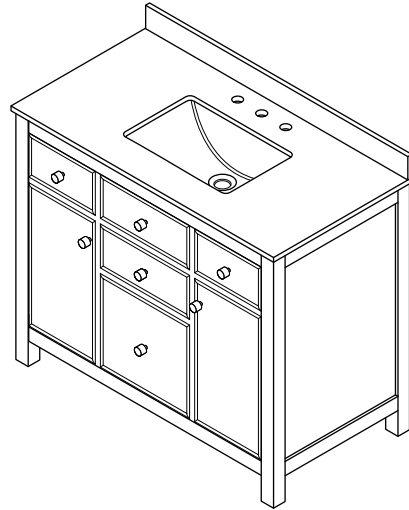

# WYNDHAM COLLECTION

TOP VIEW OF VANITY CABINET

\*Note: All measurements are  $\pm 1/4"$ .

WC-9292-42-SGL-VCA3

# WYNDHAM COLLECTION

Side splash is reversible.  
Note: All measurements are  $\pm 1/4"$ .

WC-VCA3-42-SGL-TOP