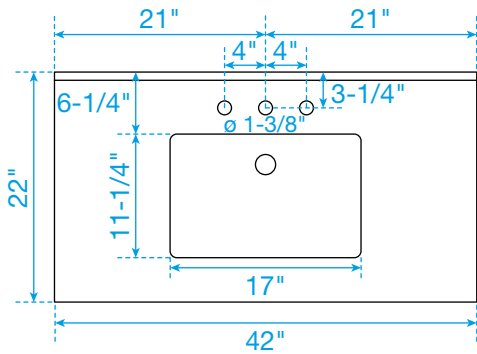

# WYNDHAM COLLECTION

TOP VIEW OF VANITY CABINET

\*Note: All measurements are  $\pm 1/4"$ .

WC-9292-42-SGL-VCA3

# WYNDHAM COLLECTION

Side splash is reversible.  
Note: All measurements are  $\pm 1/4"$ .

WC-VCA3-42-SGL-TOP