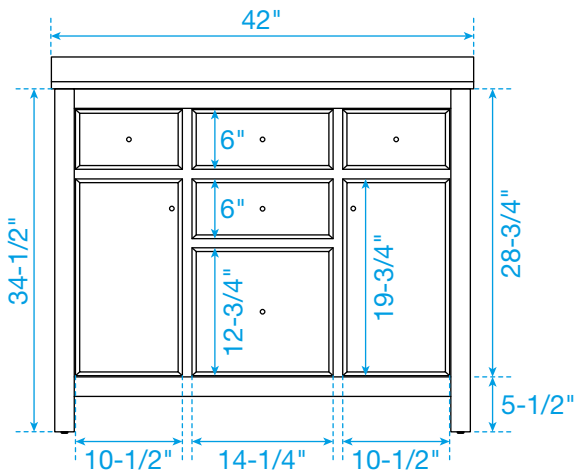

# WYNDHAM COLLECTION

TOP VIEW OF VANITY CABINET

\*Note: All measurements are  $\pm 1/4"$ .

WC-9292-42-SGL-VCA3

# WYNDHAM COLLECTION

Side splash is reversible.  
Note: All measurements are  $\pm 1/4"$ .

WC-VCA3-42-SGL-TOP