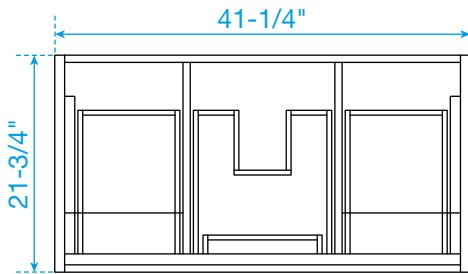

# WYNDHAM COLLECTION

TOP VIEW OF VANITY CABINET

\*Note: All measurements are  $\pm 1/4"$ .

WC-9292-42-SGL-VCA3

# WYNDHAM COLLECTION

Side splash is reversible.  
Note: All measurements are  $\pm 1/4"$ .

WC-VCA3-42-SGL-TOP