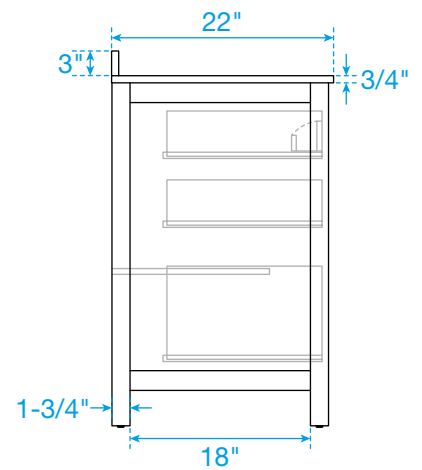

# WYNDHAM COLLECTION

TOP VIEW OF VANITY CABINET

\*Note: All measurements are  $\pm 1/4"$ .

WC-9292-42-SGL-VCA3

# WYNDHAM COLLECTION

Side splash is reversible.  
Note: All measurements are  $\pm 1/4"$ .

WC-VCA3-42-SGL-TOP