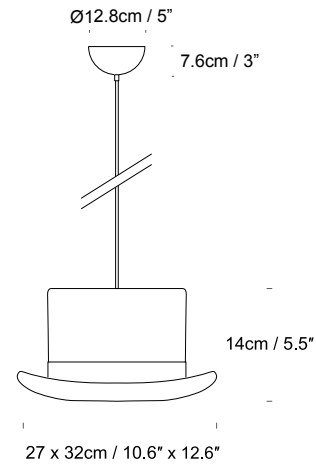

Product Category
Material

Pendant
Aluminium & Wool felt

*Our product comes with a Gold Anodized Interior and comes with a Silver Anodized Interior

Ceiling bracket hole centres 9cm / 3.5"

Ceiling bracket hole centres 9cm / 3.5"

Lightsource	Cable	Ceiling Rose
G9, UK/EU, Max 25W USA, Max 5W Recommended bulb: Any G9 LED Bulb up to 500 Lumen output, dimmable Temperature 2200 - 2700 Kelvin	2.4m / 94.5" Black Braided Cable	Black
G9, UK/EU, Max 25W USA, Max 5W Recommended bulb: Any G9 LED Bulb up to 500 Lumen output, dimmable Temperature 2200 - 2700 Kelvin	2.4m / 94.5" Black Braided Cable	Black

Product Category
Material

Table Lamp/ Wall Light
Aluminium & Wool felt

*Our product comes with a Gold Anodized Interior

SPECIFICATION	Lightsource	Cable	Switch
TABLE	G9 UK/EU, Max 25W USA, Max 5W Recommended bulb: Any G9 LED Bulb up to 500 Lumen output, dimmable. Temperature 2200 - 2700 Kelvin.	50cm/ 19.7" to switch, 1.5m/ 59" to plug, Black Braided Cable	Inline rocker
WALL	G9, UK/EU, Max 25W USA, Max 5W Recommended bulb: Any G9 LED Bulb up to 500 Lumen output, dimmable. Temperature 2200 - 2700 Kelvin.	N/A	N/A