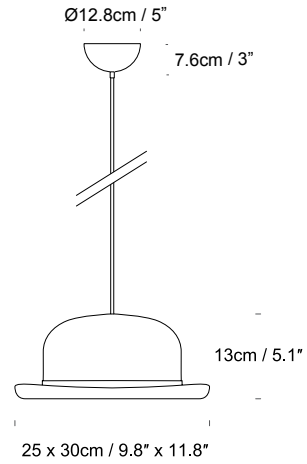

Product Category
Material

Pendant
Aluminium & Wool felt

*Our product comes with a Gold Anodized Interior and comes with a Silver Anodized Interior

Ceiling bracket hole centres 9cm / 3.5"

Ceiling bracket hole centres 9cm / 3.5"

Lightsource	Cable	Ceiling Rose
G9, UK/EU, Max 25W USA, Max 5W Recommended bulb: Any G9 LED Bulb up to 500 Lumen output, dimmable Temperature 2200 - 2700 Kelvin	2.4m / 94.5" Black Braided Cable	Black
G9, UK/EU, Max 25W USA, Max 5W Recommended bulb: Any G9 LED Bulb up to 500 Lumen output, dimmable Temperature 2200 - 2700 Kelvin	2.4m / 94.5" Black Braided Cable	Black

Product Category
Material

Table Lamp/ Wall Light
Aluminium & Wool felt

*Our product comes with a Gold Anodized Interior

SPECIFICATION	Lightsource	Cable	Switch
TABLE	G9 UK/EU, Max 25W USA, Max 5W Recommended bulb: Any G9 LED Bulb up to 500 Lumen output, dimmable. Temperature 2200 - 2700 Kelvin.	50cm/ 19.7" to switch, 1.5m/ 59" to plug, Black Braided Cable	Inline rocker
WALL	G9, UK/EU, Max 25W USA, Max 5W Recommended bulb: Any G9 LED Bulb up to 500 Lumen output, dimmable. Temperature 2200 - 2700 Kelvin.	N/A	N/A