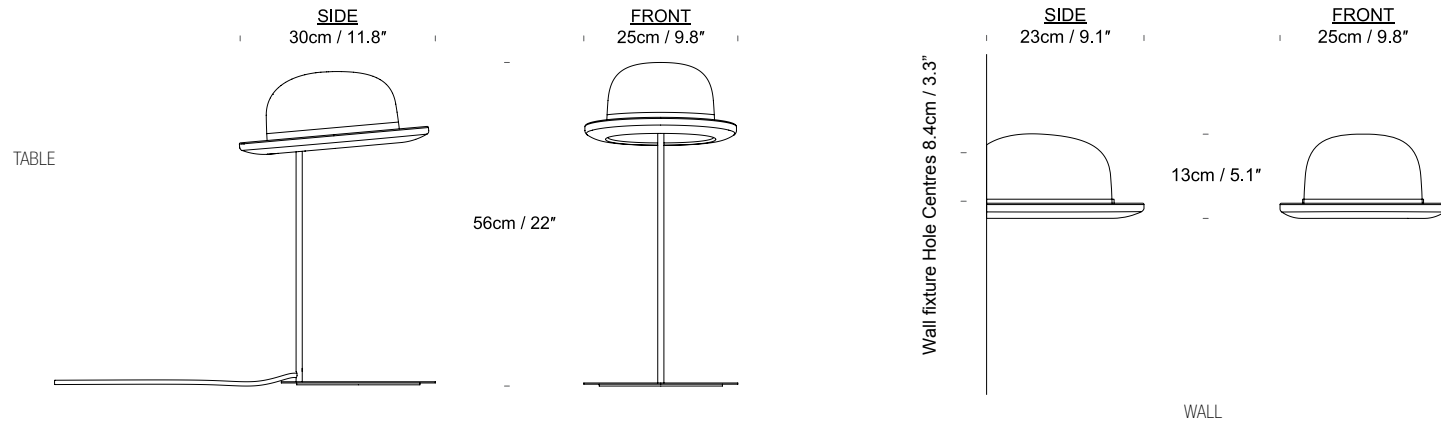

Product Category
Material

Pendant
Aluminium & Wool felt

*Our product comes with a Gold Anodized Interior and comes with a Silver Anodized Interior

Ceiling bracket hole centres 9cm / 3.5"

Ceiling bracket hole centres 9cm / 3.5"

Lightsource	Cable	Ceiling Rose
G9, UK/EU, Max 25W USA, Max 5W Recommended bulb: Any G9 LED Bulb up to 500 Lumen output, dimmable Temperature 2200 - 2700 Kelvin	2.4m / 94.5" Black Braided Cable	Black
G9, UK/EU, Max 25W USA, Max 5W Recommended bulb: Any G9 LED Bulb up to 500 Lumen output, dimmable Temperature 2200 - 2700 Kelvin	2.4m / 94.5" Black Braided Cable	Black

Product Category
Material

Table Lamp/ Wall Light
Aluminium & Wool felt

*Our product comes with a Gold Anodized Interior

SPECIFICATION	Lightsource	Cable	Switch
TABLE	G9 UK/EU, Max 25W USA, Max 5W Recommended bulb: Any G9 LED Bulb up to 500 Lumen output, dimmable. Temperature 2200 - 2700 Kelvin.	50cm/ 19.7" to switch, 1.5m/ 59" to plug, Black Braided Cable	Inline rocker
WALL	G9, UK/EU, Max 25W USA, Max 5W Recommended bulb: Any G9 LED Bulb up to 500 Lumen output, dimmable. Temperature 2200 - 2700 Kelvin.	N/A	N/A