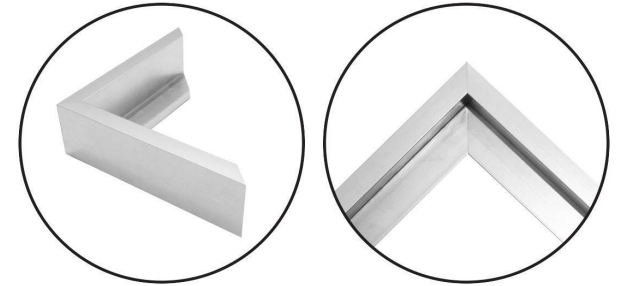

WENDOVER ART GROUP

ITEM NUMBER : **WLA2161**

TITLE : **Contemporary Gallery -
Delineated View 1**

OUTWARD DIMENSION (W X H) : **16.5" x 25.5"**

FRAME (WIDTH X DEPTH) : **M1115 | 0.63" x 2.13"**

FRAME FINISH : **Floater Frame
Silver**

DESCRIPTION :

Giclee on Canvas, Gallery Wrapped, Artist Enhanced