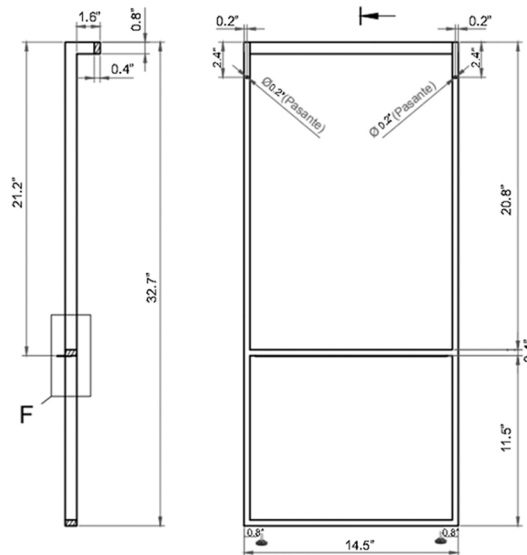

Collection Dalia	Model Dalia C140D.000	Dimensions Metric <i>1 inch = 2.54 cm</i> <i>1 inch = 25.4 mm</i>	 1051 Lea Drive - Collegeville, PA 19426 Tel. 215 513 9400 - Fax 610 831 0215 www.ws bathcollections.com - info@ws bathcollections.com
------------------------------	-----------------------------------	---	---

Model |
Dalia C140D

Dimensions Metric

1 inch = 2.54 cm
1 inch = 25.4 mm

WS®
BATH
COLLECTIONS

1051 Lea Drive - Collegeville, PA 19426
Tel. 215 513 9400 - Fax 610 831 0215

www.ws bathcollections.com - info@ws bathcollections.com

SKU# | Options

- Dalia LS3 BM | Matte Black

Collection |
Dalia

Model |
Dalia LS1
Dalia LS2
Dalia LS3

Dimensions Metric
1 inch = 2.54 cm
1 inch = 25.4 mm

1051 Lea Drive - Collegeville, PA 19426
Tel. 215 513 9400 - Fax 610 831 0215
www.wsbathcollections.com - info@wsbathcollections.com