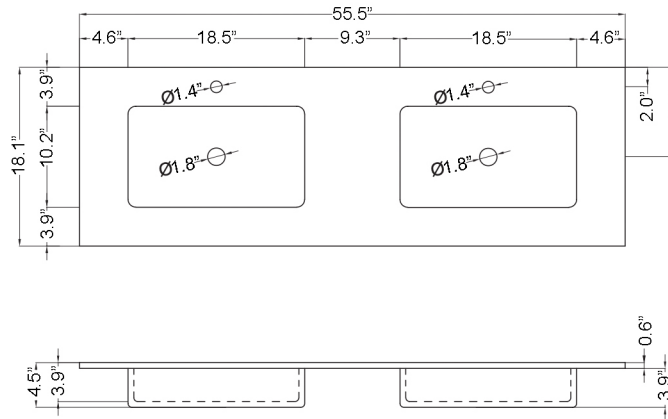

Dalia C140D

Sink