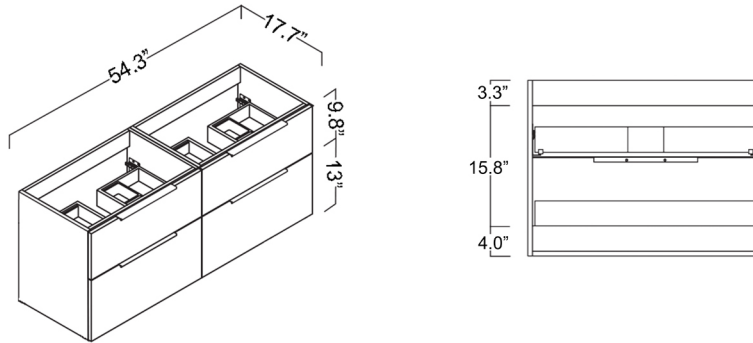

Base Unit

Technical information

Organizer unit.

Hettich sliding system.

Adjustable front.

Glossy lacquered finish.

Soft close.

- Height and depth adjustable suspension with anti-detachment system.
- 2 adjustable drawers and door with silentslow closing and metal handles.
- 19 mm front / 16 mm side panels.

Collection |
Dalia

Model |
Dalia C140D

Dimensions Metric

1 inch = 2.54 cm
1 inch = 25.4 mm

WS®
BATH
COLLECTIONS

1051 Lea Drive - Collegeville, PA 19426
Tel. 215 513 9400 - Fax 610 831 0215

www.ws bathcollections.com - info@ws bathcollections.com