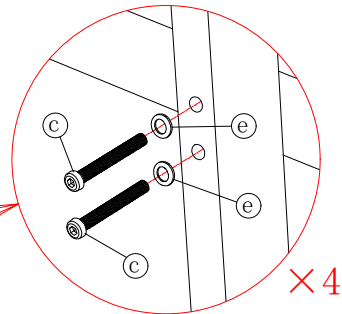

## HARDWARE LIST

a	 Bolt	M6*25	2	b	 Bolt	M6*40	2
c	 Bolt	M6*60	11	d	 Screw Nut	Screw Nut (M6)	5
e	 Washer	M6	20	f	 M6	Hex Wrench (M6)	1
g	 Wrench	Wrench	1	h	 Plastic wheel	Plastic wheel	2
i	 Stainless steel sleeve	Stainless steel sleeve	2	j	 Plastic Washer	Plastic Washer	4
k	 Bolt	M8*35	2	l	 M8	Socket wrench	1
m	 Plastic cover	Plastic cover	2				

## PART LIST

A		B		C	
back rest panel		Rear seat panel		Front seat panel	
1PC		1PC		1PC	
D		E		F	
Handrail		U Regulator Lever		Cushion	
2PCS		1PC		1PC	

**1****2**

# 3

×2

×4