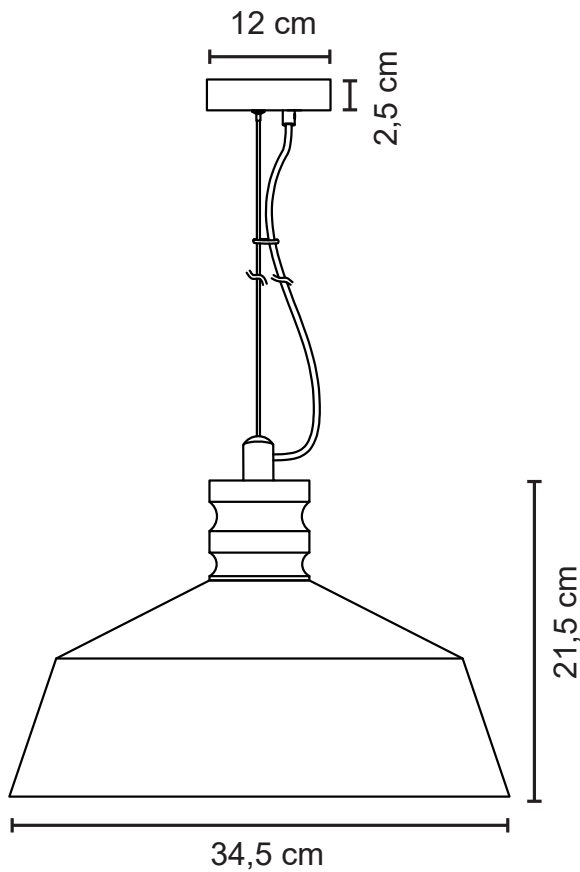

Pendant Lamp | 1x E27

Operating and Electrical

Input voltage	220-240 V
Input frequency	50/60 Hz
Socket type	E27
Socket quantity	1
Recommended bulb shape	G95
Distance to lighted objects	0,5 m
Wattage limitation	max. 40 W
	max. 25 W

Installation

Intended installation location	ceiling installation
Ambient temperature	max. 40 °C
Suitable wire gauge	0,75 mm ² – 1,5 mm ²
Stripping length	6 mm

Mechanical and Housing

Color (housing/canopy):	Material:	Weight:
white / white	gypsum / steel	4,000 kg
grey / black	concrete / steel	4,600 kg
stonegrey / black		
sandstone-white / white		
sandstone-black / black		

Accessories

Installation material	2x fischer DUOPOWER 6x30 2x fischer PZ2 screw 4,5x40
Additional accessories	1x sand paper (P600)