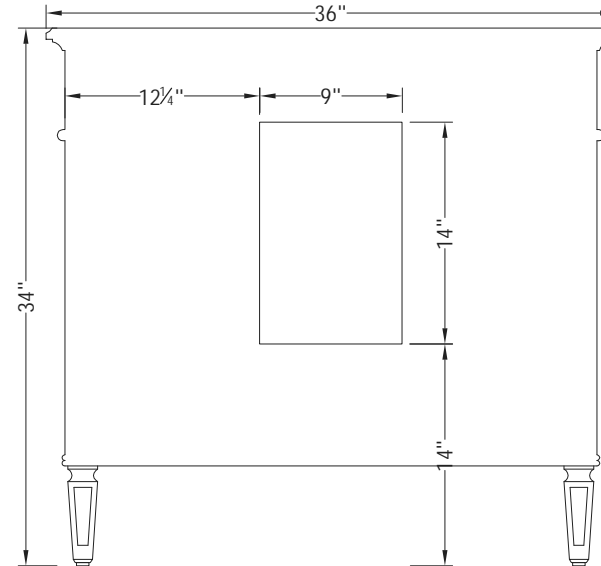

Front view

Side view

Top view

- Clear mirror
- Drawer installed with quiet metal slides
- Carrera white marble top
- KD leg

DWG. NO.:

ALTERATIONS

- |   |  |
|---|--|
| 1 |  |
| 2 |  |
| 3 |  |
| 4 |  |

FOR PROPOSAL ONLY ALL DIMENSIONS TO BE VERIFIED

SCALE:

DWG. BY:

CHECKED BY:

PROJECT:

Qty:

Color:

DRAWING TITLE:

FINISH: