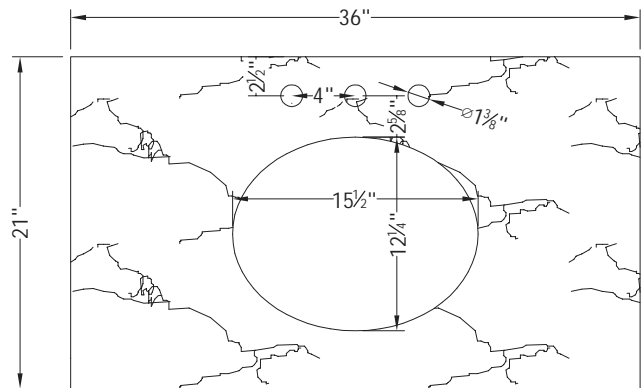

Front view

Side view

Top view

- Clear mirror
- Drawer installed with quiet metal slides
- Carrera white marble top
- KD leg

DWG. NO.:

ALTERATIONS

- |   |  |
|---|--|
| 1 |  |
| 2 |  |
| 3 |  |
| 4 |  |

FOR PROPOSAL ONLY ALL DIMENSIONS TO BE VERIFIED

SCALE:

DWG. BY:

CHECKED BY:

PROJECT:

Qty:

Color:

DRAWING TITLE:

FINISH: