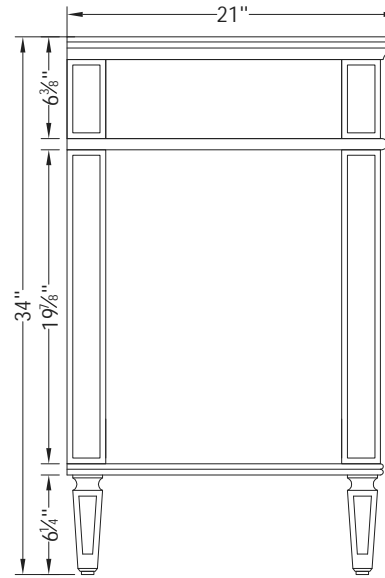

Front view

Side view

Top view

- Clear mirror
- Drawer installed with quiet metal slides
- Carrera white marble top
- KD leg

DWG. NO.:

ALTERATIONS

- |   |  |
|---|--|
| 1 |  |
| 2 |  |
| 3 |  |
| 4 |  |

FOR PROPOSAL ONLY ALL DIMENSIONS TO BE VERIFIED

SCALE:

DWG. BY:

CHECKED BY:

PROJECT:

Qty:

Color:

DRAWING TITLE:

FINISH: