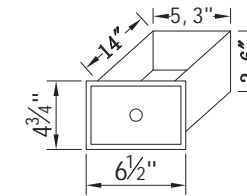

Front view

Side view

Top view

- Clear mirror
- Drawer installed with quiet metal slides
- Carrera white marble top
- KD leg

DWG. NO.:

ALTERATIONS

- |   |  |
|---|--|
| 1 |  |
| 2 |  |
| 3 |  |
| 4 |  |

FOR PROPOSAL ONLY ALL DIMENSIONS TO BE VERIFIED

SCALE:

DWG. BY:

CHECKED BY:

PROJECT:

Qty:

Color:

DRAWING TITLE:

FINISH: