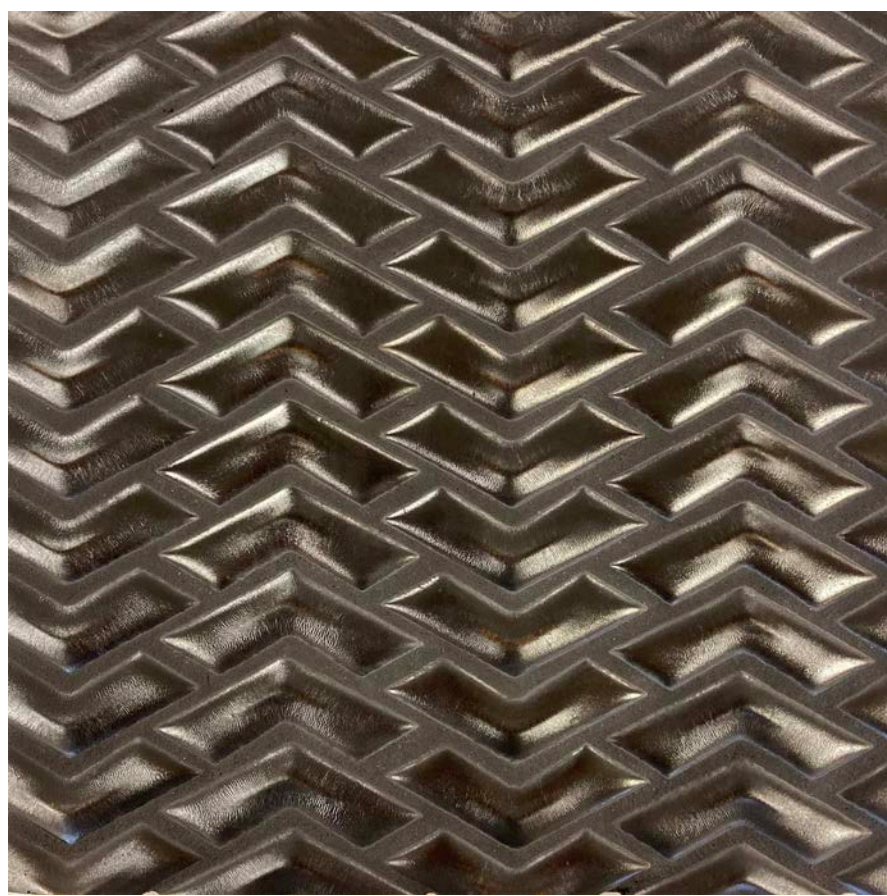

Palermo Collection

Available Colors

Carbon	Grigio	Studio White	

Specifications

Material:	Porcelain
Nominal Sheet Size:	8 7/8" x 11 3/8"
Nominal Thickness:	1/4" at edge, 3/8" at peak
Finish:	Textured glaze
Variation:	V1
Backing:	Nylon Mesh

Color:	Carbon	Pattern:	Ustica
SKU:	CCPOLUSTCARBON	QUICK SHIP	

Wall	Kitchen	Bath	Powder Room	Living Spaces	Outdoor	Wet Areas	Freeze/Thaw		

Recommended Use	Available Sizes
<ul style="list-style-type: none"> Indoor wall installations Outdoor use subject to climate 	8 7/8" x 11 3/8" sheet
Installation and Maintenance	
<ul style="list-style-type: none"> Install per TCNA methods for ceramic mosaic tile Always dry-lay material before installation Refer to detailed specifications on www.medicandco.com Natural stone, crackle-glazed ceramics, and cracked glass should be sealed prior to use, and re-sealed annually thereafter. 	<p>NOTE: Not all size/color combinations may be available. Confirm stock with Medici & Co. prior to ordering.</p>