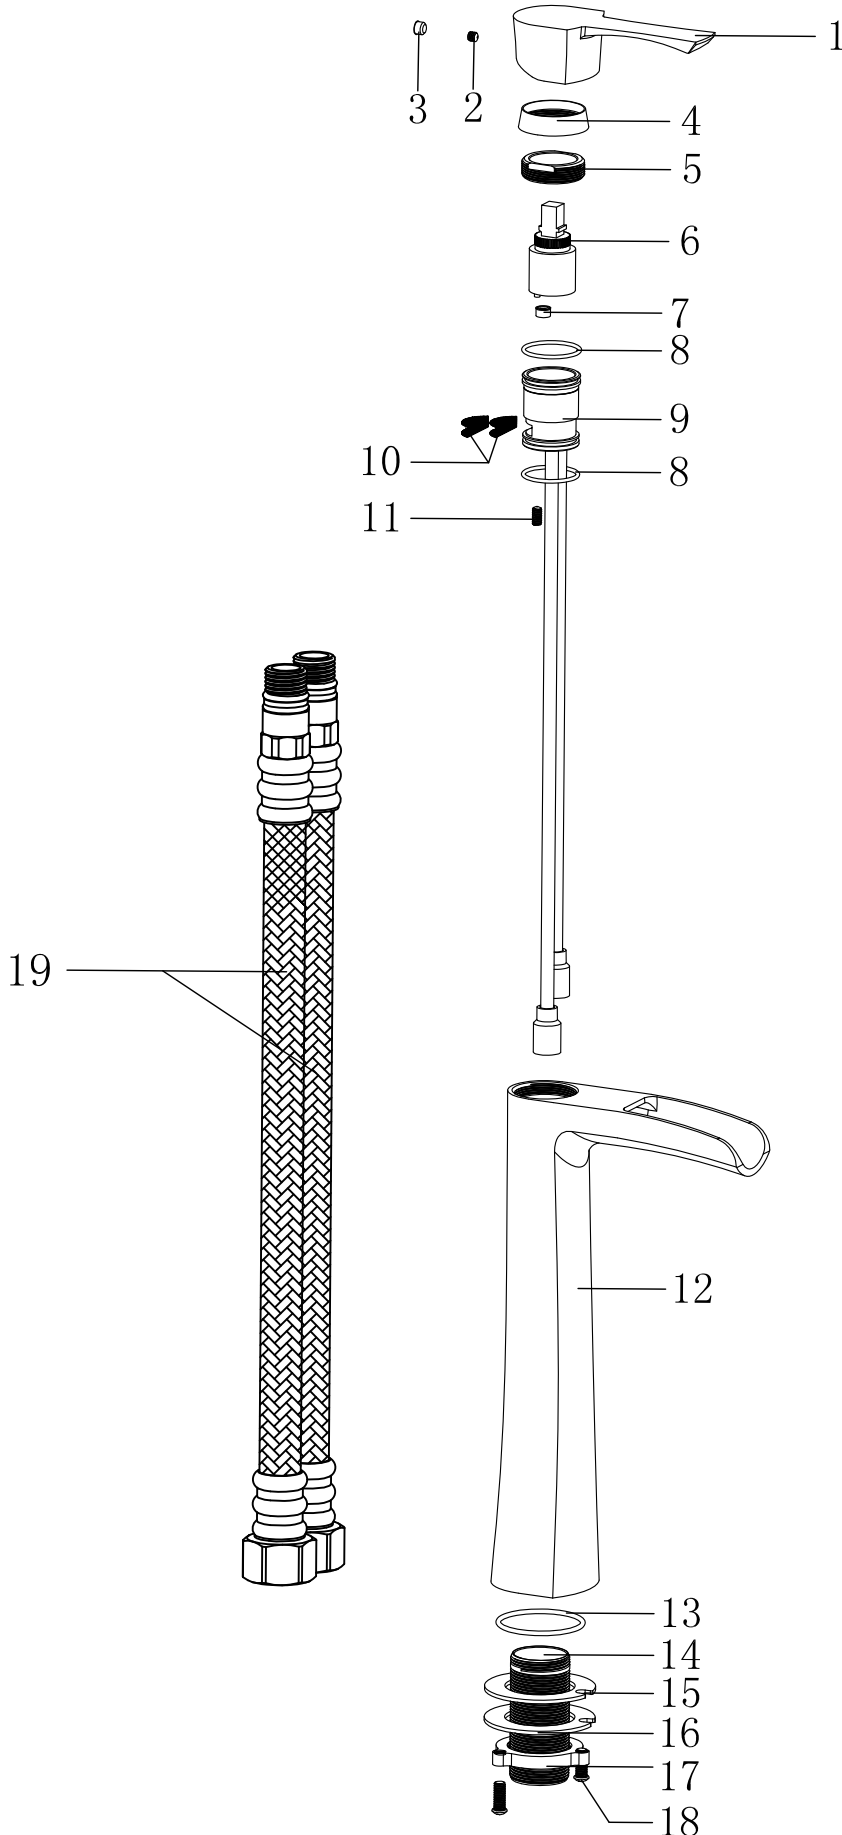

# Parts Breakdown

BA-460-02

Single Handle Vessel Bathroom Faucet

LULANI  
Faucet Co

No.	Description	Quantity
1	Handle	1
2	Screw	1
3	Button (Red/Blue)	1
4	Cup	1
5	Bonnet	1
6	Cartridge	1
7	Aerator Flow Controller	1
8	O-ring	2
9	Cartridge Assembly	1
10	Washer	2
11	Screw	1
12	Body	1
13	O-ring	1
14	Coop	1
15	Ring	1
16	Gasket	1
17	Nut	1
18	Screw	3
19	Supply Hose	2