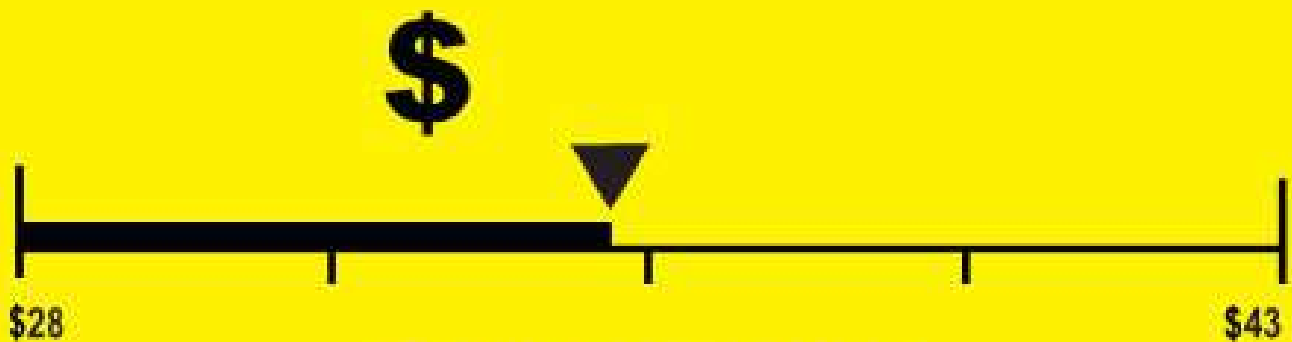

U.S. Government

Federal law prohibits removal of this label before consumer purchase.

ENERGYGUIDE

Dishwasher
Capacity: Standard

KUCHT
Models K6502D

Estimated Yearly Energy Cost (when used with an electric water heater)

Cost Range of Similar Models

249 kWh

Estimated Yearly Electricity Use

\$26

Estimated Yearly Energy Cost
(when used with a natural gas water heater)

Your cost will depend on your utility rates and use.

- Cost range based only on standard capacity models.
- Estimated energy cost based on four wash loads a week and a national average electricity cost of 14 cents per kWh and natural gas cost of \$1.21 per therm.
- For more information, visit www.ftc.gov/energy.