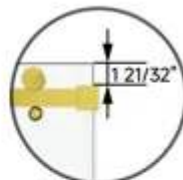

Width	48" / 54" / 60" / 66" / 72" / 76" / 78"
Height	60" / 66" / 72" / 76" / 79"

Cozy

**Glass Top to
Wall Mount Height**

**Minimum
Threshold Depth**

Width Adjustment

5" total range
(-4" / +1" from nominal)