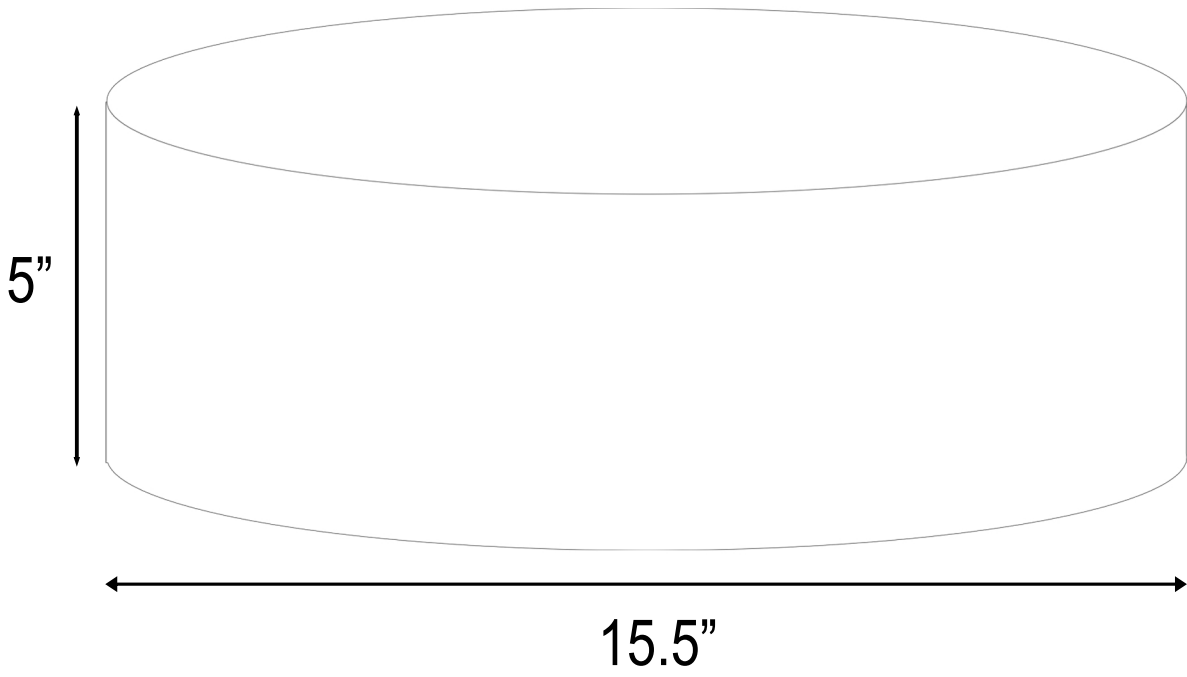

MARBLE-LITE

Luna Vessel Sink

Center Drain

Marble-Lite
9920 NW 79th Ave
Hialeah Gardens, FL 33016
305-557-8766
www.marblelite.com