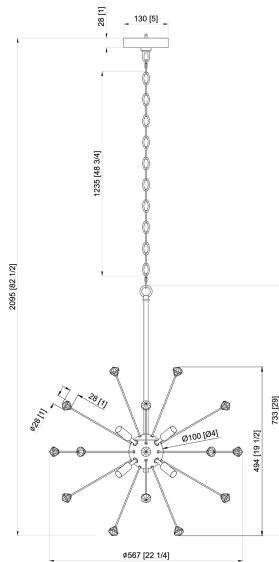

3097-BK

Bossier

Fixture Attributes

Category: Interior Chandelier

Finish: Matte Black

Body: Steel / Acrylic

Shade Finish: N/A

Overall Size: 22.25"x22.25"x82.5"

Rod/Chain Length: 1x15" rod + 48" chain

Max. Height from Ceiling: 82.5"

Min. Height from Ceiling: 20.31"

Weight of fixture: 2.19 LBS

Certifications/Qualifications: UL / cUL

Smart SkyPlug Compatible: N/A

Warranty: www.skyplug.com/warranty

Available
Finishes

Matte Black

Light Source

Lamp Included

Lamp Type: E12

Light Source: B11

Number of bulbs: 8

Max Wattage/Range: 40W

Voltage: 120

Socket Type: Ceramic

Mounting / Installations

 Plug-in Mounting System

Lead Wire Length: 98"

Wire Type: SPT-1 105°C

Location Rating: Damp

Luminaire Support: Max. 50 lbs