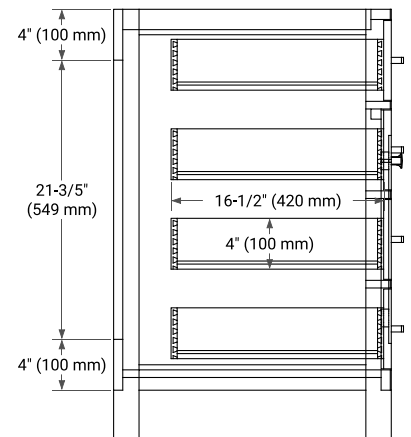

## BASE CABINET DIMENSIONS

48" W x 21.5" D x 33.5" H

## SIDE VIEW

## PLAN VIEW

## OVERALL DIMENSIONS

49" W x 22" D x 1.5" H