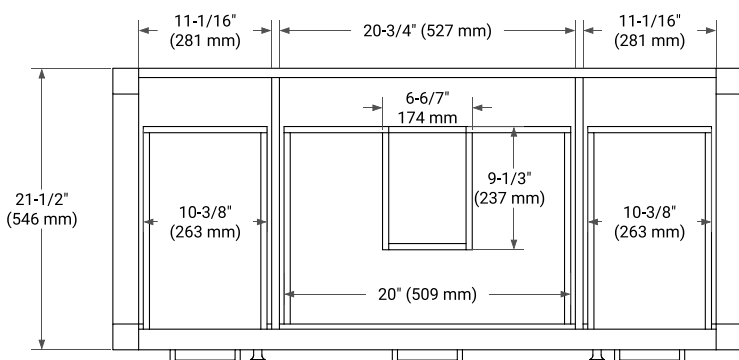

48" SINGLE SINK BASE CABINET

BASE CABINET DIMENSIONS

48" W x 21.5" D x 33.5" H

FEATURES

- Solid wood frame with engineered wood panels
- Dovetail drawers and joints
- Soft closing doors & drawers

HARDWARE FINISHES*

Brushed Nickel   Satin Brass   Matte Black   Polished Chrome

Hardware comes preinstalled with the illustrated option. Other finishes are available on our online store if you prefer a different one.

AVAILABLE COLORS

White   Grey

FRONT VIEW

SIDE VIEW

PLAN VIEW