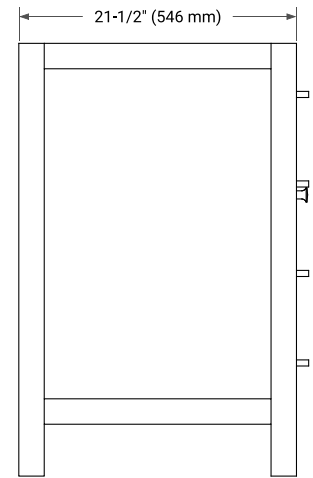

## BASE CABINET DIMENSIONS

48" W x 21.5" D x 33.5" H

## FRONT VIEW

## SIDE VIEW

## OVERALL DIMENSIONS

49" W x 22" D x 1.5" H