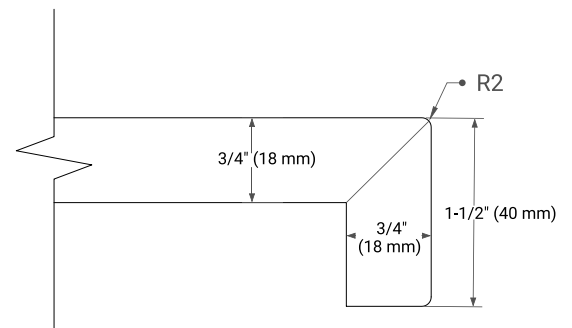

EDGE SIDE VIEW