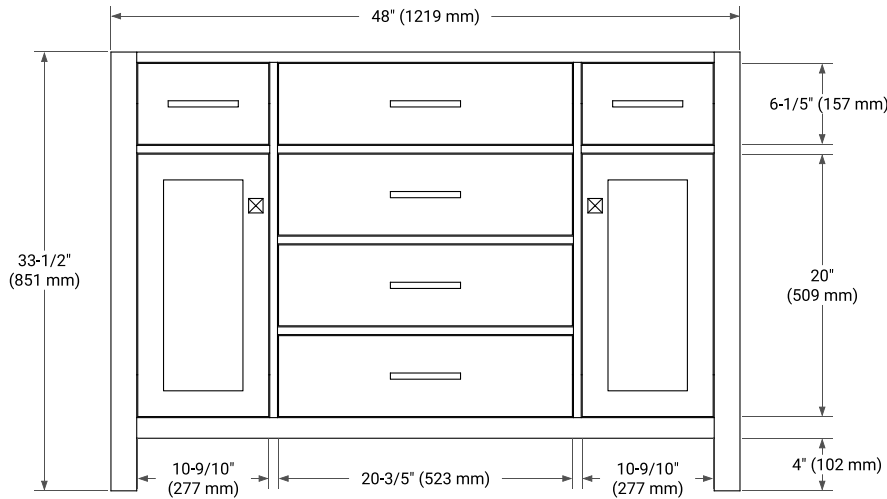

48" SINGLE SINK BASE CABINET

BASE CABINET DIMENSIONS

48" W x 21.5" D x 33.5" H

FEATURES

- Solid wood frame with engineered wood panels
- Dovetail drawers and joints
- Soft closing doors & drawers

HARDWARE FINISHES*

Brushed Nickel   Satin Brass   Matte Black   Polished Chrome

Hardware comes preinstalled with the illustrated option. Other finishes are available on our online store if you prefer a different one.

AVAILABLE COLORS

White   Grey

FRONT VIEW

SIDE VIEW

PLAN VIEW