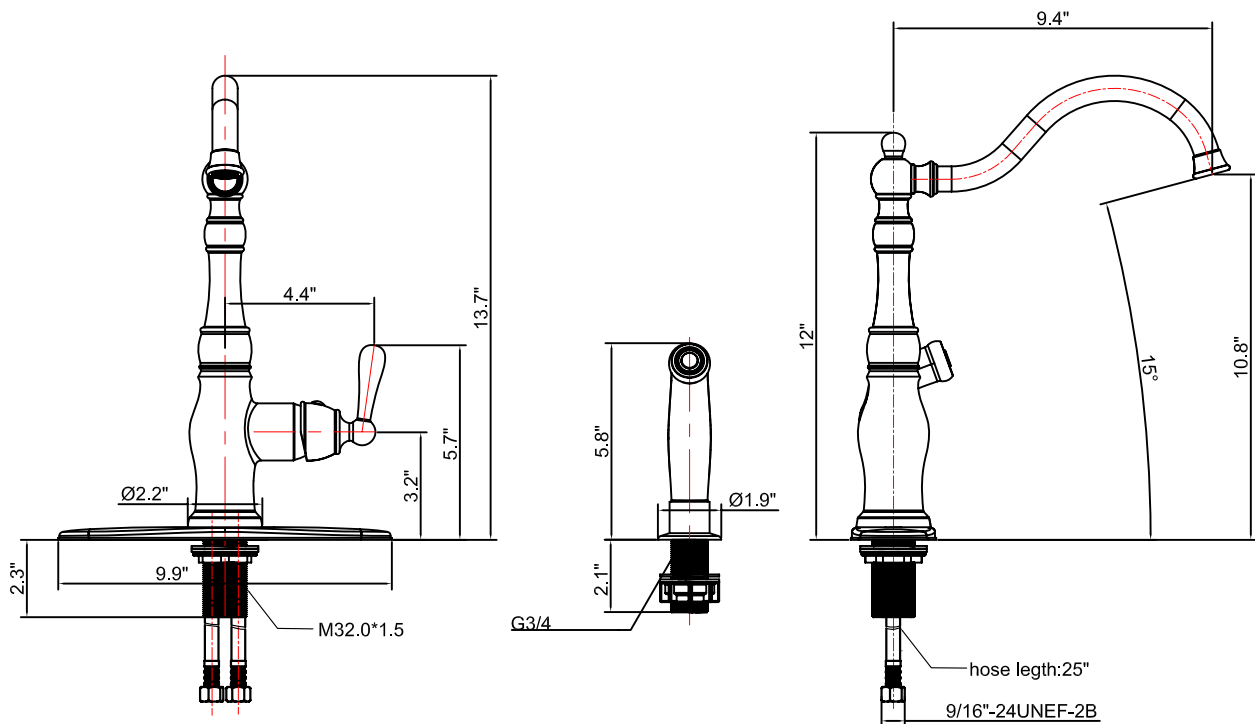

Single handle kitchen faucet with Side Spray

815S Series

Feature:

- Metal lever handle
- With Side Spray
- Four-hole installation options
- Drip-free Ceramic cartridge
- 1.8 gallons per minute Max at 60 psi
- Solid brass waterway

Codes/Standards Applicable:

Complies with:

- NSF 61-9
- ANSI/ASME A112.18.1
- CSA B125-1
- IAPMO/UPC/CUPC
- AB1953
- CEC

Model No./Colors/Finishes:

- 815S-CP Polished Chrome
- 815S-BN Brush Nickel PVD
- 815S-NB Nobel Bronze
- 815S-ORB Oil Rubber Bronze
- 815S-PB Polished Brass PVD

Product Diagram