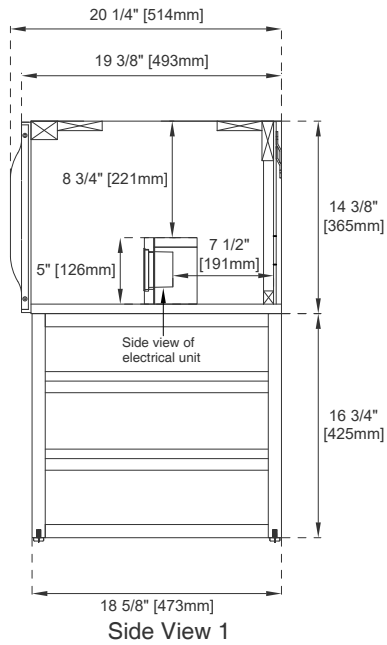

### Wall Mount Dimension

Width: 58-3/4"  
Depth: 19-3/8"  
Height: 14-3/8"  
Rough-In Height: 23-3/8"

### Dimension with Base

Width: 58-3/4"  
Depth: 19-3/8"  
Height: 31-1/8"  
Rough-In Height: 23-3/8"

# 59" VANITY

Sink sold separately

Top View

Front View

Knob

Bamboo Drawer Organizer

All dimensions are nominal

# 59" VANITY

Sink sold separately

Side View 1

Side View 2

Back View

All dimensions are nominal