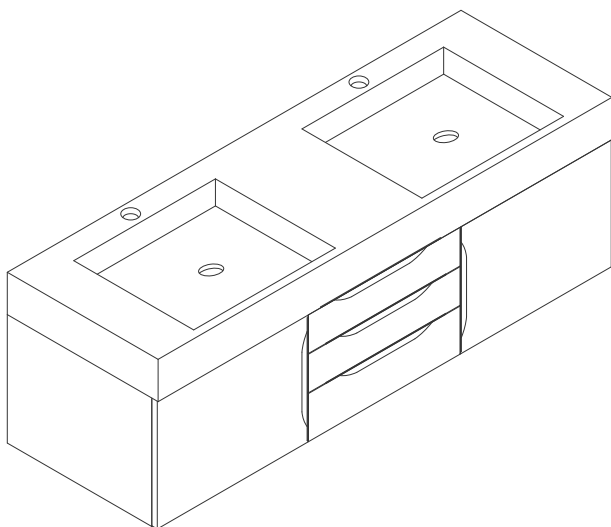

# 59" VANITY

Sink sold separately

## Wall Mount Vanity

### Wall Mount Dimension

Width: 58-3/4"  
Depth: 19-3/8"  
Height: 14-3/8"  
Rough-In Height: 23-3/8"

### Dimension with Base

Width: 58-3/4"  
Depth: 19-3/8"  
Height: 31-1/8"  
Rough-In Height: 23-3/8"