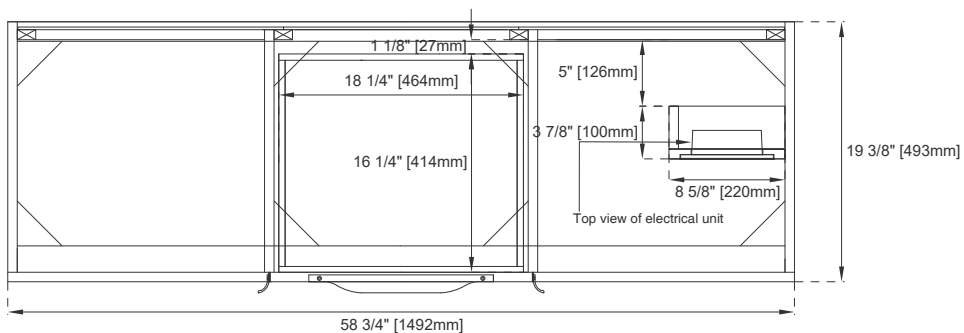

59" VANITY

Sink sold separately

Top View