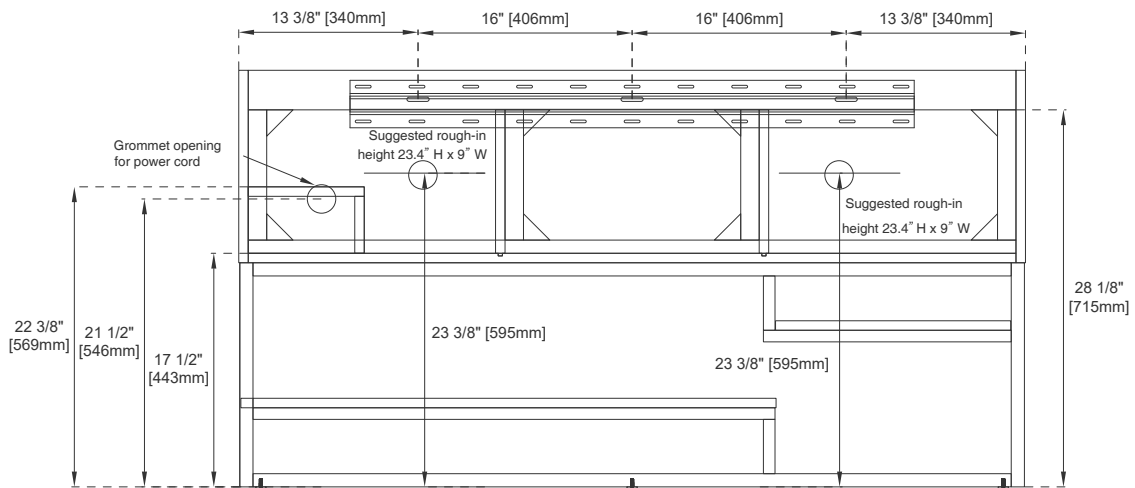

### Wall Mount Dimension

Width: 58-3/4"  
Depth: 19-3/8"  
Height: 14-3/8"  
Rough-In Height: 23-3/8"

### Dimension with Base

Width: 58-3/4"  
Depth: 19-3/8"  
Height: 31-1/8"  
Rough-In Height: 23-3/8"

# 59" VANITY

Sink sold separately

Top View

Front View

Knob

Bamboo Drawer Organizer

All dimensions are nominal

# 59" VANITY

Sink sold separately

Side View 1

Side View 2

Back View

All dimensions are nominal