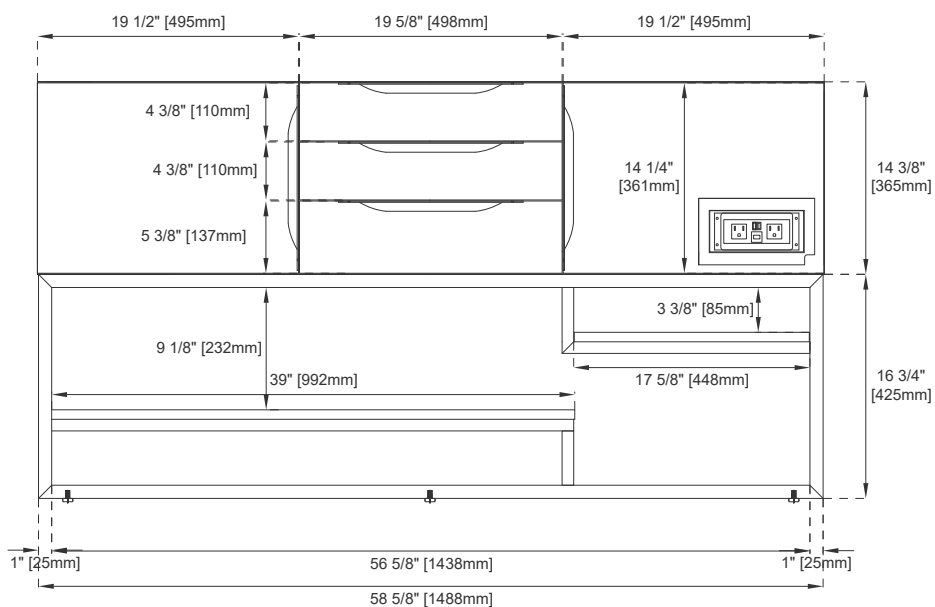

59" VANITY

Sink sold separately

Front View

All dimensions are nominal