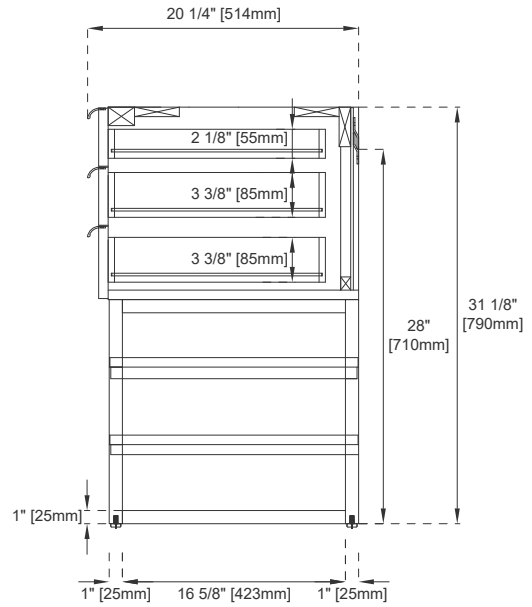

### Wall Mount Dimension

Width: 58-3/4"  
Depth: 19-3/8"  
Height: 14-3/8"  
Rough-In Height: 23-3/8"

### Dimension with Base

Width: 58-3/4"  
Depth: 19-3/8"  
Height: 31-1/8"  
Rough-In Height: 23-3/8"

# 59" VANITY

Sink sold separately

Top View

Front View

Knob

Bamboo Drawer Organizer

All dimensions are nominal

# 59" VANITY

Sink sold separately

Side View 1

Side View 2

Back View

All dimensions are nominal