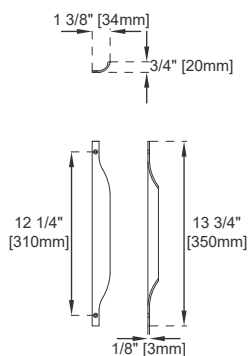

### Wall Mount Dimension

Width: 58-3/4"  
Depth: 19-3/8"  
Height: 14-3/8"  
Rough-In Height: 23-3/8"

### Dimension with Base

Width: 58-3/4"  
Depth: 19-3/8"  
Height: 31-1/8"  
Rough-In Height: 23-3/8"

# 59" VANITY

Sink sold separately

Top View

Front View

Knob

Bamboo Drawer Organizer

All dimensions are nominal

# 59" VANITY

Sink sold separately

Side View 1

Side View 2

Back View

All dimensions are nominal