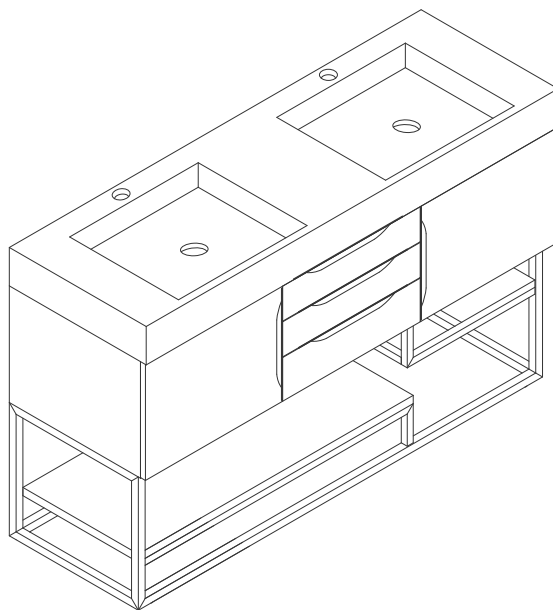

## Wall Mount Vanity

### Wall Mount Dimension

Width: 58-3/4"  
Depth: 19-3/8"  
Height: 14-3/8"  
Rough-In Height: 23-3/8"

## Vanity with Base

### Dimension with Base

Width: 58-3/4"  
Depth: 19-3/8"  
Height: 31-1/8"  
Rough-In Height: 23-3/8"