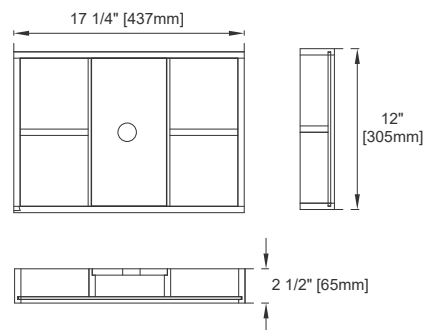

### Wall Mount Dimension

Width: 58-3/4"  
Depth: 19-3/8"  
Height: 14-3/8"  
Rough-In Height: 23-3/8"

### Dimension with Base

Width: 58-3/4"  
Depth: 19-3/8"  
Height: 31-1/8"  
Rough-In Height: 23-3/8"

# 59" VANITY

Sink sold separately

Top View

Front View

Knob

Bamboo Drawer Organizer

All dimensions are nominal

# 59" VANITY

Sink sold separately

Side View 1

Side View 2

Back View

All dimensions are nominal