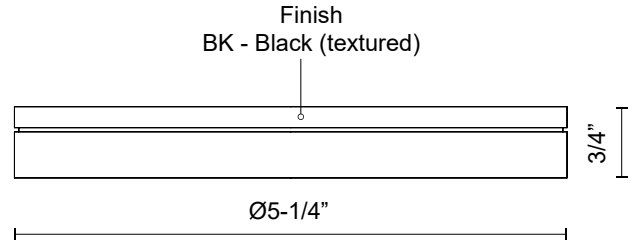

**NOVEL
FM72205
FLUSH MOUNT**

PROJECT

DESCRIPTION

Pure geometry of the disks of illumination balancing on clean, thin lined structure is poetry in motion. Each disk of illumination can turn and twist to fit the needs and style of your space. The Novel Collection fits a large range of style and function with minimal elements.

SPECIFICATION DETAILS

* For custom options, consult factory for details.

Fixture Dimensions	D5-1/4" x H3/4"
Light Source	LED with DC Driver
Total Lumens	680lm
Wattage	8W
Delivered Lumens	492lm
Voltage	120V
Color Temperature	3000K
CRI (Ra)	90CRI
Optional Color Temps	2700K - 5000K Available, Minimum Order Quantities Apply
LED Rated Life	50,000 hours
Dimming	100% - 10%, TRIAC or ELV Dimmer (Not Included)
Diffuser Details	Acrylic Light Guide
Location	Dry
Warranty	5 Years
Mounting Style	All Orientation; Ceiling and Wall;
Finish Option(s)	Black