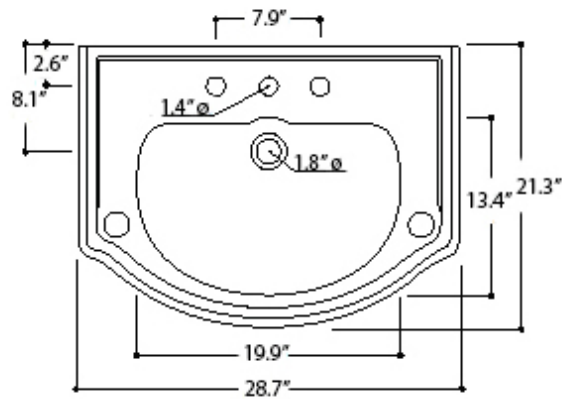

Related Items:

- WSBC 53991 | Push Waste Drain
- WSBC 53922 | Decorative Trap

Finishes:

-  Glossy White
-  Glossy Black (Special Order)

SKU# | Options:

- Retro 1047.01+1070 WG | Glossy White, One Faucet Hole
- Retro 1047.03-4+1070 WG | Glossy White, Three Faucet Holes 4" Spread
- Retro 1047.03-8+1070 WG | Glossy White, Three Faucet Holes 8" Spread
- Retro 1047.01+1070 BG | Glossy Black, One Faucet Hole
- Retro 1047.03-4+1070 BG | Glossy Black, Three Faucet Holes 4" Spread
- Retro 1047.03-8+1070 BG | Glossy Black, Three Faucet Holes 8" Spread

* WS Bath Collections reserves the right to revise dimensions or information on this sheet without notice

Collection Retro	Model Retro 1047+1070	Dimensions Metric <i>1 inch = 2.54 cm</i> <i>1 inch = 25.4 mm</i>	 1051 Lea Drive - Collegeville, PA 19426 Tel. 215 513 9400 - Fax 610 831 0215 www.ws bathcollections.com - info@ws bathcollections.com
------------------------------	-----------------------------------	---	---

Collection
Retro

Model |
Retro 1047 + 1070

Dimensions Metric

1 inch = 2.54 cm
1 inch = 25.4 mm

WS[®]
BATH
COLLECTIONS

1051 Lea Drive - Collegeville, PA 19426
Tel. 215 513 9400 - Fax 610 831 0215

www.ws bathcollections.com - info@ws bathcollections.com

Silicone (optional)

Collection
Retro

Model |
Retro 1047

Dimensions Metric
1 inch = 2.54 cm
1 inch = 25.4 mm

WS[®]
BATH
COLLECTIONS

1051 Lea Drive - Collegeville, PA 19426
Tel. 215 513 9400 - Fax 610 831 0215