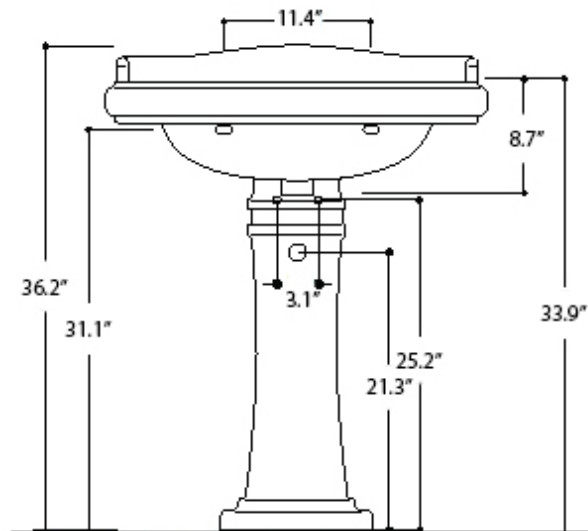

Related Items:

- WSBC 53991 | Push Waste Drain
- WSBC 53922 | Decorative Trap

Finishes:

-  Glossy White
-  Glossy Black (Special Order)

SKU# | Options:

- Retro 1047.01+1070 WG | Glossy White, One Faucet Hole
- Retro 1047.03-4+1070 WG | Glossy White, Three Faucet Holes 4" Spread
- Retro 1047.03-8+1070 WG | Glossy White, Three Faucet Holes 8" Spread
- Retro 1047.01+1070 BG | Glossy Black, One Faucet Hole
- Retro 1047.03-4+1070 BG | Glossy Black, Three Faucet Holes 4" Spread
- Retro 1047.03-8+1070 BG | Glossy Black, Three Faucet Holes 8" Spread

* WS Bath Collections reserves the right to revise dimensions or information on this sheet without notice

Collection Retro	Model Retro 1047+1070	Dimensions Metric <i>1 inch = 2.54 cm</i> <i>1 inch = 25.4 mm</i>	 1051 Lea Drive - Collegeville, PA 19426 Tel. 215 513 9400 - Fax 610 831 0215 www.ws bathcollections.com - info@ws bathcollections.com
------------------------------	-----------------------------------	---	---

Collection
Retro

Model |
Retro 1047 + 1070

Dimensions Metric

1 inch = 2.54 cm
1 inch = 25.4 mm

WS[®]
BATH
COLLECTIONS

1051 Lea Drive - Collegeville, PA 19426
Tel. 215 513 9400 - Fax 610 831 0215

www.ws bathcollections.com - info@ws bathcollections.com

Silicone (optional)

Collection
Retro

Model |
Retro 1047

Dimensions Metric
1 inch = 2.54 cm
1 inch = 25.4 mm

WS[®]
BATH
COLLECTIONS

1051 Lea Drive - Collegeville, PA 19426
Tel. 215 513 9400 - Fax 610 831 0215