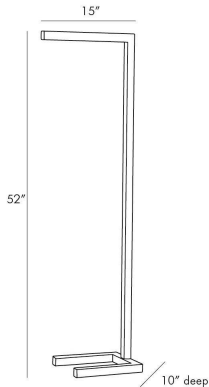

ARTERIOS

SALFORD FLOOR LAMP

79810
H: 52 IN, W: 15 IN, D: 10 IN,
Bronze

Sleek and simple in form and aesthetic this floor lamp exemplifies ultra-modern style. It's built of steel to give it clean lines perfectly angular joints and a shiny polish; the completely linear frame allows it to tuck neatly into a reading chair or sofa to reduce its footprint in the room. An LED strip is nicely concealed into the frame. To give the modern look a bit of a twist it is entirely finished in bronze. Fitted with a full range dimmer on a black cord.

APPEARANCE

Material Steel
Finish Bronze
Top Coat/Sealant No

DIMENSIONS

Foot Print W: 11 IN, D: 10 IN
Harp Size N/A IN

WIRING

Rating Indoor Only
Tilt Test 10 Degrees - AU
Cord 12 FT, Side of Lamp Body,
Taupe Fabric, SPT-2
Socket 1, Integrated LED
Switch On Line- Foot Switch, Full
Range Dimmer
Maximum Watt 12
LED Color Temp 2700K
LED Compatible Dimmer TRIAC Dimmer
LED CRI 80
LED Lifespan 20,000
LED Lumens 1,150

CERTIFICATIONS

Certifications Mexico, United States, Canada

COMPLIANCY

UL/ETL Yes
RoHS Yes

SHIPPING

Product Weight 16 lbs
Gross Weight 1 24.25 lbs
Gross Weight 2 3 lbs
Shipping Box 1 H: 18 IN, L: 55.5 IN, W: 13 IN
Shipping Box 2 H: 0 IN, L: 0 IN, W: 0 IN