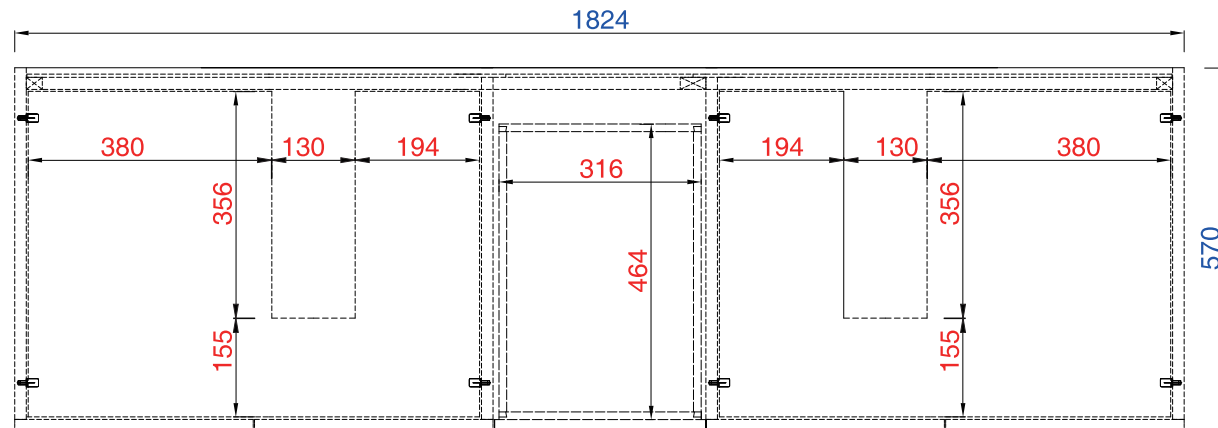

NOTE ONE: Countertops are not shown in these diagrams. (Cabinet Only)

NOTE TWO: Internal Shelves (Shown) are designed to align with sinks in the Optional Countertops.

Customers' own countertops and sinks may align differently, and modification may be required.