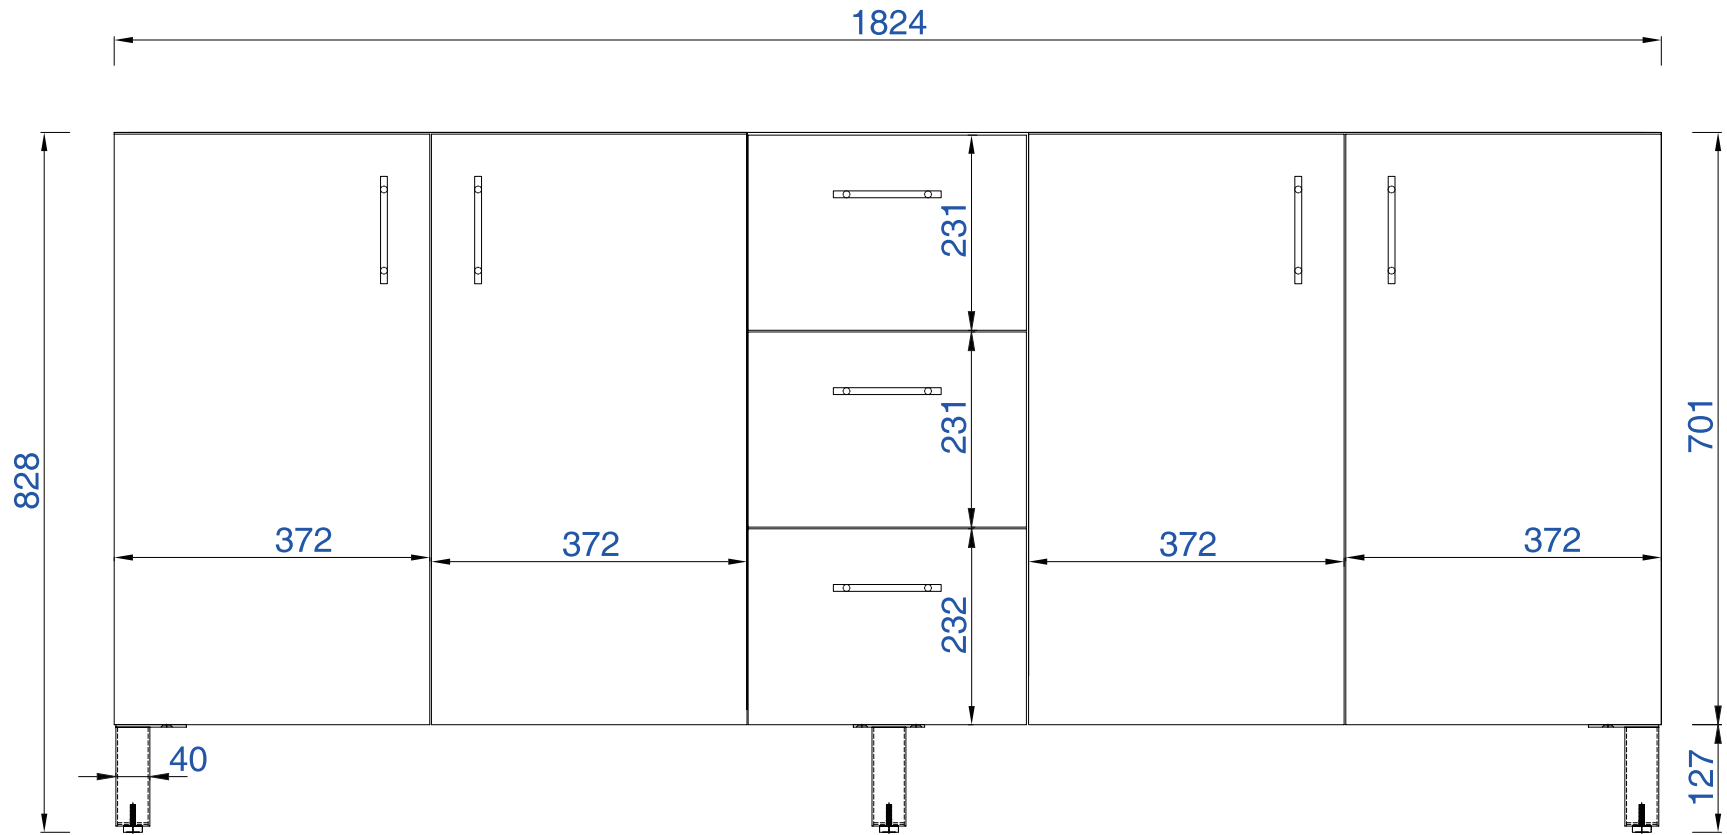

NOTE ONE: Countertops are not shown in these diagrams. (Cabinet Only)  
NOTE TWO: This vanity does not have a Backsplash.

NOTE ONE: Countertops are not shown in these diagrams. (Cabinet Only)

NOTE TWO: Internal Shelves (Shown) are designed to align with sinks in the Optional Countertops.

Customers' own countertops and sinks may align differently, and modification may be required.

NOTE ONE: Countertops are not shown in these diagrams. (Cabinet Only)  
NOTE TWO: This vanity does not have a Backsplash.