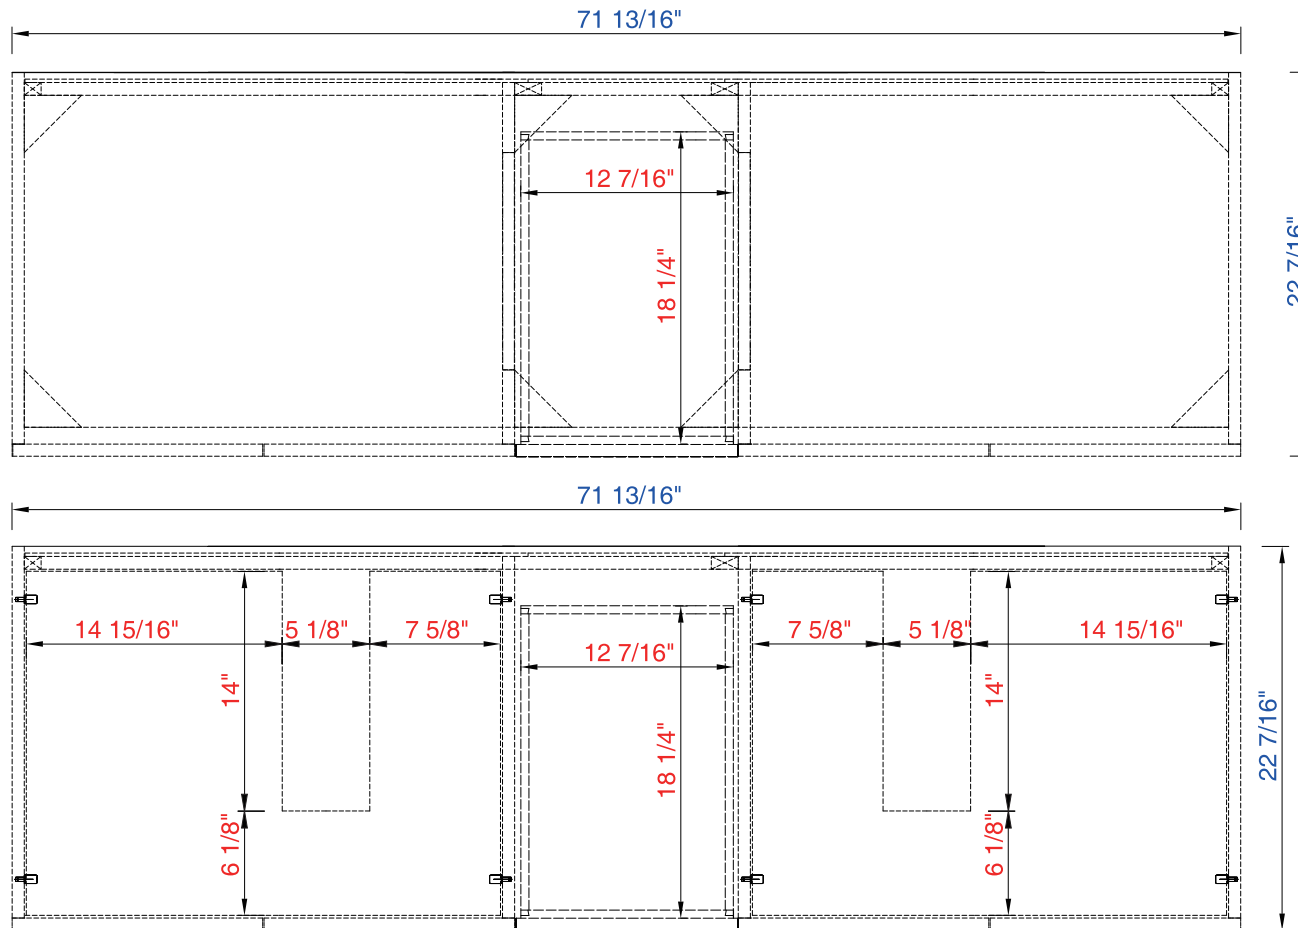

NOTE ONE: Countertops are not shown in these diagrams. (Cabinet Only)  
NOTE TWO: This vanity does not have a Backsplash.

NOTE ONE: Countertops are not shown in these diagrams. (Cabinet Only)

NOTE TWO: Internal Shelves (Shown) are designed to align with sinks in the Optional Countertops.

Customers' own countertops and sinks may align differently, and modification may be required.

NOTE ONE: Countertops are not shown in these diagrams. (Cabinet Only)  
NOTE TWO: This vanity does not have a Backsplash.