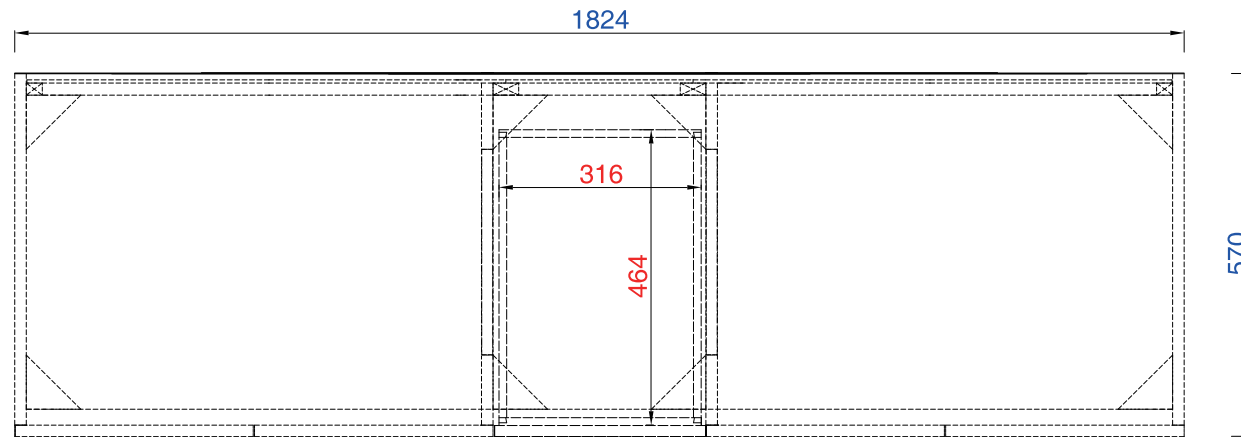

NOTE ONE: Countertops are not shown in these diagrams. (Cabinet Only)  
NOTE TWO: This vanity does not have a Backsplash.

NOTE ONE: Countertops are not shown in these diagrams. (Cabinet Only)

NOTE TWO: Internal Shelves (Shown) are designed to align with sinks in the Optional Countertops.

Customers' own countertops and sinks may align differently, and modification may be required.

NOTE ONE: Countertops are not shown in these diagrams. (Cabinet Only)  
NOTE TWO: This vanity does not have a Backsplash.