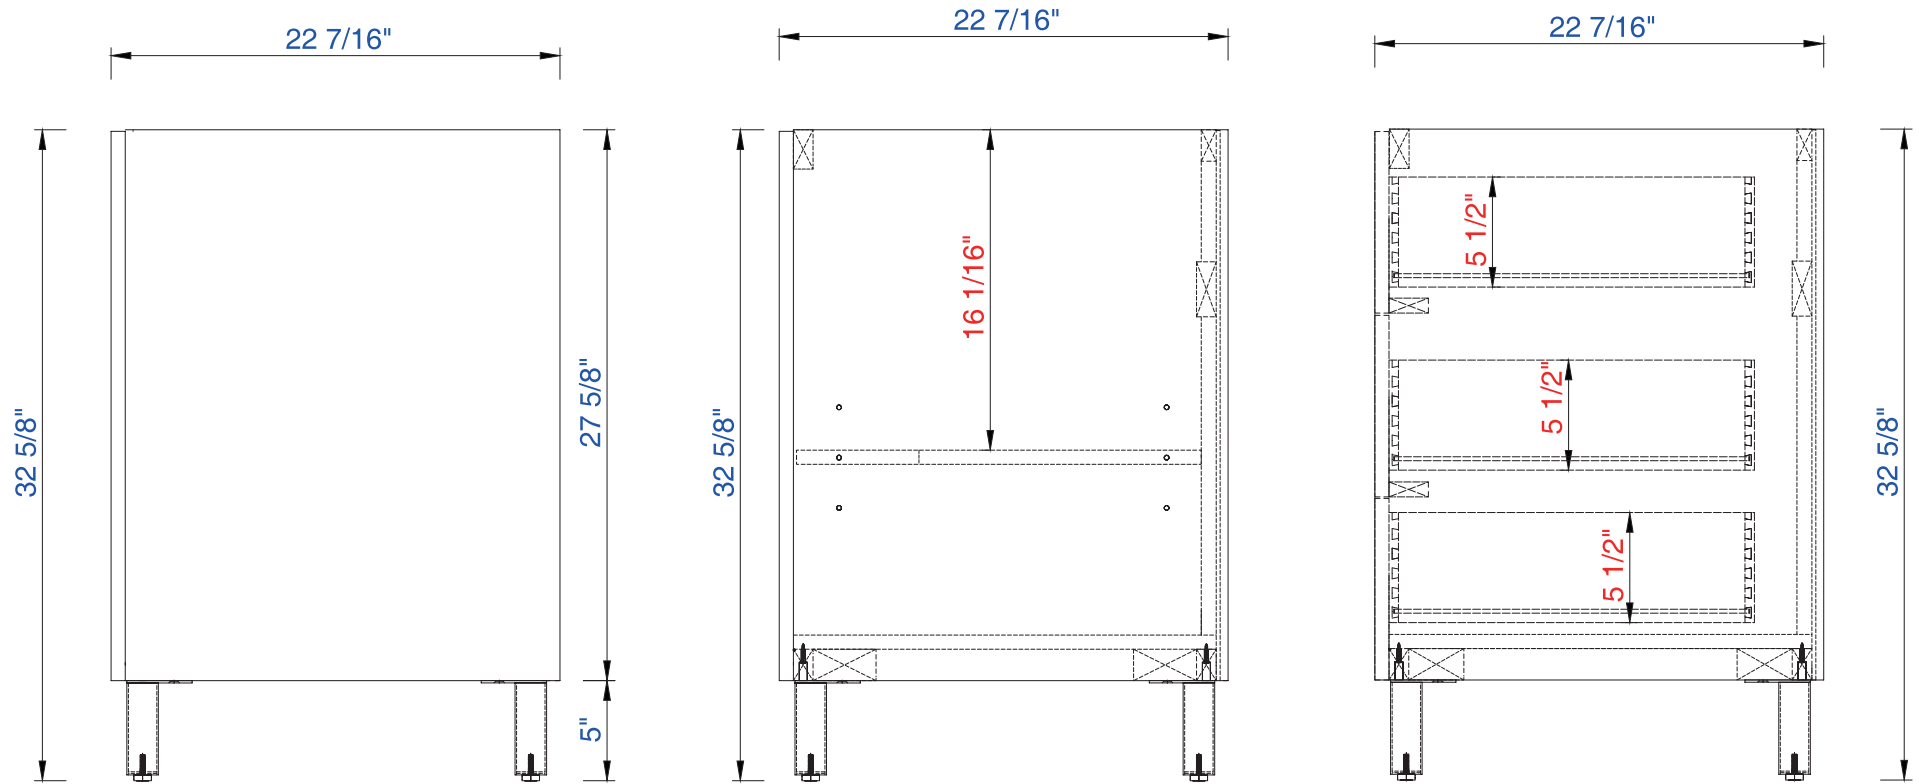

NOTE ONE: Countertops are not shown in these diagrams. (Cabinet Only)  
NOTE TWO: This vanity does not have a Backsplash.

NOTE ONE: Countertops are not shown in these diagrams. (Cabinet Only)

NOTE TWO: Internal Shelves (Shown) are designed to align with sinks in the Optional Countertops.

Customers' own countertops and sinks may align differently, and modification may be required.

NOTE ONE: Countertops are not shown in these diagrams. (Cabinet Only)  
NOTE TWO: This vanity does not have a Backsplash.