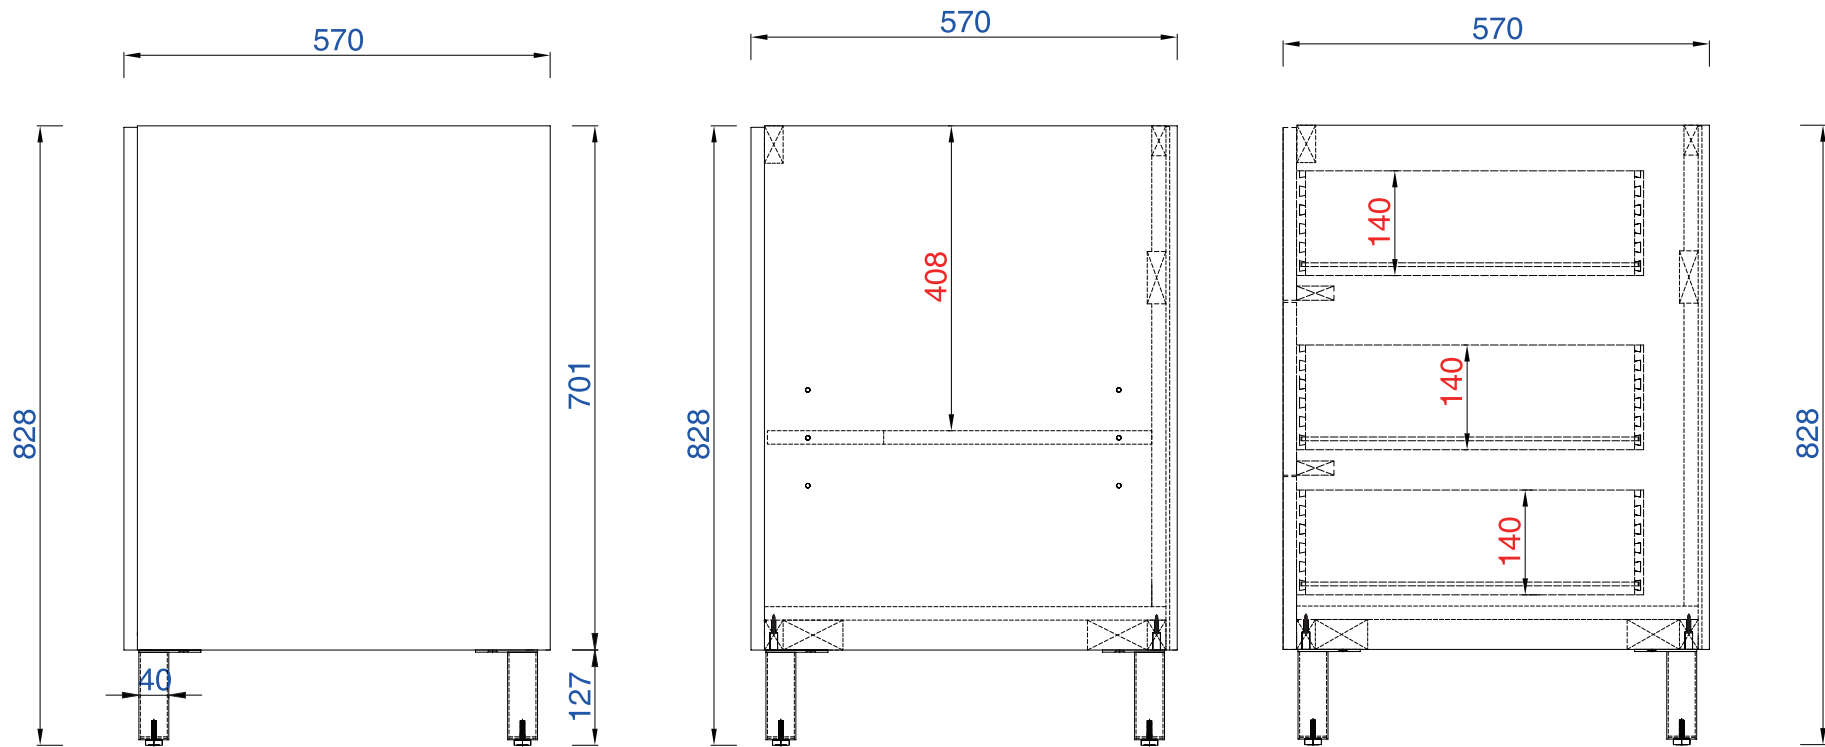

NOTE ONE: Countertops are not shown in these diagrams. (Cabinet Only)  
NOTE TWO: This vanity does not have a Backsplash.

NOTE ONE: Countertops are not shown in these diagrams. (Cabinet Only)

NOTE TWO: Internal Shelves (Shown) are designed to align with sinks in the Optional Countertops.

Customers' own countertops and sinks may align differently, and modification may be required.

NOTE ONE: Countertops are not shown in these diagrams. (Cabinet Only)  
NOTE TWO: This vanity does not have a Backsplash.