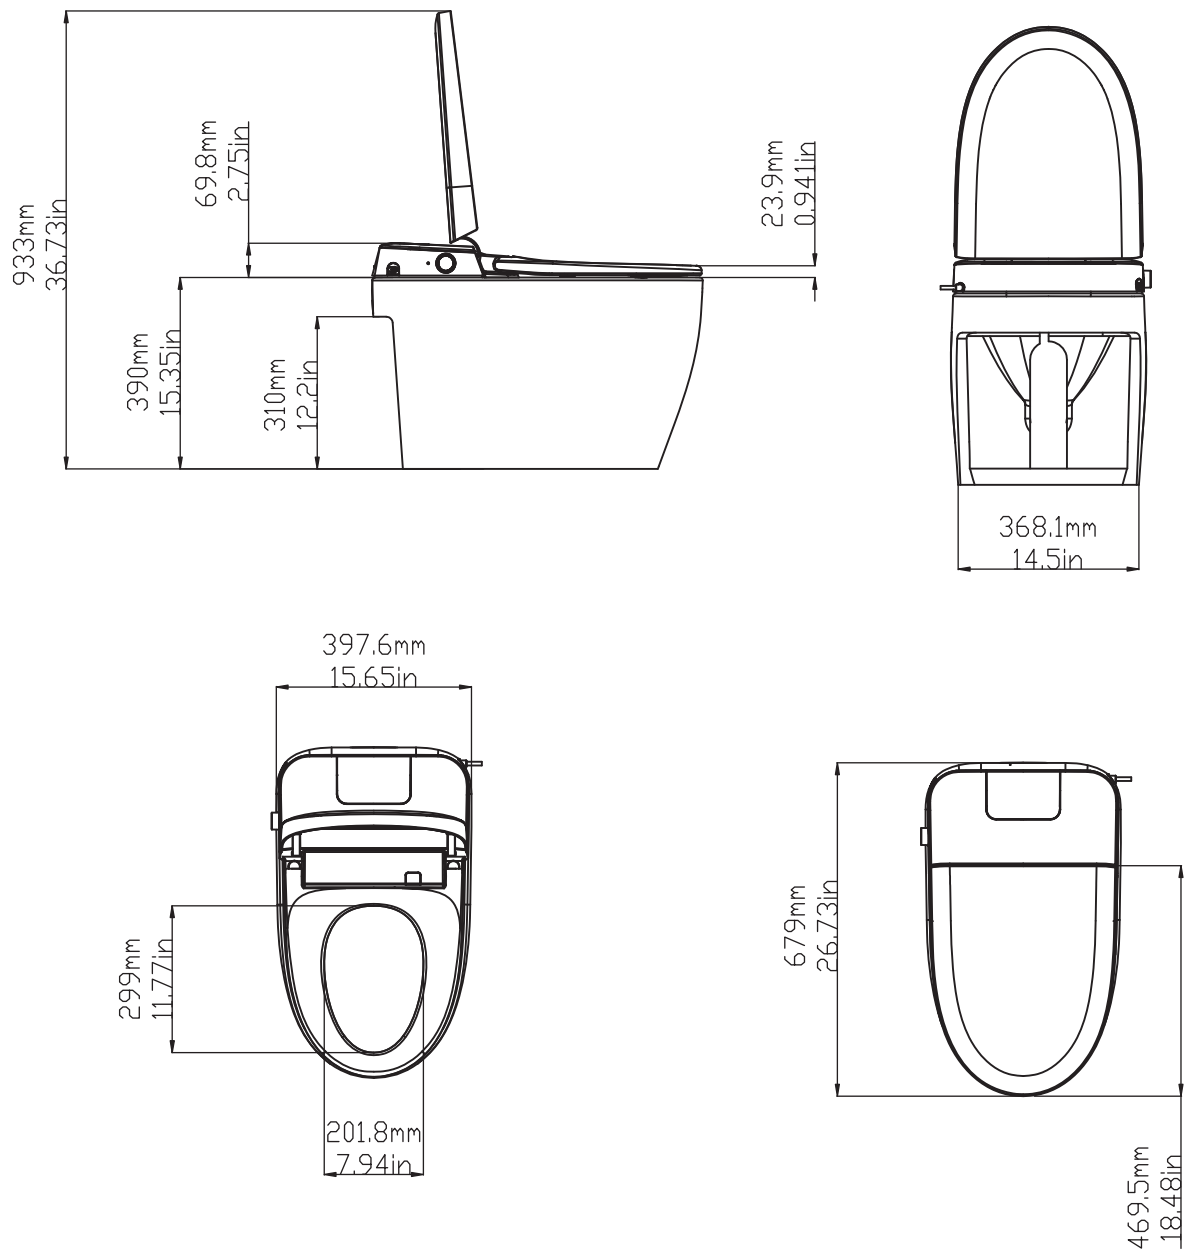

Dimension/Specification

Sku RX-T12W