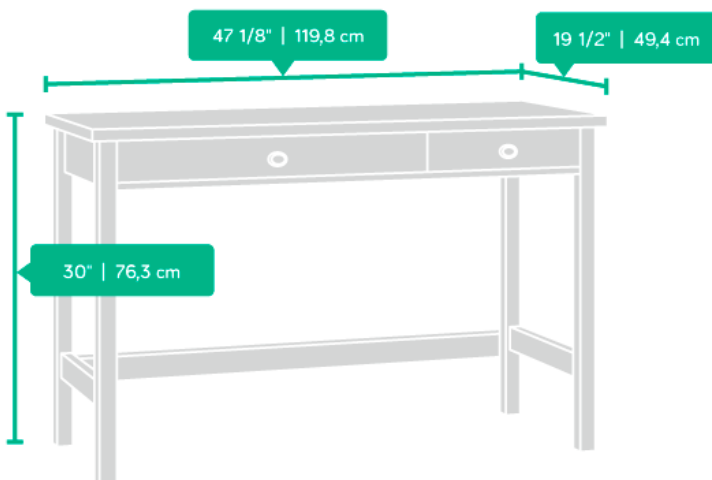

PRODUCT INFORMATION SHEET

STUDY DESK

FURNITURE

Features:

- Home office 'console style' study desk
- Salt oak effect
- Desk provides ample space for writing and laptop work
- Ideally sized for study, living room or bedroom offices
- 2 stationery drawers
- Metal handles
- Chunky desk top
- 360° all round finish

Dimensions:

Width	119.8 cm
Depth	49.4 cm
Height	76.3 cm
Carton Height	7.3 cm
Carton Width	52.23 cm
Carton Depth	134.78 cm
Box Volume	0.051 cbm
Weight (gross)	29.1 kg

N.B: All measurements are approximate