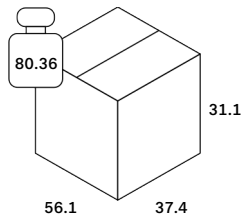

Care Instruction - Upholstered Fabric

Line Drawing

Finishing

Upholstery covering	
Type	Chenille
Color	Ecrú
Swatch	MAR-100335

Dimensions

General Dimensions	
Width (in)	91
Depth (in)	67.5
Height (in)	30
Net weight (lbs)	147.49

N701 modular sofa set - Ecrú Eco fabric - combo right - 1 seater + 2 seater + 90° square corner 231/171/76

22053

Packaging

Packaging General	Packaging Material Details				
	Material	Weight (gram)	Percentage	Recycled	Recyclable
Packaging with outer crate					
Packaging with inner pallet					
Carton box density (burst strength)					

Packaging Details

Pack number	1		
Pack length (in)	33.07	Vol (ft3)	16.37
Pack width (in)	37.4	GW (lbs)	57.1
Pack thickness (in)	31.1	EAN	5404023624338

Pack number	2		
Pack length (in)	56.1	Vol (ft3)	27.78
Pack width (in)	37.4	GW (lbs)	80.36
Pack thickness (in)	31.1	EAN	

Pack number	3		
Pack length (in)	37.4	Vol (ft3)	25.18
Pack width (in)	37.4	GW (lbs)	67.13
Pack thickness (in)	31.1	EAN	

N701 modular sofa set - Ecrú Eco fabric -
combo right - 1 seater + 2 seater + 90°
square corner 231/171/76