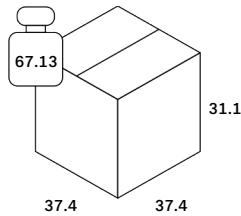

Care Instruction - Upholstered Fabric

Line Drawing

Finishing

Upholstery covering	
Type	Chenille
Color	Ecrú
Swatch	MAR-100335

Dimensions

General Dimensions	
Width (in)	91
Depth (in)	67.5
Height (in)	30
Net weight (lbs)	147.49

N701 modular sofa set - Ecrú Eco fabric - combo right - 1 seater + 2 seater + 90° square corner 231/171/76

22053

Packaging

Packaging General	Packaging Material Details				
	Material	Weight (gram)	Percentage	Recycled	Recyclable
Packaging with outer crate					
Packaging with inner pallet					
Carton box density (burst strength)					

Packaging Details

Pack number	1		
Pack length (in)	33.07	Vol (ft3)	16.37
Pack width (in)	37.4	GW (lbs)	57.1
Pack thickness (in)	31.1	EAN	5404023624338

Pack number	2		
Pack length (in)	56.1	Vol (ft3)	27.78
Pack width (in)	37.4	GW (lbs)	80.36
Pack thickness (in)	31.1	EAN	

Pack number	3		
Pack length (in)	37.4	Vol (ft3)	25.18
Pack width (in)	37.4	GW (lbs)	67.13
Pack thickness (in)	31.1	EAN	

N701 modular sofa set - Ecrú Eco fabric -
combo right - 1 seater + 2 seater + 90°
square corner 231/171/76