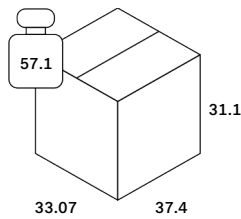

Care Instruction - Upholstered Fabric

Line Drawing

Finishing

Upholstery covering	
Type	Chenille
Color	Ecrú
Swatch	MAR-100335

Dimensions

General Dimensions	
Width (in)	91
Depth (in)	67.5
Height (in)	30
Net weight (lbs)	147.49

N701 modular sofa set - Ecrú Eco fabric - combo right - 1 seater + 2 seater + 90° square corner 231/171/76

22053

Packaging

Packaging General	Packaging Material Details				
	Material	Weight (gram)	Percentage	Recycled	Recyclable
Packaging with outer crate					
Packaging with inner pallet					
Carton box density (burst strength)					

Packaging Details

Pack number	1		
Pack length (in)	33.07	Vol (ft3)	16.37
Pack width (in)	37.4	GW (lbs)	57.1
Pack thickness (in)	31.1	EAN	5404023624338

Pack number	2		
Pack length (in)	56.1	Vol (ft3)	27.78
Pack width (in)	37.4	GW (lbs)	80.36
Pack thickness (in)	31.1	EAN	

Pack number	3		
Pack length (in)	37.4	Vol (ft3)	25.18
Pack width (in)	37.4	GW (lbs)	67.13
Pack thickness (in)	31.1	EAN	

N701 modular sofa set - Ecrú Eco fabric -
combo right - 1 seater + 2 seater + 90°
square corner 231/171/76