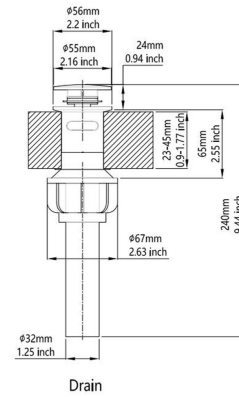

Dimension/Specification

SKU No. 83017