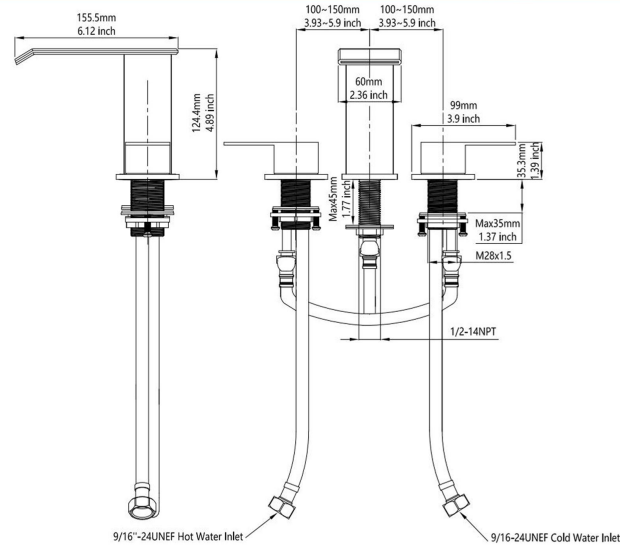

Dimension/Specification

SKU No. 83017