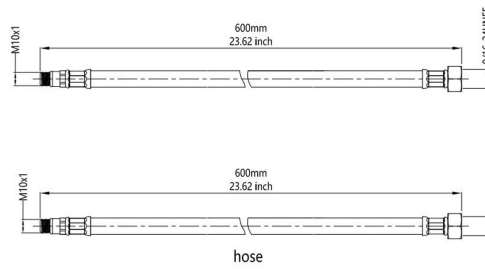

Dimension/Specification

SKU No. 83017