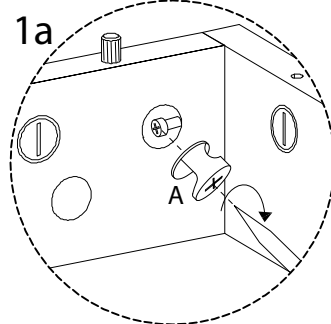

Assembly instructions for the cabinet:

- Top Section:** A box containing a screwdriver icon and a crossed-out power drill icon, with a warning triangle above it. To the right is a clock icon and the text "40'".
- Bottom Section:** A box containing an icon of a block being placed on a textured surface and a crossed-out icon of a block being placed on a smooth surface, with a warning triangle above it. To the right is a person icon and the number "1".

17

18

19

20

21

22

23

24