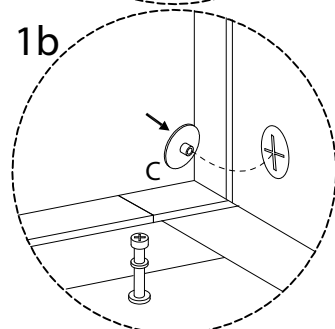

Assembly instructions for the cabinet:

- Top Section:** A box containing a screwdriver icon and a crossed-out power drill icon, with a warning triangle above it. To the right is a clock icon and the text "40'".
- Bottom Section:** A box containing an icon of a block being placed on a textured surface and a crossed-out icon of a block being placed on a smooth surface, with a warning triangle above it. To the right is a person icon and the number "1".

9

10

11

12

13

14

15

16