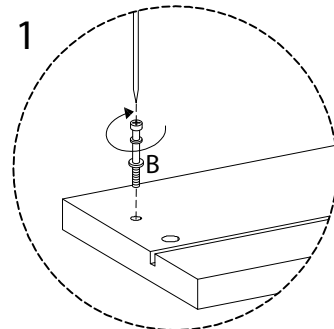

Assembly instructions for the cabinet:

- Top Section:** A box containing a screwdriver icon and a crossed-out power drill icon, with a warning triangle above it. To the right is a clock icon and the text "40'".
- Bottom Section:** A box containing an icon of a block being placed on a textured surface and a crossed-out icon of a block being placed on a smooth surface, with a warning triangle above it. To the right is a person icon and the number "1".

25

26

27

28

29

30

31

19