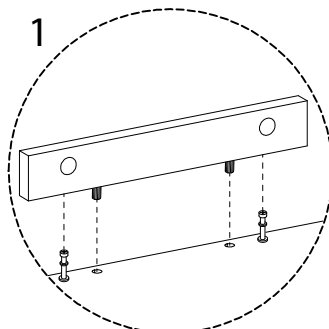

Assembly instructions for the cabinet:

- Top Section:** A box containing a screwdriver icon and a crossed-out power drill icon, with a warning triangle above it. To the right is a clock icon and the text "40'".
- Bottom Section:** A box containing an icon of a block being placed on a textured surface and a crossed-out icon of a block being placed on a smooth surface, with a warning triangle above it. To the right is a person icon and the number "1".

9

10

11

12

13

14

15

16