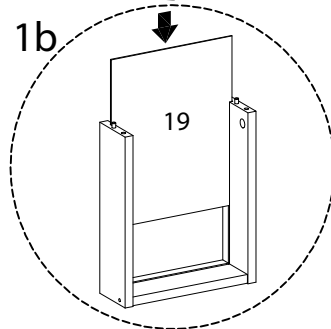

Assembly instructions for the cabinet:

- Top Section:** A box containing a screwdriver icon and a crossed-out power drill icon, with a warning triangle above it. To the right is a clock icon and the text "40'".
- Bottom Section:** A box containing an icon of a block being placed on a textured surface and a crossed-out icon of a block being placed on a smooth surface, with a warning triangle above it. To the right is a person icon and the number "1".

25

26

27

28

29

30

31

19

x 1

D

x 2

32

33

34

35