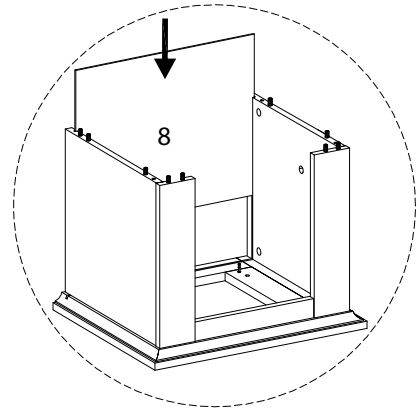

Assembly instructions for the cabinet:

- Top Section:** A box containing a screwdriver icon and a crossed-out power drill icon, with a warning triangle above it. To the right is a clock icon and the text "40'".
- Bottom Section:** A box containing an icon of a block being placed on a textured surface and a crossed-out icon of a block being placed on a smooth surface, with a warning triangle above it. To the right is a person icon and the number "1".

9

10

11

12

13

14

15

16