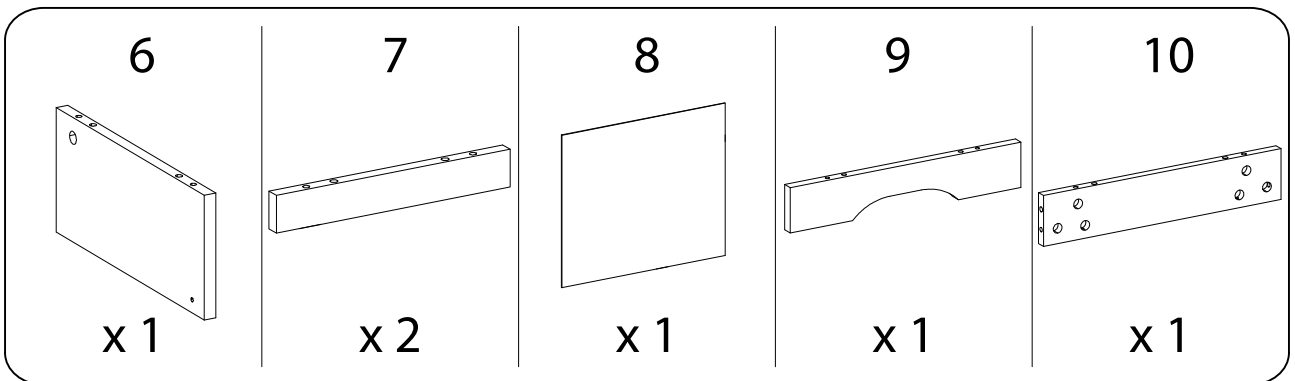

Assembly instructions for the cabinet:

- Top Section:** A box containing a screwdriver icon and a crossed-out power drill icon, with a warning triangle above it. To the right is a clock icon and the text "40'".
- Bottom Section:** A box containing an icon of a block being placed on a textured surface and a crossed-out icon of a block being placed on a smooth surface, with a warning triangle above it. To the right is a person icon and the number "1".

11

x 1

12

x 1

13

x 2

14

x 2

15

x 1

16

x 1

17

x 1

18

x 1