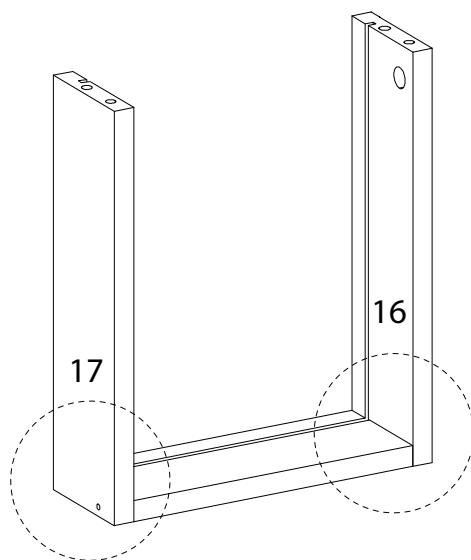

Assembly instructions for the cabinet:

- Top Section:** A box containing a screwdriver icon and a crossed-out power drill icon, with a warning triangle above it. To the right is a clock icon and the text "40'".
- Bottom Section:** A box containing an icon of a block being placed on a textured surface and a crossed-out icon of a block being placed on a smooth surface, with a warning triangle above it. To the right is a person icon and the number "1".

25

26

27

28

29

30

31

19

x 1

D

x 2

32

33

34

35