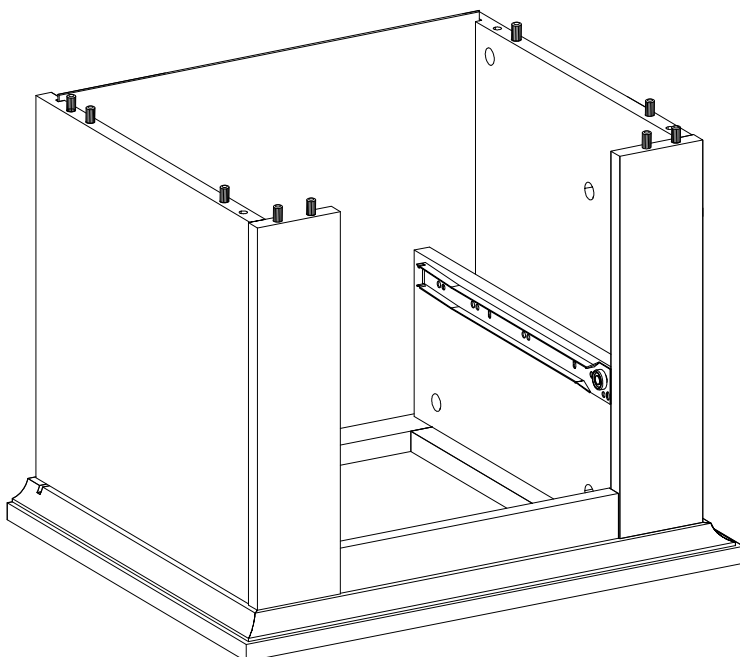

Assembly instructions for the cabinet:

- Top Section:** A box containing a screwdriver icon and a crossed-out power drill icon, with a warning triangle above it. To the right is a clock icon and the text "40'".
- Bottom Section:** A box containing an icon of a block being placed on a textured surface and a crossed-out icon of a block being placed on a smooth surface, with a warning triangle above it. To the right is a person icon and the number "1".

9

10

11

12

13

14

15

16