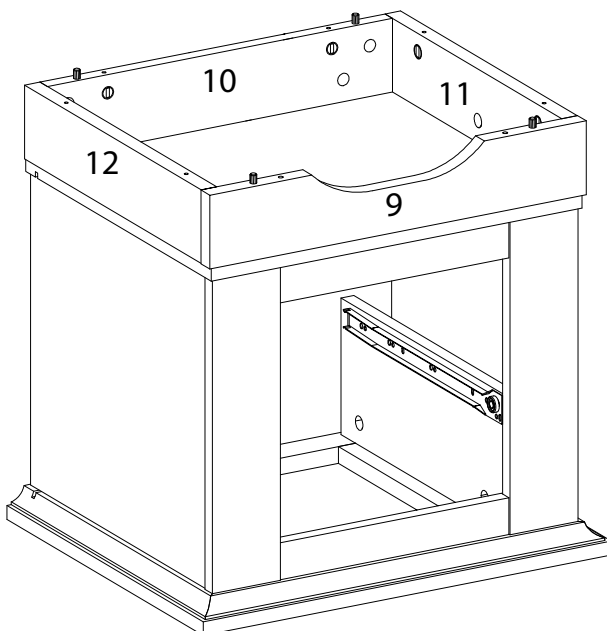

Assembly instructions for the cabinet:

- Top Section:** A box containing a screwdriver icon and a crossed-out power drill icon, with a warning triangle above it. To the right is a clock icon and the text "40'".
- Bottom Section:** A box containing an icon of a block being placed on a textured surface and a crossed-out icon of a block being placed on a smooth surface, with a warning triangle above it. To the right is a person icon and the number "1".

17

18

19

20

21

22

23

24