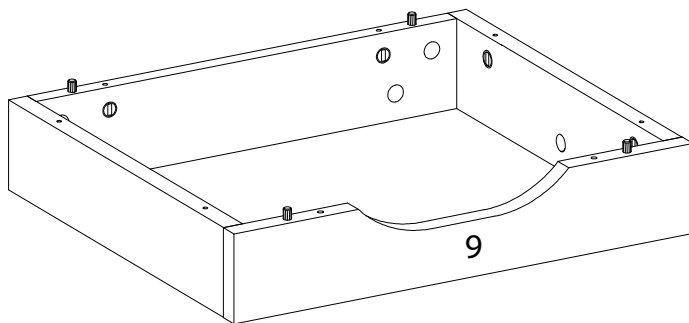

Assembly instructions for the cabinet:

- Top Section:** A box containing a screwdriver icon and a crossed-out power drill icon, with a warning triangle above it. To the right is a clock icon and the text "40'".
- Bottom Section:** A box containing an icon of a block being placed on a textured surface and a crossed-out icon of a block being placed on a smooth surface, with a warning triangle above it. To the right is a person icon and the number "1".

17

18

19

20

21

22

23

24