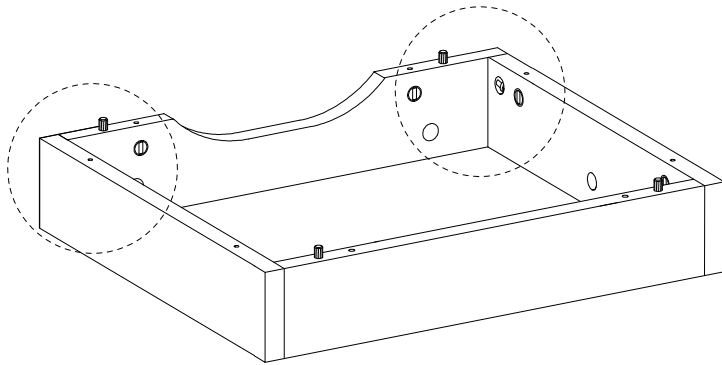

Assembly instructions for the cabinet:

- Top Section:** A box containing a screwdriver icon and a crossed-out power drill icon, with a warning triangle above it. To the right is a clock icon and the text "40'".
- Bottom Section:** A box containing an icon of a block being placed on a textured surface and a crossed-out icon of a block being placed on a smooth surface, with a warning triangle above it. To the right is a person icon and the number "1".

17

18

19

20

21

22

23

24