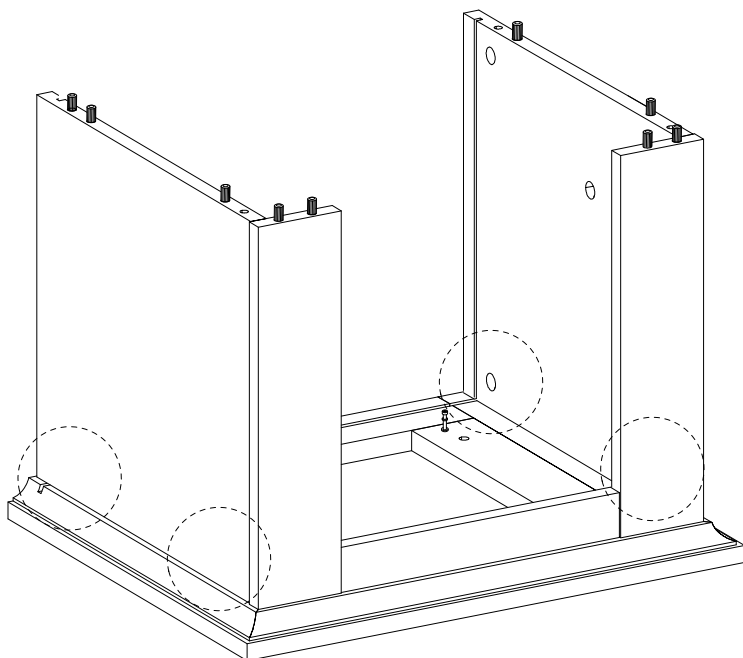

Assembly instructions for the cabinet:

- Top Section:** A box containing a screwdriver icon and a crossed-out power drill icon, with a warning triangle above it. To the right is a clock icon and the text "40'".
- Bottom Section:** A box containing an icon of a block being placed on a textured surface and a crossed-out icon of a block being placed on a smooth surface, with a warning triangle above it. To the right is a person icon and the number "1".

9

10

11

12

13

14

15

16