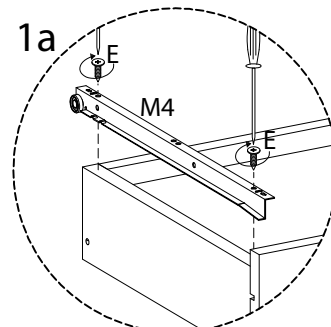

Assembly instructions for the cabinet:

- Top Section:** A box containing a screwdriver icon and a crossed-out power drill icon, with a warning triangle above it. To the right is a clock icon and the text "40'".
- Bottom Section:** A box containing an icon of a block being placed on a textured surface and a crossed-out icon of a block being placed on a smooth surface, with a warning triangle above it. To the right is a person icon and the number "1".

x 1

D

x 2

32

33

34

35