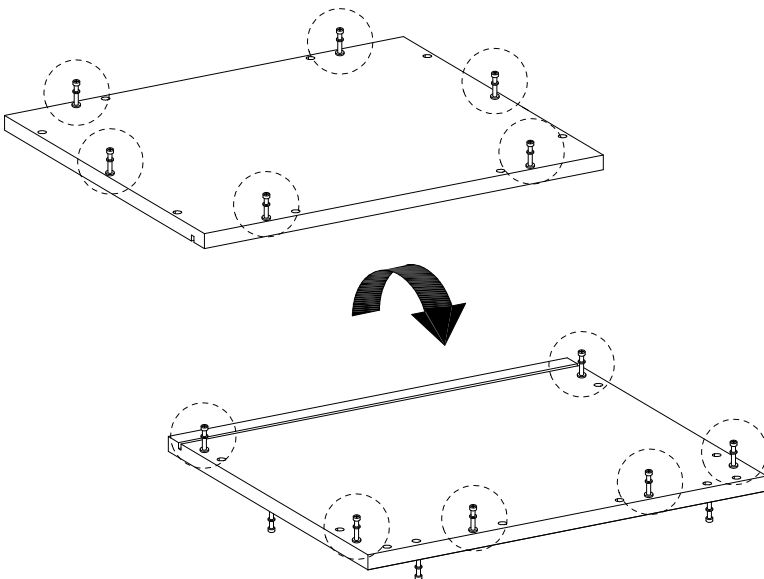

Assembly instructions for the cabinet:

- Top Section:** A box containing a screwdriver icon and a crossed-out power drill icon, with a warning triangle above it. To the right is a clock icon and the text "40'".
- Bottom Section:** A box containing an icon of a block being placed on a textured surface and a crossed-out icon of a block being placed on a smooth surface, with a warning triangle above it. To the right is a person icon and the number "1".

D

x 44

E

x 4

F

x 1

<p><b>G</b></p>  <p>M8 x 38</p> <p>x 8</p>	<p><b>H</b></p>  <p>x 8</p>	<p><b>I</b></p>  <p>M4 x 19</p> <p>x 6</p>	<p><b>J</b></p>  <p>M10 x 33.5</p> <p>x 2</p>	<p><b>K</b></p>  <p>x 1</p>
<p><b>L</b></p>  <p>x 6</p>	<p><b>M1</b></p>  <p>x 1</p>	<p><b>M2</b></p>  <p>x 1</p>	<p><b>M3</b></p>  <p>x 1</p>	<p><b>M4</b></p>  <p>x 1</p>
<p><b>N</b></p>  <p>M6 x 8</p> <p>x 4</p>				

1

1

x 1

B

x 10

2

2

x 1

B

x 12

3 x 2

4 x 2

5

6

7

8