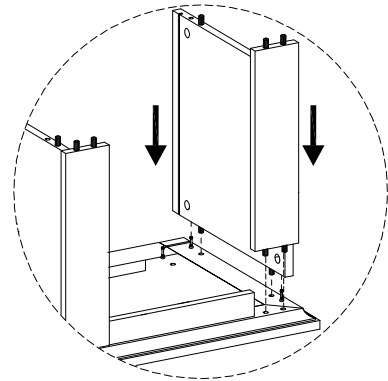

Assembly instructions for the cabinet:

- Top Section:** A box containing a screwdriver icon and a crossed-out power drill icon, with a warning triangle above it. To the right is a clock icon and the text "40'".
- Bottom Section:** A box containing an icon of a block being placed on a textured surface and a crossed-out icon of a block being placed on a smooth surface, with a warning triangle above it. To the right is a person icon and the number "1".

9

10

11

12

13

14

15

16