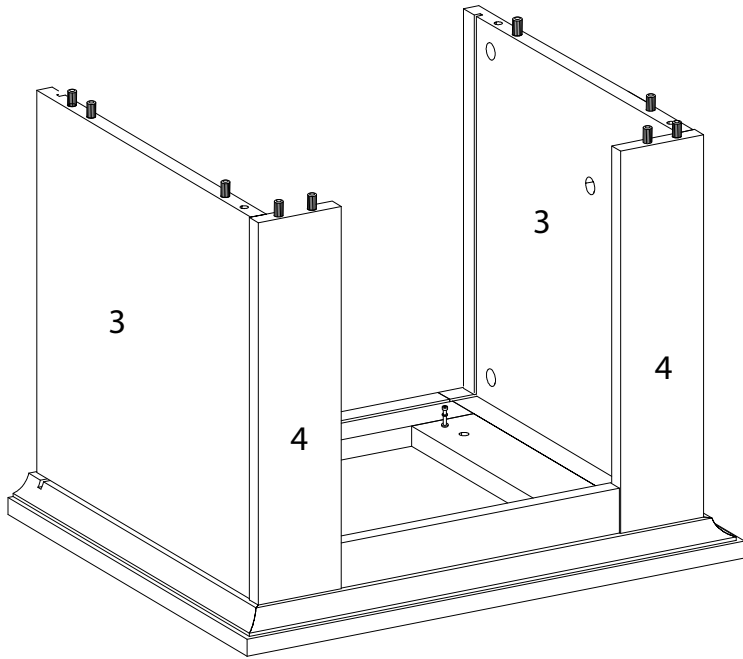

Assembly instructions for the cabinet:

- Top Section:** A box containing a screwdriver icon and a crossed-out power drill icon, with a warning triangle above it. To the right is a clock icon and the text "40'".
- Bottom Section:** A box containing an icon of a block being placed on a textured surface and a crossed-out icon of a block being placed on a smooth surface, with a warning triangle above it. To the right is a person icon and the number "1".

9

10

11

12

13

14

15

16