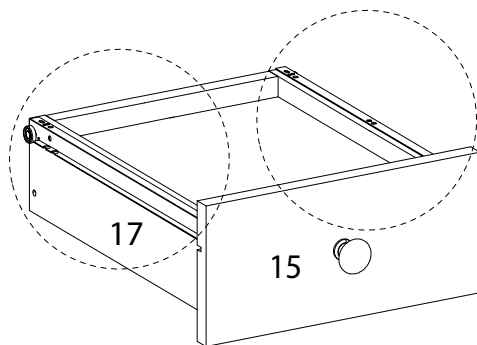

Assembly instructions for the cabinet:

- Top Section:** A box containing a screwdriver icon and a crossed-out power drill icon, with a warning triangle above it. To the right is a clock icon and the text "40'".
- Bottom Section:** A box containing an icon of a block being placed on a textured surface and a crossed-out icon of a block being placed on a smooth surface, with a warning triangle above it. To the right is a person icon and the number "1".

x 1

D

x 2

32

33

34

35