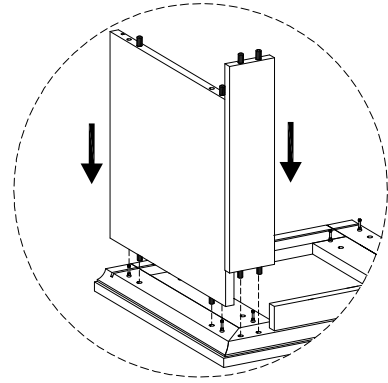

Assembly instructions for the cabinet:

- Top Section:** A box containing a screwdriver icon and a crossed-out power drill icon, with a warning triangle above it. To the right is a clock icon and the text "40'".
- Bottom Section:** A box containing an icon of a block being placed on a textured surface and a crossed-out icon of a block being placed on a smooth surface, with a warning triangle above it. To the right is a person icon and the number "1".

9

10

11

12

13

14

15

16