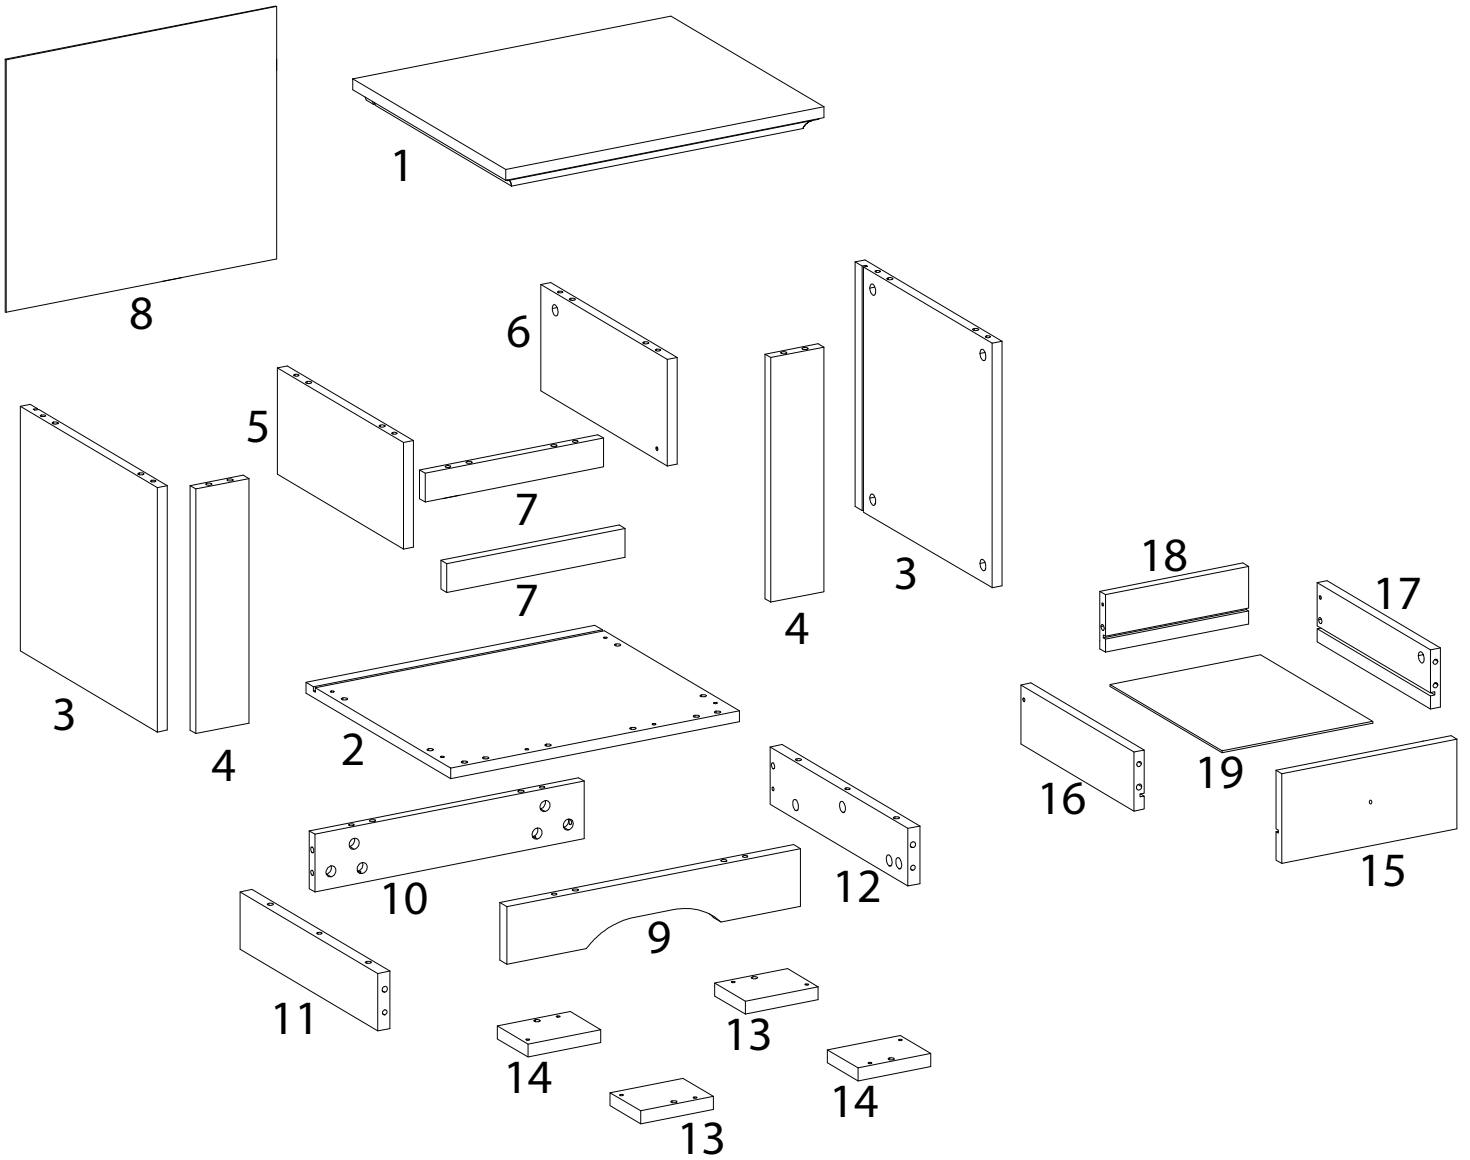

Assembly instructions for the cabinet:

- Top Section:** A box containing a screwdriver icon and a crossed-out power drill icon, with a warning triangle above it. To the right is a clock icon and the text "40'".
- Bottom Section:** A box containing an icon of a block being placed on a textured surface and a crossed-out icon of a block being placed on a smooth surface, with a warning triangle above it. To the right is a person icon and the number "1".

11

x 1

12

x 1

13

x 2

14

x 2

15

x 1

16

x 1

17

x 1

18

x 1

19

x 1

A

x 28

B

x 28

C

x 28