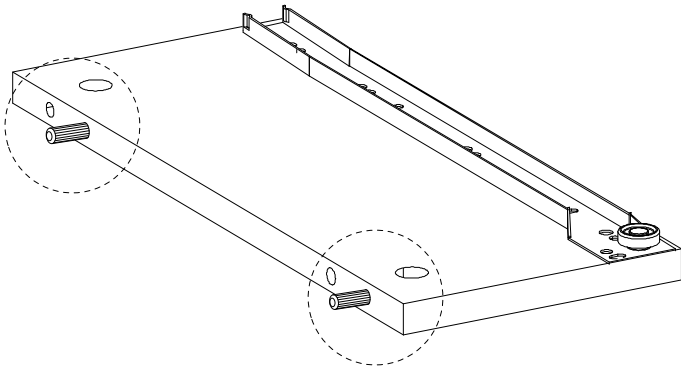

Assembly instructions for the cabinet:

- Top Section:** A box containing a screwdriver icon and a crossed-out power drill icon, with a warning triangle above it. To the right is a clock icon and the text "40'".
- Bottom Section:** A box containing an icon of a block being placed on a textured surface and a crossed-out icon of a block being placed on a smooth surface, with a warning triangle above it. To the right is a person icon and the number "1".

1

1

x 1

B

x 10

2

2

x 1

B

x 12

3 x 2

4 x 2

5

6

7

8