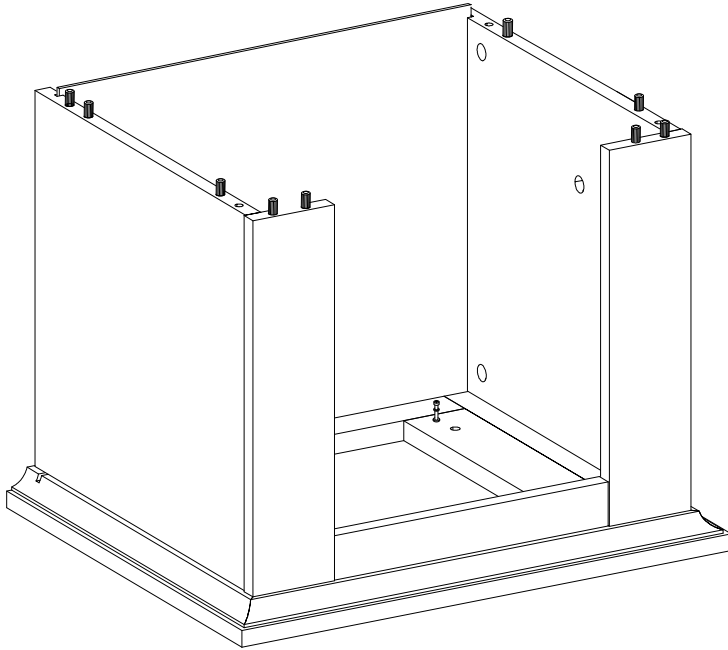

Assembly instructions for the cabinet:

- Top Section:** A box containing a screwdriver icon and a crossed-out power drill icon, with a warning triangle above it. To the right is a clock icon and the text "40'".
- Bottom Section:** A box containing an icon of a block being placed on a textured surface and a crossed-out icon of a block being placed on a smooth surface, with a warning triangle above it. To the right is a person icon and the number "1".

9

10

11

12

13

14

15

16