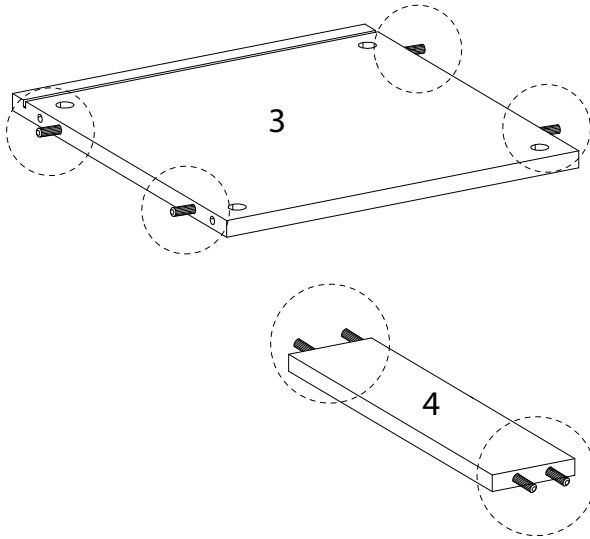

Assembly instructions for the cabinet:

- Top Section:** A box containing a screwdriver icon and a crossed-out power drill icon, with a warning triangle above it. To the right is a clock icon and the text "40'".
- Bottom Section:** A box containing an icon of a block being placed on a textured surface and a crossed-out icon of a block being placed on a smooth surface, with a warning triangle above it. To the right is a person icon and the number "1".

D

x 44

E

x 4

F

x 1

<p><b>G</b></p>  <p>M8 x 38</p> <p>x 8</p>	<p><b>H</b></p>  <p>x 8</p>	<p><b>I</b></p>  <p>M4 x 19</p> <p>x 6</p>	<p><b>J</b></p>  <p>M10 x 33.5</p> <p>x 2</p>	<p><b>K</b></p>  <p>x 1</p>
<p><b>L</b></p>  <p>x 6</p>	<p><b>M1</b></p>  <p>x 1</p>	<p><b>M2</b></p>  <p>x 1</p>	<p><b>M3</b></p>  <p>x 1</p>	<p><b>M4</b></p>  <p>x 1</p>
<p><b>N</b></p>  <p>M6 x 8</p> <p>x 4</p>				

1

1

x 1

B

x 10

2

2

x 1

B

x 12

3 x 2

4 x 2

5

6

7

8