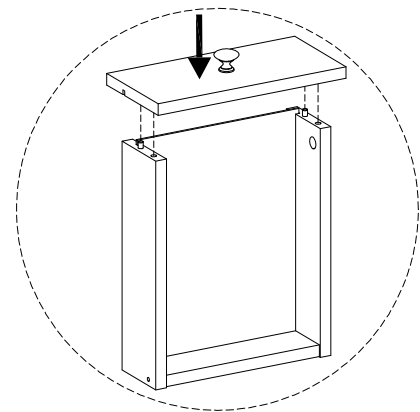

Assembly instructions for the cabinet:

- Top Section:** A box containing a screwdriver icon and a crossed-out power drill icon, with a warning triangle above it. To the right is a clock icon and the text "40'".
- Bottom Section:** A box containing an icon of a block being placed on a textured surface and a crossed-out icon of a block being placed on a smooth surface, with a warning triangle above it. To the right is a person icon and the number "1".

x 1

D

x 2

32

33

34

35