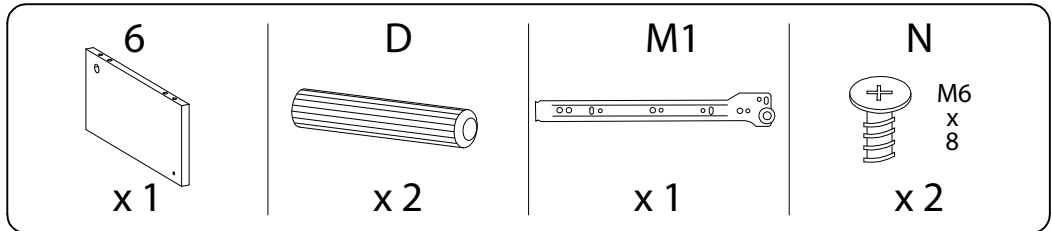

Assembly instructions for the cabinet:

- Top Section:** A box containing a screwdriver icon and a crossed-out power drill icon, with a warning triangle above it. To the right is a clock icon and the text "40'".
- Bottom Section:** A box containing an icon of a block being placed on a textured surface and a crossed-out icon of a block being placed on a smooth surface, with a warning triangle above it. To the right is a person icon and the number "1".

1

1

x 1

B

x 10

2

2

x 1

B

x 12

3 x 2

4 x 2

5

6

7

8