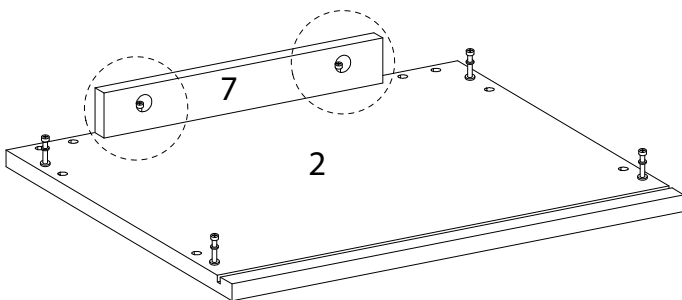

Assembly instructions for the cabinet:

- Top Section:** A box containing a screwdriver icon and a crossed-out power drill icon, with a warning triangle above it. To the right is a clock icon and the text "40'".
- Bottom Section:** A box containing an icon of a block being placed on a textured surface and a crossed-out icon of a block being placed on a smooth surface, with a warning triangle above it. To the right is a person icon and the number "1".

9

10

11

12

13

14

15

16