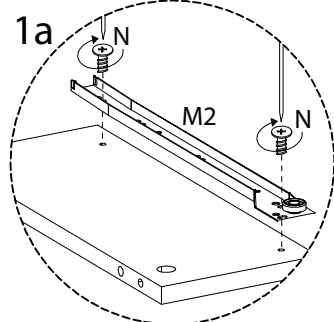

Assembly instructions for the cabinet:

- Top Section:** A box containing a screwdriver icon and a crossed-out power drill icon, with a warning triangle above it. To the right is a clock icon and the text "40'".
- Bottom Section:** A box containing an icon of a block being placed on a textured surface and a crossed-out icon of a block being placed on a smooth surface, with a warning triangle above it. To the right is a person icon and the number "1".

1

1

x 1

B

x 10

2

2

x 1

B

x 12

3 x 2

4 x 2

5

6

7

8