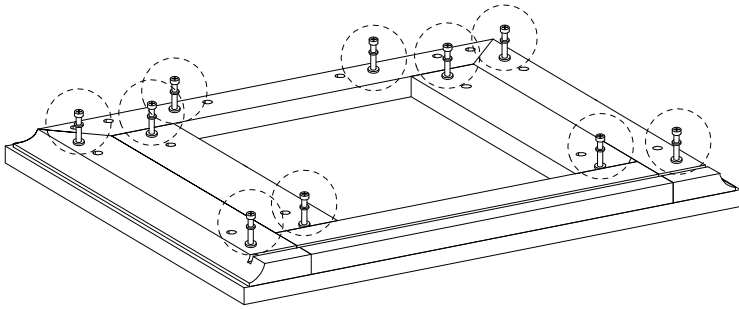

Assembly instructions for the cabinet:

- Top Section:** A box containing a screwdriver icon and a crossed-out power drill icon, with a warning triangle above it. To the right is a clock icon and the text "40'".
- Bottom Section:** A box containing an icon of a block being placed on a textured surface and a crossed-out icon of a block being placed on a smooth surface, with a warning triangle above it. To the right is a person icon and the number "1".

D

x 44

E

x 4

F

x 1

<p><b>G</b></p>  <p>M8 x 38</p> <p>x 8</p>	<p><b>H</b></p>  <p>x 8</p>	<p><b>I</b></p>  <p>M4 x 19</p> <p>x 6</p>	<p><b>J</b></p>  <p>M10 x 33.5</p> <p>x 2</p>	<p><b>K</b></p>  <p>x 1</p>
<p><b>L</b></p>  <p>x 6</p>	<p><b>M1</b></p>  <p>x 1</p>	<p><b>M2</b></p>  <p>x 1</p>	<p><b>M3</b></p>  <p>x 1</p>	<p><b>M4</b></p>  <p>x 1</p>
<p><b>N</b></p>  <p>M6 x 8</p> <p>x 4</p>				

1

1

x 1

B

x 10

2

2

x 1