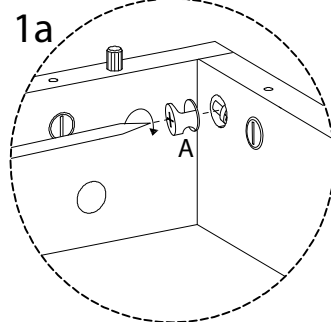

Assembly instructions for the cabinet:

- Top Section:** A box containing a screwdriver icon and a crossed-out power drill icon, with a warning triangle above it. To the right is a clock icon and the text "40'".
- Bottom Section:** A box containing an icon of a block being placed on a textured surface and a crossed-out icon of a block being placed on a smooth surface, with a warning triangle above it. To the right is a person icon and the number "1".

17

18

19

20

21

22

23

24