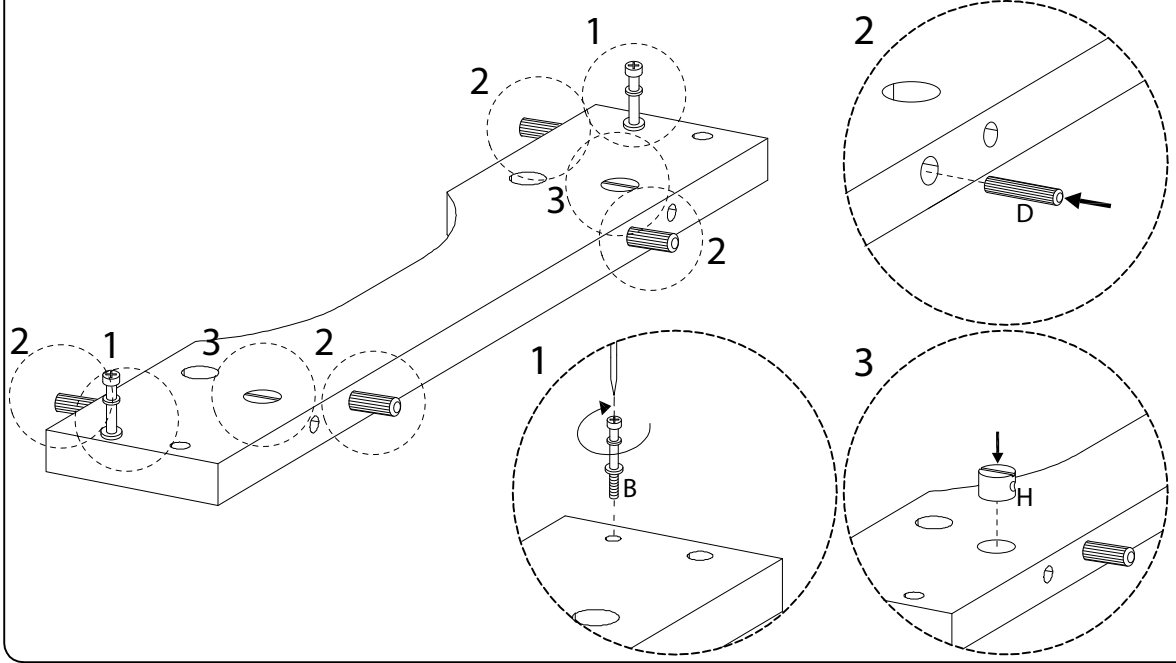

Assembly instructions for the cabinet:

- Top Section:** A box containing a screwdriver icon and a crossed-out power drill icon, with a warning triangle above it. To the right is a clock icon and the text "40'".
- Bottom Section:** A box containing an icon of a block being placed on a textured surface and a crossed-out icon of a block being placed on a smooth surface, with a warning triangle above it. To the right is a person icon and the number "1".

1

1

x 1

B

x 10

2

2

x 1

B

x 12

3 x 2

4 x 2

5

6

7

8