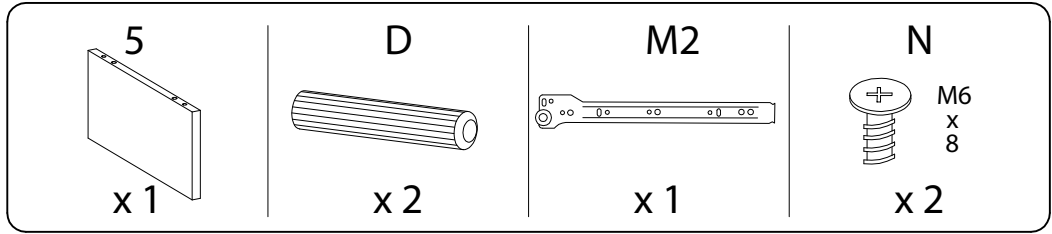

Assembly instructions for the cabinet:

- Top Section:** A box containing a screwdriver icon and a crossed-out power drill icon, with a warning triangle above it. To the right is a clock icon and the text "40'".
- Bottom Section:** A box containing an icon of a block being placed on a textured surface and a crossed-out icon of a block being placed on a smooth surface, with a warning triangle above it. To the right is a person icon and the number "1".

1

1

x 1

B

x 10

2

2

x 1

B

x 12

3 x 2

4 x 2

5

6

7

8