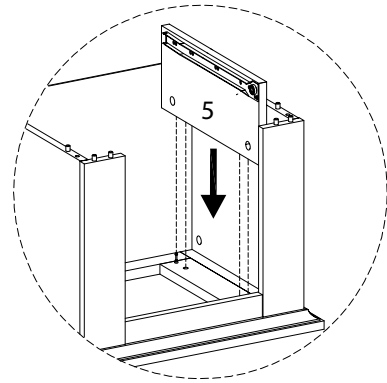

Assembly instructions for the cabinet:

- Top Section:** A box containing a screwdriver icon and a crossed-out power drill icon, with a warning triangle above it. To the right is a clock icon and the text "40'".
- Bottom Section:** A box containing an icon of a block being placed on a textured surface and a crossed-out icon of a block being placed on a smooth surface, with a warning triangle above it. To the right is a person icon and the number "1".

9

10

11

12

13

14

15

16