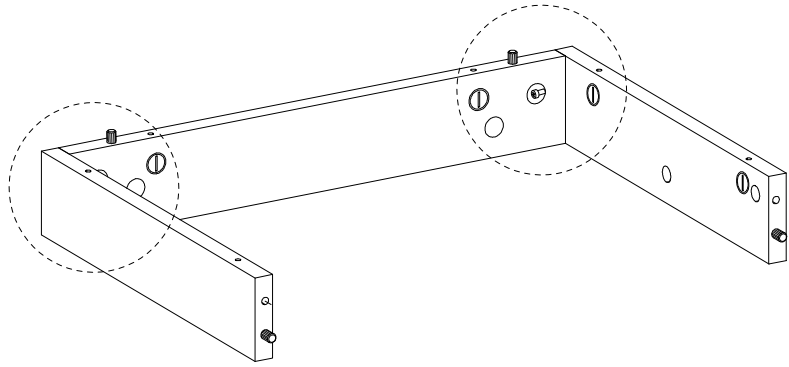

Assembly instructions for the cabinet:

- Top Section:** A box containing a screwdriver icon and a crossed-out power drill icon, with a warning triangle above it. To the right is a clock icon and the text "40'".
- Bottom Section:** A box containing an icon of a block being placed on a textured surface and a crossed-out icon of a block being placed on a smooth surface, with a warning triangle above it. To the right is a person icon and the number "1".

17

18

19

20

21

22

23

24