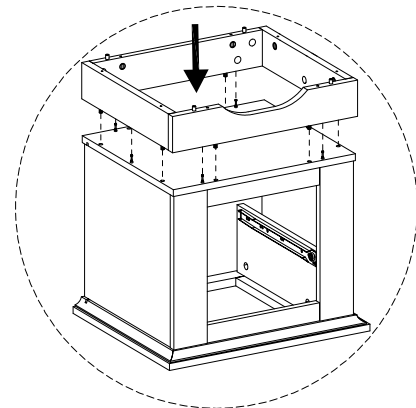

Assembly instructions for the cabinet:

- Top Section:** A box containing a screwdriver icon and a crossed-out power drill icon, with a warning triangle above it. To the right is a clock icon and the text "40'".
- Bottom Section:** A box containing an icon of a block being placed on a textured surface and a crossed-out icon of a block being placed on a smooth surface, with a warning triangle above it. To the right is a person icon and the number "1".

17

18

19

20

21

22

23

24