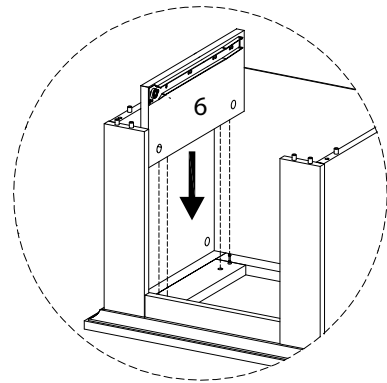

Assembly instructions for the cabinet:

- Top Section:** A box containing a screwdriver icon and a crossed-out power drill icon, with a warning triangle above it. To the right is a clock icon and the text "40'".
- Bottom Section:** A box containing an icon of a block being placed on a textured surface and a crossed-out icon of a block being placed on a smooth surface, with a warning triangle above it. To the right is a person icon and the number "1".

9

10

11

12

13

14

15

16