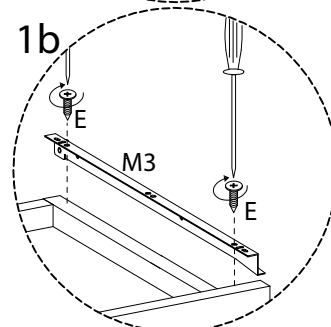

Assembly instructions for the cabinet:

- Top Section:** A box containing a screwdriver icon and a crossed-out power drill icon, with a warning triangle above it. To the right is a clock icon and the text "40'".
- Bottom Section:** A box containing an icon of a block being placed on a textured surface and a crossed-out icon of a block being placed on a smooth surface, with a warning triangle above it. To the right is a person icon and the number "1".

x 1

D

x 2

32

33

34

35