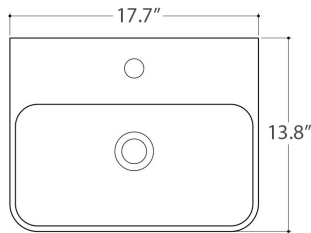

Collection Whitestone	Model Net 45 WS08801F	Dimensions Metric <i>1 inch = 2.54 cm</i> <i>1 inch = 25.4 mm</i>	 1051 Lea Drive - Collegeville, PA 19426 Tel. 215 513 9400 - Fax 610 831 0215 www.ws bathcollections.com - info@ws bathcollections.com
-----------------------------------	-----------------------------------	-------------------------------------------------------------------------	---------------------------------------------------------------------------------------------------------------------------------------------------------------------------------------------------------------------------------------------------------------------------------------------------------------------------------------

N.B.: Indicated size could have a variation of about 0,8 % due to the usure of the moulds or the small variations of the raw materials' technical characteristics used in the mixture.

Collection
Whitestone

Model |
Net 45 WS08801F

Dimensions Metric
1 inch = 2.54 cm
1 inch = 25.4 mm

WS[®]
BATH
COLLECTIONS

1051 Lea Drive - Collegeville, PA 19426
Tel. 215 513 9400 - Fax 610 831 0215
www.ws bathcollections.com - info@ws bathcollections.com

Silicone (optional)

Collection
Net

Model |
Net 45 WS08801F

Dimensions Metric
1 inch = 2.54 cm
1 inch = 25.4 mm

WS[®]
BATH
COLLECTIONS

1051 Lea Drive - Collegeville, PA 19426
Tel. 215 513 9400 - Fax 610 831 0215
www.ws bathcollections.com - info@ws bathcollections.com