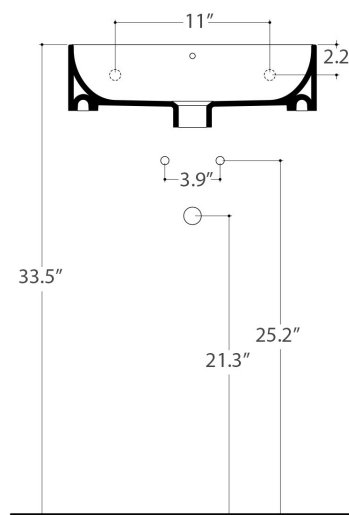

Collection Whitestone	Model Net 45 WS08801F	Dimensions Metric <i>1 inch = 2.54 cm</i> <i>1 inch = 25.4 mm</i>	 1051 Lea Drive - Collegeville, PA 19426 Tel. 215 513 9400 - Fax 610 831 0215 www.ws bathcollections.com - info@ws bathcollections.com
-----------------------------------	-----------------------------------	-------------------------------------------------------------------------	---------------------------------------------------------------------------------------------------------------------------------------------------------------------------------------------------------------------------------------------------------------------------------------------------------------------------------------

N.B.: Indicated size could have a variation of about 0,8 % due to the usure of the moulds or the small variations of the raw materials' technical characteristics used in the mixture.

Collection
Whitestone

Model |
Net 45 WS08801F

Dimensions Metric
1 inch = 2.54 cm
1 inch = 25.4 mm

WS[®]
BATH
COLLECTIONS

1051 Lea Drive - Collegeville, PA 19426
Tel. 215 513 9400 - Fax 610 831 0215
www.ws bathcollections.com - info@ws bathcollections.com

Silicone (optional)

Collection
Net

Model |
Net 45 WS08801F

Dimensions Metric
1 inch = 2.54 cm
1 inch = 25.4 mm

WS[®]
BATH
COLLECTIONS

1051 Lea Drive - Collegeville, PA 19426
Tel. 215 513 9400 - Fax 610 831 0215
www.ws bathcollections.com - info@ws bathcollections.com