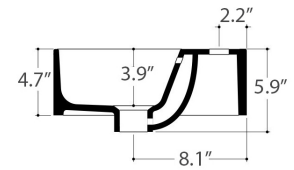

Collection Whitestone	Model Net 45 WS08801F	Dimensions Metric <i>1 inch = 2.54 cm</i> <i>1 inch = 25.4 mm</i>	 1051 Lea Drive - Collegeville, PA 19426 Tel. 215 513 9400 - Fax 610 831 0215 www.ws bathcollections.com - info@ws bathcollections.com
-----------------------------------	-----------------------------------	-------------------------------------------------------------------------	---------------------------------------------------------------------------------------------------------------------------------------------------------------------------------------------------------------------------------------------------------------------------------------------------------------------------------------

N.B.: Indicated size could have a variation of about 0,8 % due to the usure of the moulds or the small variations of the raw materials' technical characteristics used in the mixture.

Collection
Whitestone

Model |
Net 45 WS08801F

Dimensions Metric
1 inch = 2.54 cm
1 inch = 25.4 mm

WS[®]
BATH
COLLECTIONS

1051 Lea Drive - Collegeville, PA 19426
Tel. 215 513 9400 - Fax 610 831 0215
www.ws bathcollections.com - info@ws bathcollections.com

Silicone (optional)

Collection
Net

Model |
Net 45 WS08801F

Dimensions Metric
1 inch = 2.54 cm
1 inch = 25.4 mm

WS[®]
BATH
COLLECTIONS

1051 Lea Drive - Collegeville, PA 19426
Tel. 215 513 9400 - Fax 610 831 0215
www.ws bathcollections.com - info@ws bathcollections.com