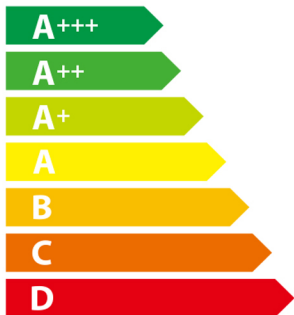

ENERGY

 Russell Hobbs

RHGCH901B-M

100
kWh/annum

ABC**D**EF G

ABCDEFG

AB**C**DEFG

68dB