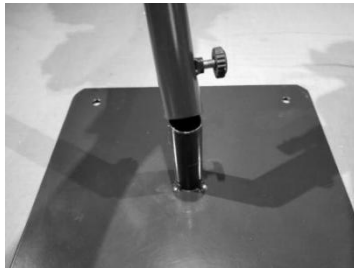

SAFETY DIRECTIONS

Please read this information carefully before installing or using this product. Please keep this user manual for further reference.

1. The manufacturer does not accept any responsibility for injuries or damage resulting from improper use of the lamp. If in doubt, consult a qualified electrician.
2. Do not install the lamp on a damp or conductive subsurface.
3. Please make sure that no cables get damaged during the installation work.
4. Make sure that the lamp is securely fixed during the installation.
5. **Attention!** Do not touch the light source during operation!
6. Please cut off power and lamp cool down before adjusting the lamp.
7. The external flexible cable can't be replaced.
8. Please use the matched plug that we packed with the tree .
9. Use indoors and outdoor under cover.
10. Maintenance/cleaning of the lights is limited to the surface exterior, using a dry cloth only.

Assembly:

This symbol indicates that this product should not be treated as normal household waste and it should be recycled. Please take it to your nearest collection facility or for further details contact your local council

Made in China